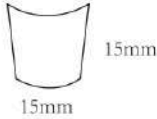

YH22-SS-03
Col. Shamrock
Nylon Mesh & Soft Napa Calf Leather
Sug. Retail \$175CAD
Wholesale \$85CAD

Technical Drawing

Side View

Outsole Shape

Back View

Toplift

Pointy pumps with pointed toe & stiletto heel

YH22-SS-04
Col. White
Soft Napa Calf Leather & Nylon Mesh
Sug. Retail \$190CAD
Wholesale \$90CAD

YH22-SS-04
Col. Black
Suede & Nylon Mesh
Sug. Retail \$180CAD
Wholesale \$85CAD

Technical Drawing

Side View

Outsole Shape

Back View

Toplift