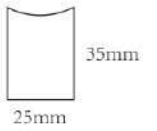

YH22-SS-00
Col. White & Black
Canvas
Sug. Retail \$63CAD
Wholesale \$30CAD

Technical Drawing

Side View

Outsole Shape

Back View

Toplift

Square toe mule with hollow-out heel

YH22-SS-02
Col. Garnet
Crocodile Print & Soft Napa Calf Leather
Sug. Retail \$160CAD
Wholesale \$75CAD

YH22-SS-02
Col. Honey
Crocodile Print & Soft Napa Calf Leather
Sug. Retail \$160CAD
Wholesale \$75CAD

Technical Drawing

Side View

Outsole Shape

Back View

Toplift

Square toe mule with comma heel

YH22-SS-03
Col. Lilac
Nylon Mesh & Soft Napa Calf Leather
Sug. Retail \$175CAD
Wholesale \$85CAD