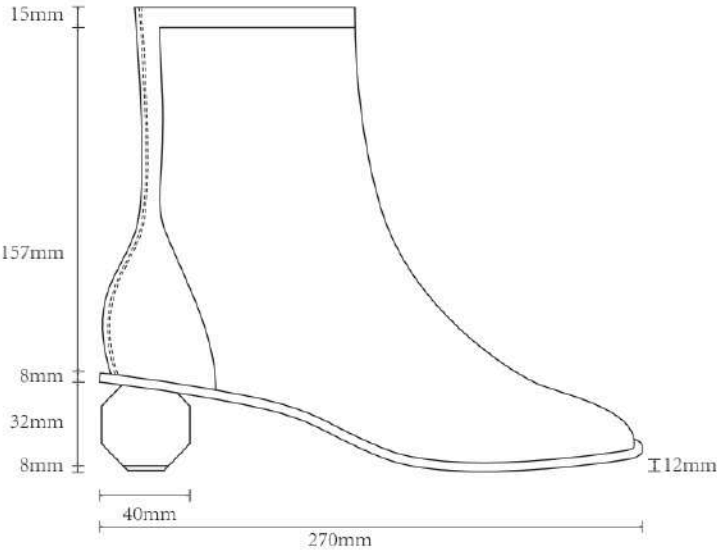

YH22-SS-00
Col. Black
Canvas
Sug. Retail $60CAD
Wholesale $30CAD

YH22-SS-00
Col. Black & White
Canvas
Sug. Retail $63CAD
Wholesale $30CAD

Technical Drawing