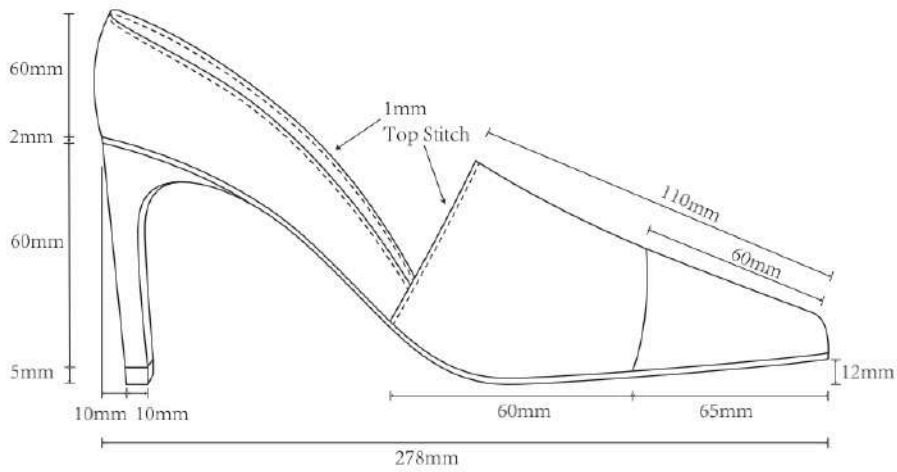

YH22-SS-03
Col. Shamrock
Nylon Mesh & Soft Napa Calf Leather
Sug. Retail \$175CAD
Wholesale \$85CAD

Technical Drawing

Side View

Outsole Shape

Back View

Toplift

Pointy pumps with pointed toe & stiletto heel

YH22-SS-04
Col. White
Soft Napa Calf Leather & Nylon Mesh
Sug. Retail \$190CAD
Wholesale \$90CAD

YH22-SS-04
Col. Black
Suede & Nylon Mesh
Sug. Retail \$180CAD
Wholesale \$85CAD

Technical Drawing

Side View

Outsole Shape

Back View

Toplift