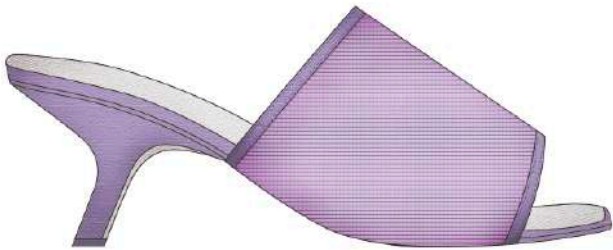

YH22-SS-00
Col. White & Black
Canvas
Sug. Retail \$63CAD
Wholesale \$30CAD

Technical Drawing

Side View

Outsole Shape

Back View

Toplift

Square toe mule with hollow-out heel

YH22-SS-02
Col. Garnet
Crocodile Print & Soft Napa Calf Leather
Sug. Retail \$160CAD
Wholesale \$75CAD

YH22-SS-02
Col. Honey
Crocodile Print & Soft Napa Calf Leather
Sug. Retail \$160CAD
Wholesale \$75CAD

Technical Drawing

Side View

Outsole Shape

Back View

Toplift

Square toe mule with comma heel

YH22-SS-03
Col. Lilac
Nylon Mesh & Soft Napa Calf Leather
Sug. Retail \$175CAD
Wholesale \$85CAD

YH22-SS-03
Col. Shamrock
Nylon Mesh & Soft Napa Calf Leather
Sug. Retail \$175CAD
Wholesale \$85CAD

Technical Drawing

Side View

Outsole Shape

Back View

Toplift

Pointy pumps with pointed toe & stiletto heel

YH22-SS-04
Col. White
Soft Napa Calf Leather & Nylon Mesh
Sug. Retail \$190CAD
Wholesale \$90CAD