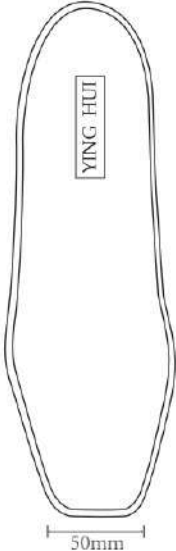

YING HUI

8cm x 6cm

Ankle boots with round square toe & polyhedron heel

YH22-SS-01
Col. Black
Nylon Mesh & Suede
Sug. Retail \$210CAD
Wholesaale \$110CAD

YH22-SS-01
Col. Navy
Nylon Mesh & Suede
Sug. Retail \$210CAD
Wholesaale \$110CAD

Tote bag with removable brand tag

YH22-SS-00
Col. Black
Canvas
Sug. Retail \$60CAD
Wholesale \$30CAD

YH22-SS-00
Col. Black & White
Canvas
Sug. Retail \$63CAD
Wholesale \$30CAD

YH22-SS-00
Col. Cream & White
Canvas
Sug. Retail \$63CAD
Wholesale \$30CAD

YH22-SS-00
Col. White & Black
Canvas
Sug. Retail \$63CAD
Wholesale \$30CAD

Technical Drawing

Side View

Outsole Shape

Back View

Toplift

Square toe mule with hollow-out heel

YH22-SS-02
Col. Garnet
Crocodile Print & Soft Napa Calf Leather
Sug. Retail \$160CAD
Wholesale \$75CAD

YH22-SS-02
Col. Honey
Crocodile Print & Soft Napa Calf Leather
Sug. Retail \$160CAD
Wholesale \$75CAD

Technical Drawing

Side View

Outsole Shape

Back View

Toplift

Square toe mule with comma heel

YH22-SS-03
Col. Lilac
Nylon Mesh & Soft Napa Calf Leather
Sug. Retail \$175CAD
Wholesale \$85CAD