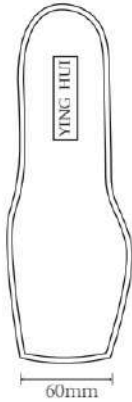

YH22-SS-02
Col. Honey
Crocodile Print & Soft Napa Calf Leather
Sug. Retail \$160CAD
Wholesale \$75CAD

Technical Drawing

Side View

Outsole Shape

Back View

Toplift

Square toe mule with comma heel

YH22-SS-03
Col. Lilac
Nylon Mesh & Soft Napa Calf Leather
Sug. Retail \$175CAD
Wholesale \$85CAD

YH22-SS-03
Col. Shamrock
Nylon Mesh & Soft Napa Calf Leather
Sug. Retail \$175CAD
Wholesale \$85CAD

Technical Drawing

Side View

Outsole Shape

Back View

Toplift

Pointy pumps with pointed toe & stiletto heel

YH22-SS-04
Col. White
Soft Napa Calf Leather & Nylon Mesh
Sug. Retail \$190CAD
Wholesale \$90CAD

YH22-SS-04
Col. Black
Suede & Nylon Mesh
Sug. Retail \$180CAD
Wholesale \$85CAD

Technical Drawing

Side View

Outsole Shape

Back View

Toplift