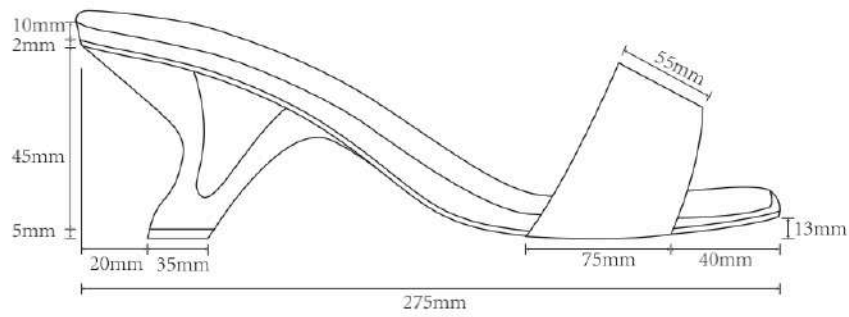

Technical Drawing