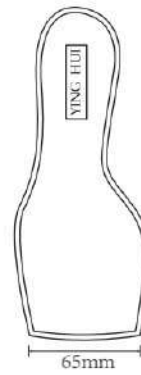

YH22-SS-00
Col. White & Black
Canvas
Sug. Retail \$63CAD
Wholesale \$30CAD

Technical Drawing

Side View

Outsole Shape

Back View

Toplift

Square toe mule with hollow-out heel

YH22-SS-02
Col. Garnet
Crocodile Print & Soft Napa Calf Leather
Sug. Retail \$160CAD
Wholesale \$75CAD

YH22-SS-02
Col. Honey
Crocodile Print & Soft Napa Calf Leather
Sug. Retail \$160CAD
Wholesale \$75CAD

Technical Drawing

Side View

Outsole Shape

Back View

Toplift

Square toe mule with comma heel

YH22-SS-03
Col. Lilac
Nylon Mesh & Soft Napa Calf Leather
Sug. Retail \$175CAD
Wholesale \$85CAD

YH22-SS-03
Col. Shamrock
Nylon Mesh & Soft Napa Calf Leather
Sug. Retail \$175CAD
Wholesale \$85CAD

Technical Drawing

Side View

Outsole Shape

Back View

Toplift

Pointy pumps with pointed toe & stiletto heel

YH22-SS-04
Col. White
Soft Napa Calf Leather & Nylon Mesh
Sug. Retail \$190CAD
Wholesale \$90CAD

YH22-SS-04
Col. Black
Suede & Nylon Mesh
Sug. Retail \$180CAD
Wholesale \$85CAD

Technical Drawing

Side View

Outsole Shape

Back View

Toplift