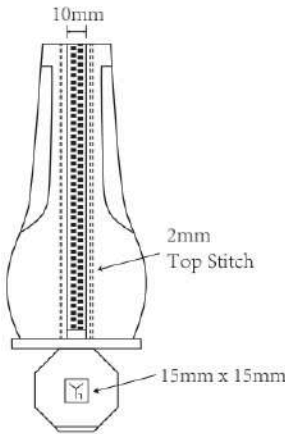

YH22-SS-00
Col. White & Black
Canvas
Sug. Retail \$63CAD
Wholesale \$30CAD

Technical Drawing

Side View

Outsole Shape

Back View

Toplift

Square toe mule with hollow-out heel

YH22-SS-02
Col. Garnet
Crocodile Print & Soft Napa Calf Leather
Sug. Retail \$160CAD
Wholesale \$75CAD