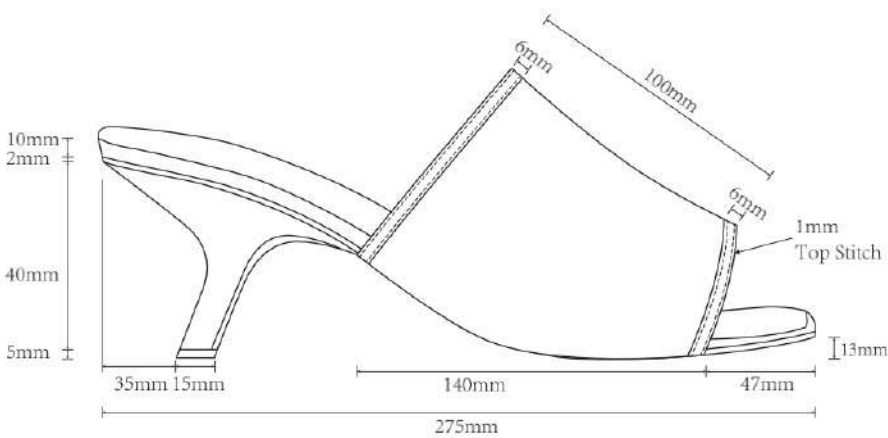

Technical Drawing