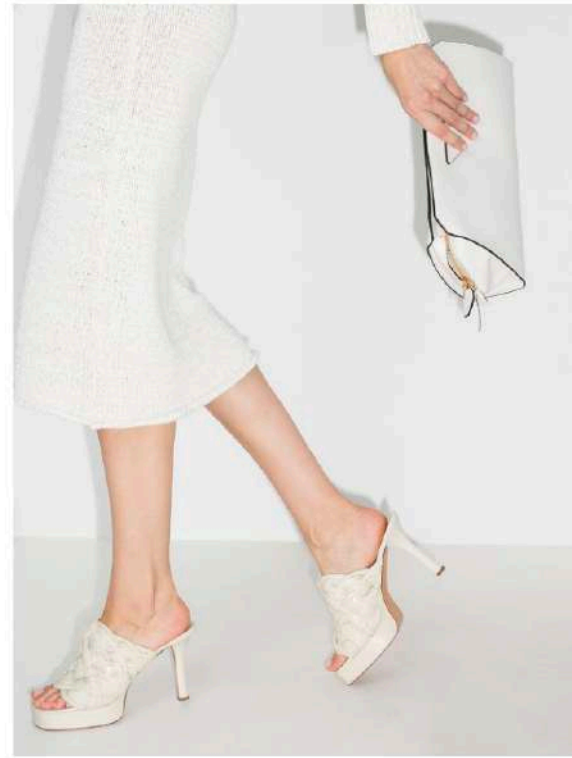

YH22-SS-02
Col. Honey
Crocodile Print & Soft Napa Calf Leather
Sug. Retail \$160CAD
Wholesale \$75CAD

Technical Drawing

Side View

Outsole Shape

Back View

Toplift

Square toe mule with comma heel

YH22-SS-03
Col. Lilac
Nylon Mesh & Soft Napa Calf Leather
Sug. Retail \$175CAD
Wholesale \$85CAD

YH22-SS-03
Col. Shamrock
Nylon Mesh & Soft Napa Calf Leather
Sug. Retail \$175CAD
Wholesale \$85CAD

Technical Drawing

Side View

Outsole Shape

Back View

Toplift

Pointy pumps with pointed toe & stiletto heel

YH22-SS-04
Col. White
Soft Napa Calf Leather & Nylon Mesh
Sug. Retail \$190CAD
Wholesale \$90CAD