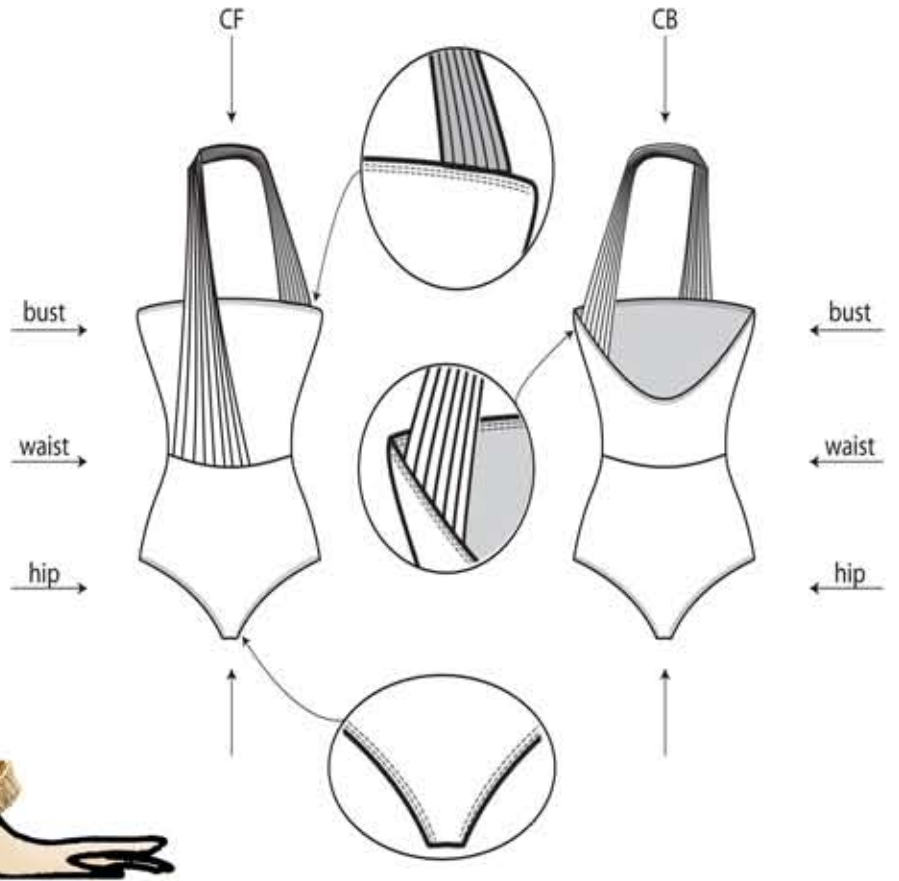

Season: S/S 2013
 Style No: # B-02-PCO

Description: Woman's bikini cut bodysuit with chiffon strap.

Season: S/S 2013
 Style No: # S-02

Description: Women's loose fitted full length skirt with graded knife pleats.