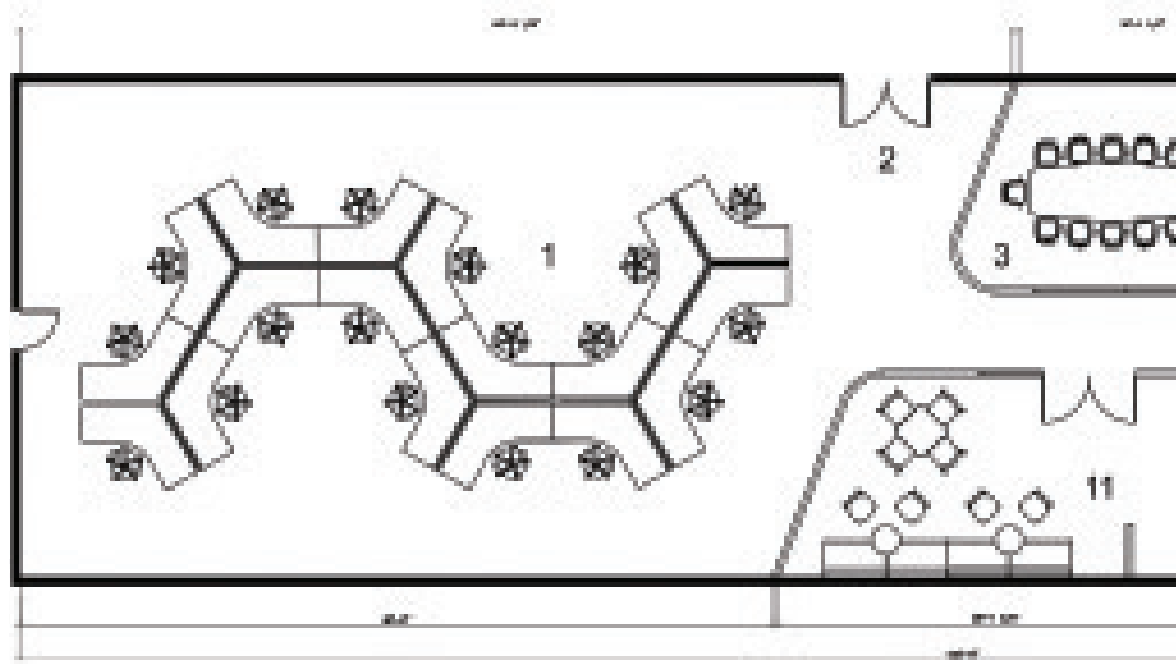

BRON
Animation
Office in
Gastown

Floor Plan

1. Open Work Space
2. Entry
3. Boardroom
4. Storage
5. Office
6. Office
7. CEO Office
8. Manager Office
9. Office
10. Office
11. Break Room

Design Concept

The office design is inspired by the company's own feature and culture. BRON animation is a part of BRON STUDIO which produces featured films, television series and animations. BRON animation itself produces animated video for both film and television markets. Their portfolio is as young as it is diverse and exciting. Its branding focuses on producing entertaining media for young aged group. Their animations are fun, colourful and energetic. The logo is designed in bolded letter in red color with sharp and curved corners which represents strength, power and energy.