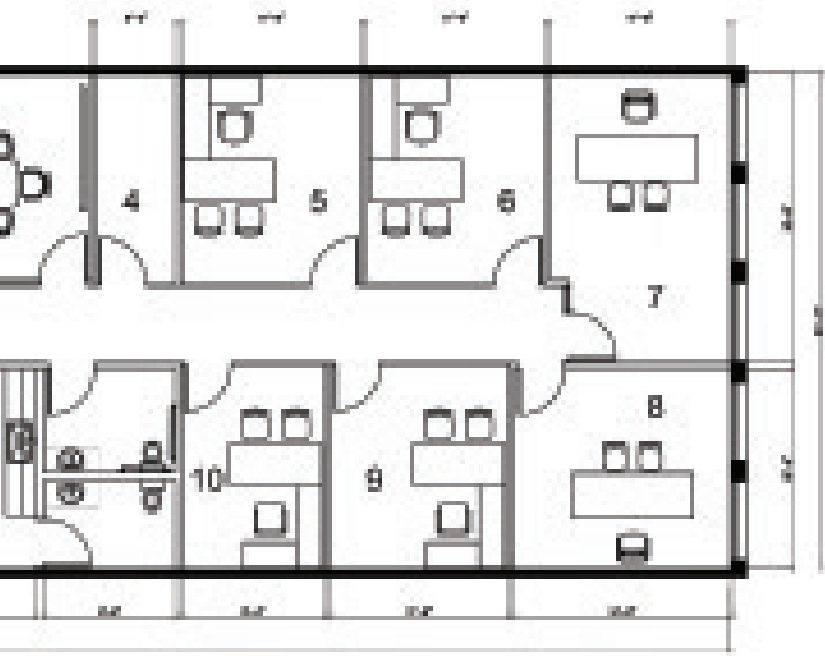

BRON
Animation
Office in
Gastown

Floor Plan

1. Open Work Space
2. Entry
3. Boardroom
4. Storage
5. Office
6. Office
7. CEO Office
8. Manager Office
9. Office
10. Office
11. Break Room

Design Concept

The office design is inspired by the company's own feature and culture. BRON animation is a part of BRON STUDIO which produces featured films, television series and animations. BRON animation itself produces animated video for both film and television markets. Their portfolio is as young as it is diverse and exciting. Its branding focuses on producing entertaining media for young aged group. Their animations are fun, colourful and energetic. The logo is designed in bolded letter in red color with sharp and curved corners which represents strength, power and energy.