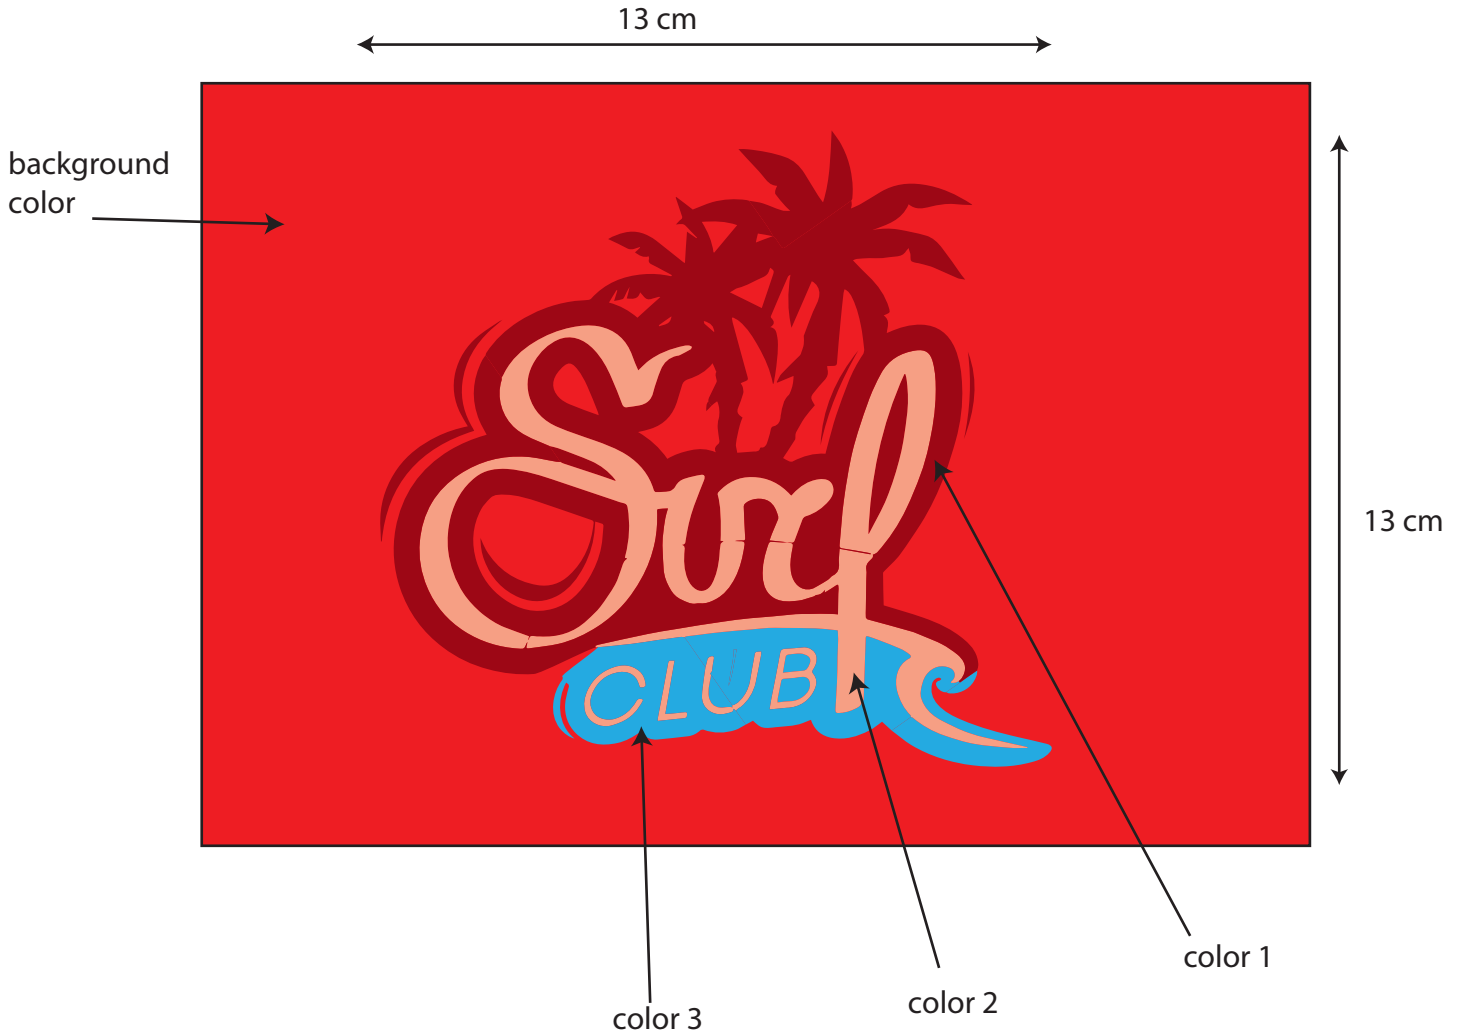

010blue

020red

030green

SUPPLIER: Choped	DESIGNER: Nerea Llobregat Puyané	
LINE: Man	GARMENT: Contrast tape swimshort	REF: swm7000
SEASON: summer 18	SIZES: S-XXL	DATE: 4-6-18

SUPPLIER: Choped

DESIGNER: Nerea Llobregat Puyané

LINE: Man

GARMENT: Contrast tape swimshort

REF: swm7000

SEASON: summer 18

SIZES: S-XXL

DATE: 4-6-18

SUPPLIER: Choped	DESIGNER: Nerea Llobregat Puyané	
LINE: Man	GARMENT: Contrast tape swimshort	REF: swm7000
SEASON: summer 18	SIZES: S-XXL	DATE: 4-6-18

ARTWORK: Positional print

SIZE: **IS NOT REAL SIZE. YOU MUST FOLLOW THE MEASUREMENTS (13 x 13 cm)**

CODE	010blue	020red	030green	
BACKGROUND COLOR	14-4530 TCX Bluefish	18-1664 TCX Fiery Red	16-6127 TPX Greenbriar	
COLOR 1	13-0947 TCX Banana	19-1557 TCX Chili Pepper	19-3952 TCX Surf the Web	
COLOR 2	18-3928 TCX Dutch Blue	13-1318 TCX Tropical Peach	12-0643 TCX Blazing Yellow	
COLOR 3	11-0601 TCX Bright White	14-4530 TCX Bluefish	18-6024 TCX Amazon	
COLOR 4				PLACEMENT: at the bottom corner of left leg (6 cm from hem)

SUPPLIER: Choped	DESIGNER: Nerea Llobregat Puyané	
LINE: Man	GARMENT: Contrast tape swimshort	REF: swm7000
SEASON: summer 18	SIZES: S-XXL	DATE: 4-6-18

ARTWORK: Embroidery

SIZE: **IS NOT REAL SIZE. YOU MUST FOLLOW THE MEASUREMENTS (9 x 9 cm)**