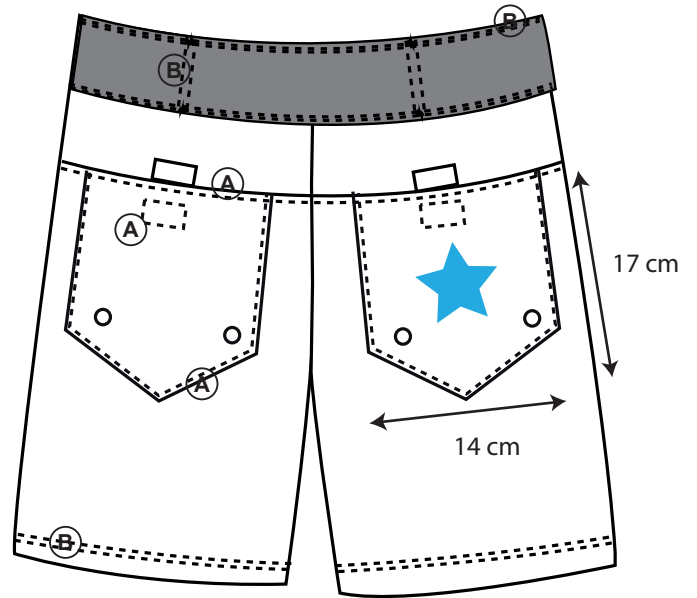

010blue

020red

030green

SUPPLIER: Choped	DESIGNER: Nerea Llobregat Puyané	
LINE: Man	GARMENT: Contrast tape swimshort	REF: swm7000
SEASON: summer 18	SIZES: S-XXL	DATE: 4-6-18

SUPPLIER: Choped

DESIGNER: Nerea Llobregat Puyané

LINE: Man

GARMENT: Contrast tape swimshort

REF: swm7000

SEASON: summer 18

SIZES: S-XXL

DATE: 4-6-18

SUPPLIER: Choped	DESIGNER: Nerea Llobregat Puyané	
LINE: Man	GARMENT: Contrast tape swimshort	REF: swm7000
SEASON: summer 18	SIZES: S-XXL	DATE: 4-6-18

ARTWORK: Positional print

SIZE: **IS NOT REAL SIZE. YOU MUST FOLLOW THE MEASUREMENTS (13 x 13 cm)**

CODE	010blue	020red	030green	
BACKGROUND COLOR	14-4530 TCX Bluefish	18-1664 TCX Fiery Red	16-6127 TPX Greenbriar	
COLOR 1	13-0947 TCX Banana	19-1557 TCX Chili Pepper	19-3952 TCX Surf the Web	
COLOR 2	18-3928 TCX Dutch Blue	13-1318 TCX Tropical Peach	12-0643 TCX Blazing Yellow	
COLOR 3	11-0601 TCX Bright White	14-4530 TCX Bluefish	18-6024 TCX Amazon	
COLOR 4				PLACEMENT: at the bottom corner of left leg (6 cm from hem)

SUPPLIER: Choped	DESIGNER: Nerea Llobregat Puyané	
LINE: Man	GARMENT: Contrast tape swimshort	REF: swm7000
SEASON: summer 18	SIZES: S-XXL	DATE: 4-6-18

ARTWORK: Embroidery

SIZE: **IS NOT REAL SIZE. YOU MUST FOLLOW THE MEASUREMENTS (9 x 9 cm)**