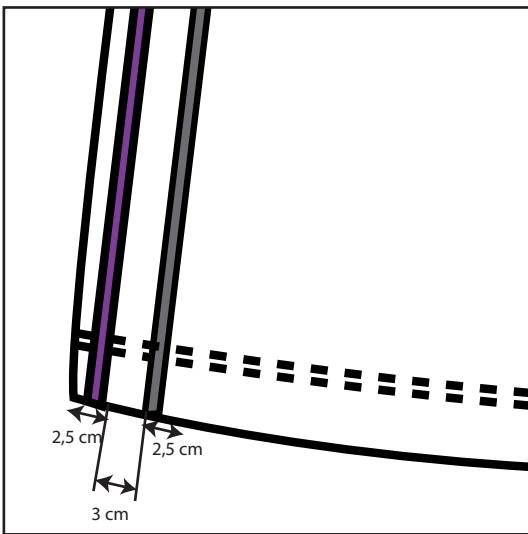

010blue

020red

030green

SUPPLIER: Choped	DESIGNER: Nerea Llobregat Puyané	
LINE: Man	GARMENT: Contrast tape swimshort	REF: swm7000
SEASON: summer 18	SIZES: S-XXL	DATE: 4-6-18

SUPPLIER: Choped

DESIGNER: Nerea Llobregat Puyané

LINE: Man

GARMENT: Contrast tape swimshort

REF: swm7000

SEASON: summer 18

SIZES: S-XXL

DATE: 4-6-18

SUPPLIER: Choped	DESIGNER: Nerea Llobregat Puyané	
LINE: Man	GARMENT: Contrast tape swimshort	REF: swm7000
SEASON: summer 18	SIZES: S-XXL	DATE: 4-6-18

ARTWORK: Positional print

SIZE: **IS NOT REAL SIZE. YOU MUST FOLLOW THE MEASUREMENTS (13 x 13 cm)**

CODE	010blue	020red	030green	
BACKGROUND COLOR	14-4530 TCX Bluefish	18-1664 TCX Fiery Red	16-6127 TPX Greenbriar	
COLOR 1	13-0947 TCX Banana	19-1557 TCX Chili Pepper	19-3952 TCX Surf the Web	
COLOR 2	18-3928 TCX Dutch Blue	13-1318 TCX Tropical Peach	12-0643 TCX Blazing Yellow	
COLOR 3	11-0601 TCX Bright White	14-4530 TCX Bluefish	18-6024 TCX Amazon	
COLOR 4				PLACEMENT: at the bottom corner of left leg (6 cm from hem)

SUPPLIER: Choped	DESIGNER: Nerea Llobregat Puyané	
LINE: Man	GARMENT: Contrast tape swimshort	REF: swm7000
SEASON: summer 18	SIZES: S-XXL	DATE: 4-6-18

ARTWORK: Embroidery

SIZE: **IS NOT REAL SIZE. YOU MUST FOLLOW THE MEASUREMENTS (9 x 9 cm)**