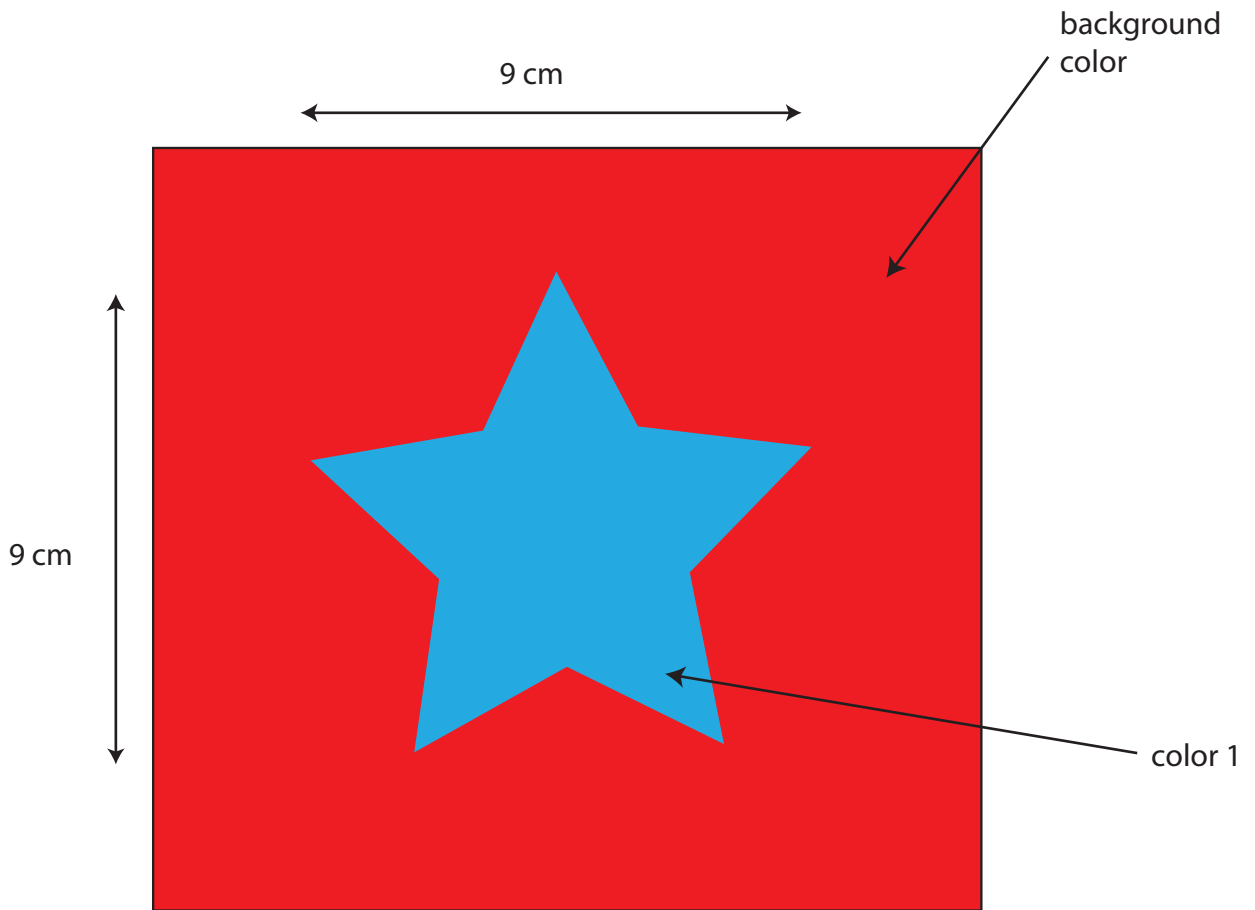

ARTWORK: Positional print

SIZE: **IS NOT REAL SIZE. YOU MUST FOLLOW THE MEASUREMENTS (13 x 13 cm)**

CODE	010blue	020red	030green	
BACKGROUND COLOR	14-4530 TCX Bluefish	18-1664 TCX Fiery Red	16-6127 TPX Greenbriar	
COLOR 1	13-0947 TCX Banana	19-1557 TCX Chili Pepper	19-3952 TCX Surf the Web	
COLOR 2	18-3928 TCX Dutch Blue	13-1318 TCX Tropical Peach	12-0643 TCX Blazing Yellow	
COLOR 3	11-0601 TCX Bright White	14-4530 TCX Bluefish	18-6024 TCX Amazon	
COLOR 4				PLACEMENT: at the bottom corner of left leg (6 cm from hem)

SUPPLIER: Choped	DESIGNER: Nerea Llobregat Puyané	
LINE: Man	GARMENT: Contrast tape swimshort	REF: swm7000
SEASON: summer 18	SIZES: S-XXL	DATE: 4-6-18

ARTWORK: Embroidery

SIZE: **IS NOT REAL SIZE. YOU MUST FOLLOW THE MEASUREMENTS (9 x 9 cm)**