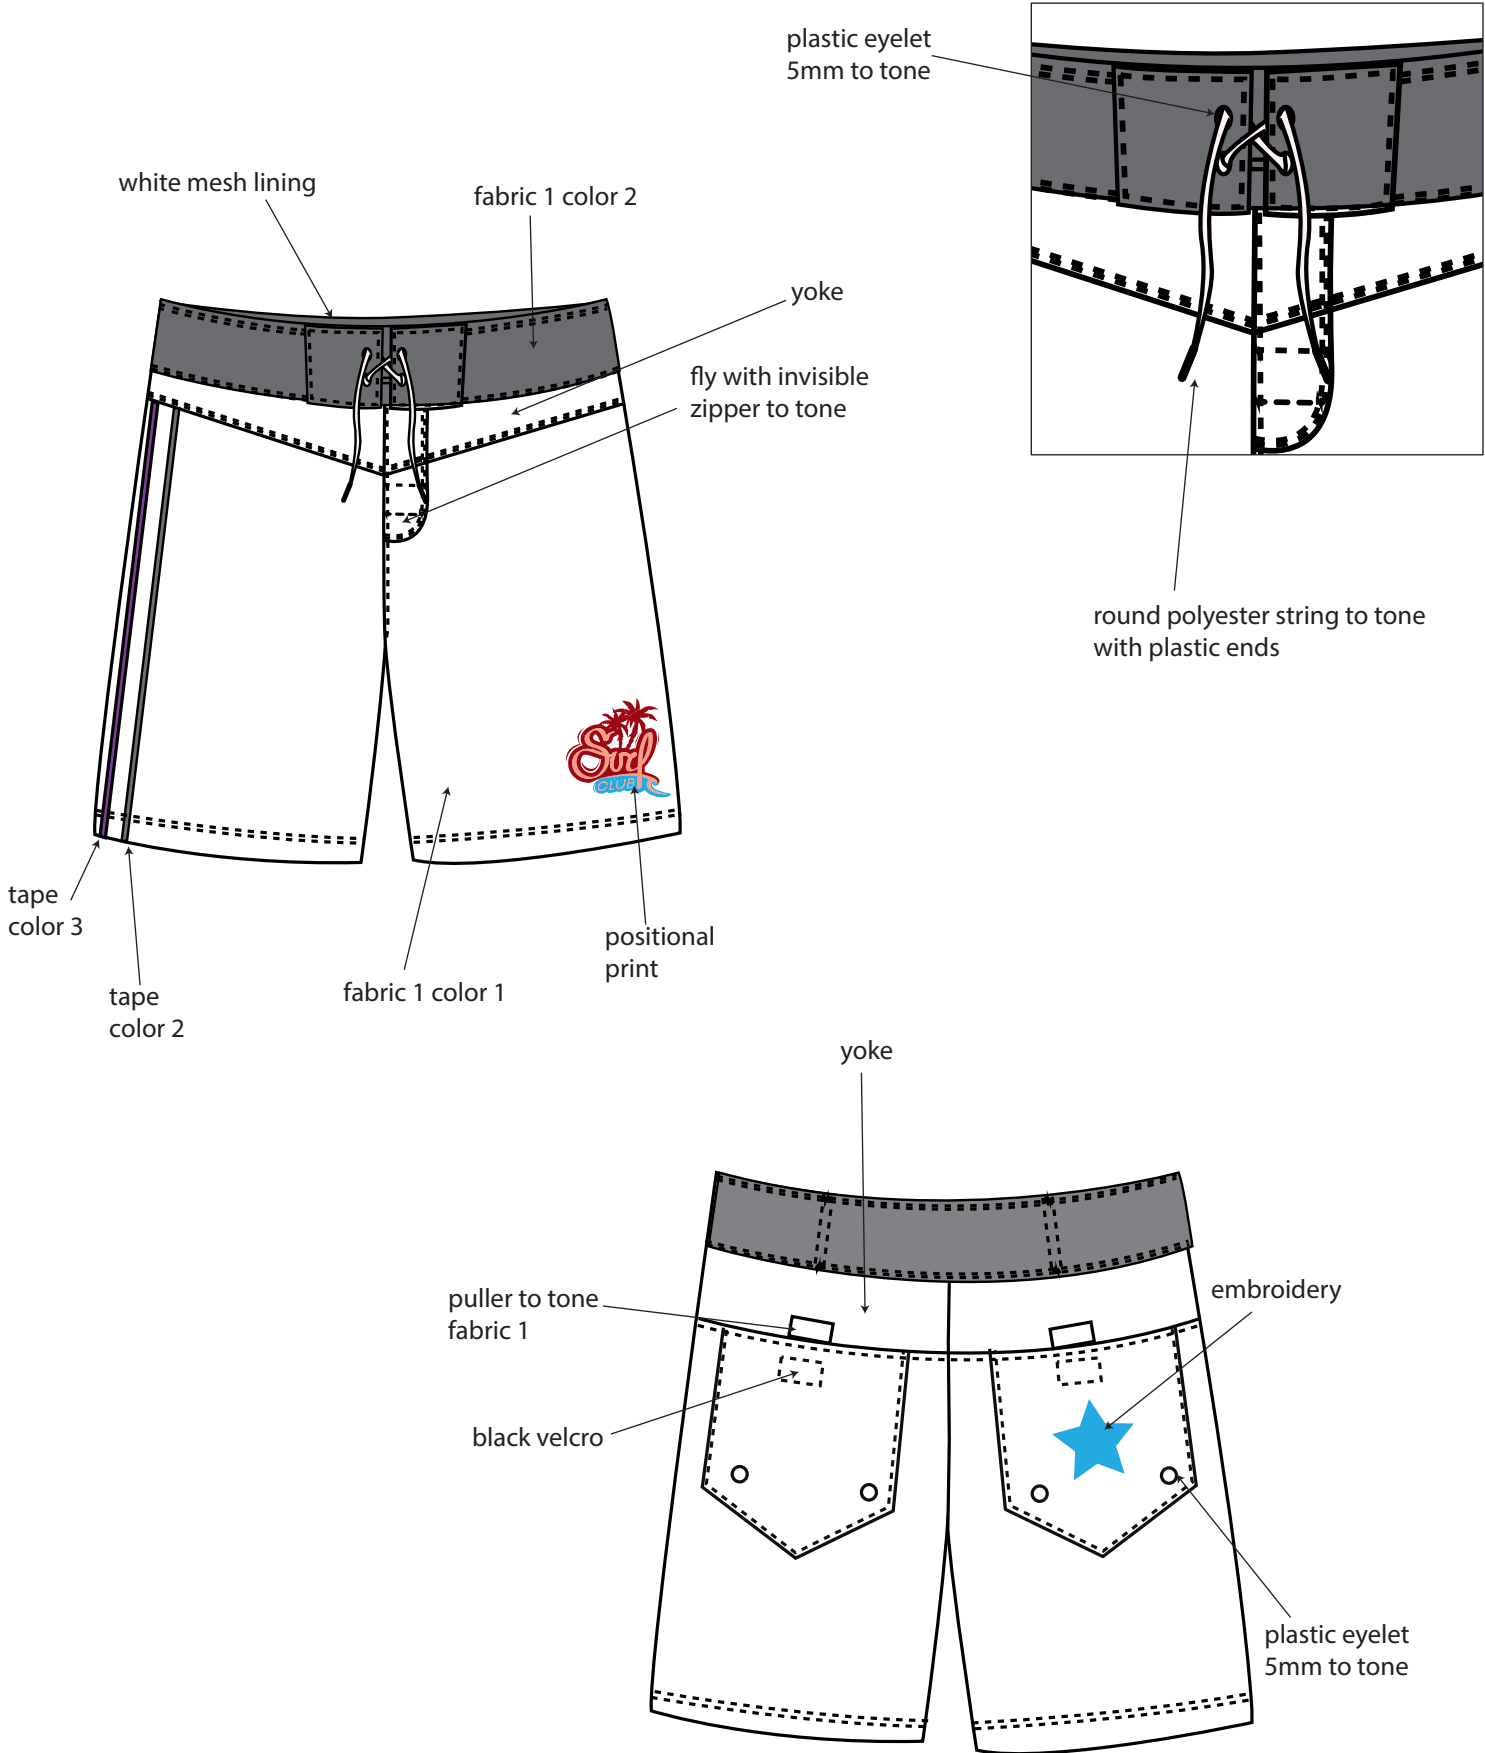

SUPPLIER: Choped

DESIGNER: Nerea Llobregat Puyané

LINE: Man

GARMENT: Contrast tape swimshort

REF: swm7000

SEASON: summer 18

SIZES: S-XXL

DATE: 4-6-18

010blue

020red

030green

SUPPLIER: Choped	DESIGNER: Nerea Llobregat Puyané	
LINE: Man	GARMENT: Contrast tape swimshort	REF: swm7000
SEASON: summer 18	SIZES: S-XXL	DATE: 4-6-18

SUPPLIER: Choped

DESIGNER: Nerea Llobregat Puyané

LINE: Man

GARMENT: Contrast tape swimshort

REF: swm7000

SEASON: summer 18

SIZES: S-XXL

DATE: 4-6-18

SUPPLIER: Choped	DESIGNER: Nerea Llobregat Puyané	
LINE: Man	GARMENT: Contrast tape swimshort	REF: swm7000
SEASON: summer 18	SIZES: S-XXL	DATE: 4-6-18

SUPPLIER: Choped	DESIGNER: Nerea Llobregat Puyané	
LINE: Man	GARMENT: Contrast tape swimshort	REF: swm7000
SEASON: summer 18	SIZES: S-XXL	DATE: 4-6-18

ARTWORK: Embroidery

SIZE: **IS NOT REAL SIZE. YOU MUST FOLLOW THE MEASUREMENTS (9 x 9 cm)**