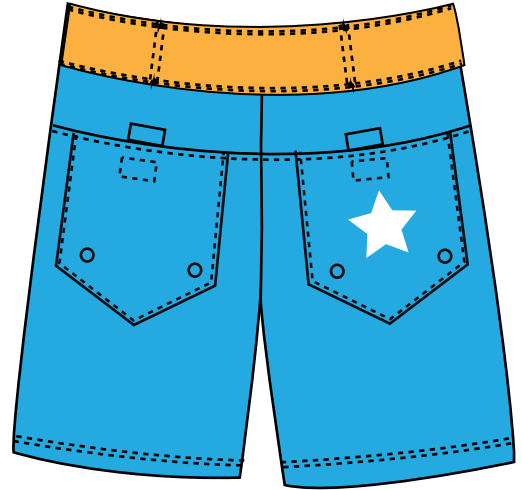

SUPPLIER: Choped

DESIGNER: Nerea Llobregat Puyané

LINE: Man

GARMENT: Contrast tape swimshort

REF: swm7000

SEASON: summer 18

SIZES: S-XXL

DATE: 4-6-18

010blue

020red

030green

SUPPLIER: Choped	DESIGNER: Nerea Llobregat Puyané	
LINE: Man	GARMENT: Contrast tape swimshort	REF: swm7000
SEASON: summer 18	SIZES: S-XXL	DATE: 4-6-18

SUPPLIER: Choped

DESIGNER: Nerea Llobregat Puyané

LINE: Man

GARMENT: Contrast tape swimshort

REF: swm7000

SEASON: summer 18

SIZES: S-XXL

DATE: 4-6-18

SUPPLIER: Choped	DESIGNER: Nerea Llobregat Puyané	
LINE: Man	GARMENT: Contrast tape swimshort	REF: swm7000
SEASON: summer 18	SIZES: S-XXL	DATE: 4-6-18

SUPPLIER: Choped	DESIGNER: Nerea Llobregat Puyané	
LINE: Man	GARMENT: Contrast tape swimshort	REF: swm7000
SEASON: summer 18	SIZES: S-XXL	DATE: 4-6-18

ARTWORK: Embroidery

SIZE: **IS NOT REAL SIZE. YOU MUST FOLLOW THE MEASUREMENTS (9 x 9 cm)**