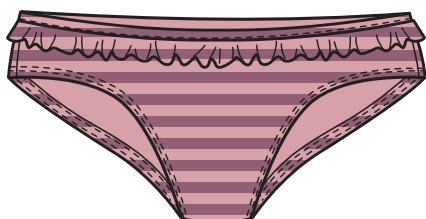

SUPPLIER: Banana

DESIGNER: Nerea Llobregat Puyané

LINE: Woman

GARMENT: Striped bikini

SIZES: s-m-l

SEASON: Summer 18

DATE:

Reference: BK5000

010teal

020dustpink

SUPPLIER: Banana	DESIGNER: Nerea Llobregat Puyané	
LINE: Woman	GARMENT: Striped bikini	SIZES: s-m-l
SEASON: Summer 18	DATE:	Reference: BK5000

SUPPLIER: Banana

DESIGNER: Nerea Llobregat Puyané

LINE: Woman

GARMENT: Striped bikini

SIZES: s-m-l

SEASON: Summer 18

DATE:

Reference: BK5000

4 STITCHES X 1 CM

SUPPLIER: Banana	DESIGNER: Nerea Llobregat Puyané	
LINE: Woman	GARMENT: Striped bikini	SIZES: s-m-l
SEASON: Summer 18	DATE:	Reference: BK5000

SUPPLIER: Banana	DESIGNER: Nerea Llobregat Puyané	
LINE: Woman	GARMENT: Striped bikini	SIZES: s-m-l
SEASON: Summer 18	DATE:	Reference: BK5000

ARTWORK: Embroidery

SIZE: **IS NOT REAL SIZE. YOU MUST FOLLOW THE MEASUREMENTS**