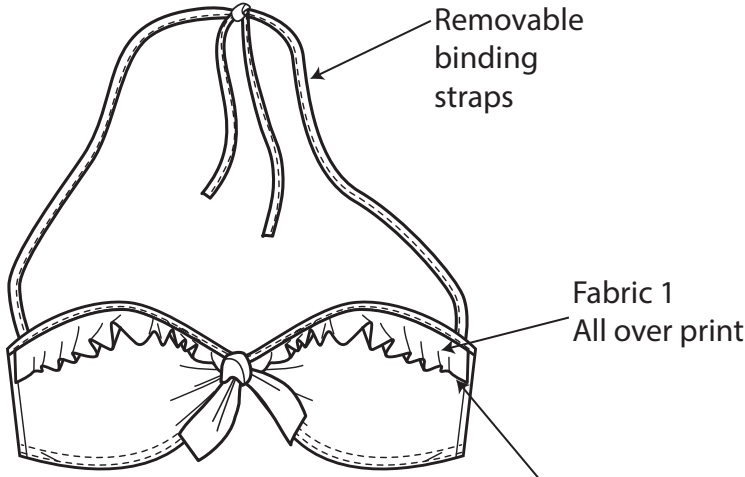

010teal

020dustpink

SUPPLIER: Banana	DESIGNER: Nerea Llobregat Puyané	
LINE: Woman	GARMENT: Striped bikini	SIZES: s-m-l
SEASON: Summer 18	DATE:	Reference: BK5000

SUPPLIER: Banana

DESIGNER: Nerea Llobregat Puyané

LINE: Woman

GARMENT: Striped bikini

SIZES: s-m-l

SEASON: Summer 18

DATE:

Reference: BK5000

4 STITCHES X 1 CM

SUPPLIER: Banana	DESIGNER: Nerea Llobregat Puyané	
LINE: Woman	GARMENT: Striped bikini	SIZES: s-m-l
SEASON: Summer 18	DATE:	Reference: BK5000