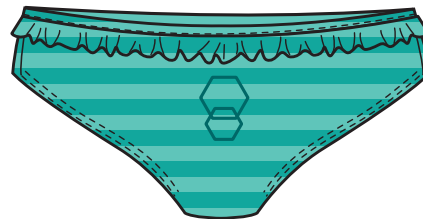

SUPPLIER: Banana

DESIGNER: Nerea Llobregat Puyané

LINE: Woman

GARMENT: Striped bikini

SIZES: s-m-l

SEASON: Summer 18

DATE:

Reference: BK5000

010teal

020dustpink

SUPPLIER: Banana	DESIGNER: Nerea Llobregat Puyané	
LINE: Woman	GARMENT: Striped bikini	SIZES: s-m-l
SEASON: Summer 18	DATE:	Reference: BK5000

SUPPLIER: Banana

DESIGNER: Nerea Llobregat Puyané

LINE: Woman

GARMENT: Striped bikini

SIZES: s-m-l

SEASON: Summer 18

DATE:

Reference: BK5000

4 STITCHES X 1 CM

SUPPLIER: Banana	DESIGNER: Nerea Llobregat Puyané	
LINE: Woman	GARMENT: Striped bikini	SIZES: s-m-l
SEASON: Summer 18	DATE:	Reference: BK5000

SUPPLIER: Banana	DESIGNER: Nerea Llobregat Puyané	
LINE: Woman	GARMENT: Striped bikini	SIZES: s-m-l
SEASON: Summer 18	DATE:	Reference: BK5000

PROTO SAMPLE COLOR: 010teal	
SALES SAMPLE COLOR: 010teal	
SAMPLE SIZE: M	SIZES: S-M-L