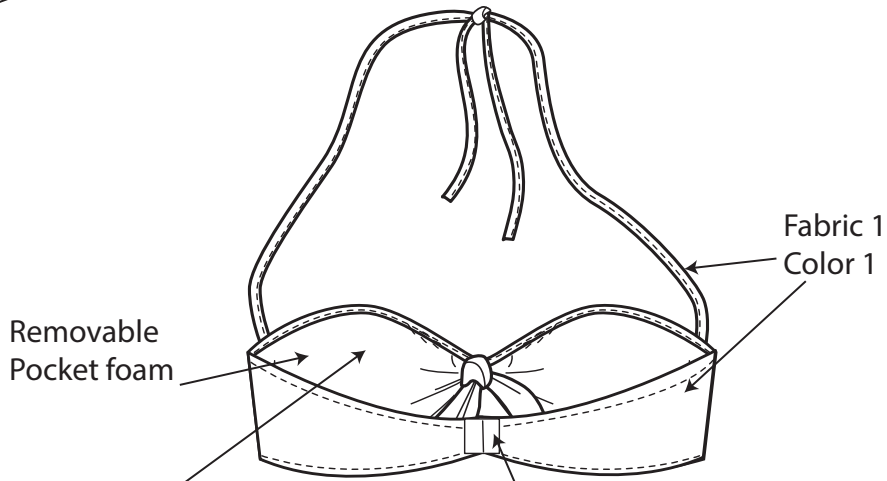

010teal

020dustpink

SUPPLIER: Banana	DESIGNER: Nerea Llobregat Puyané	
LINE: Woman	GARMENT: Striped bikini	SIZES: s-m-l
SEASON: Summer 18	DATE:	Reference: BK5000

SUPPLIER: Banana

DESIGNER: Nerea Llobregat Puyané

LINE: Woman

GARMENT: Striped bikini

SIZES: s-m-l

SEASON: Summer 18

DATE:

Reference: BK5000

4 STITCHES X 1 CM

SUPPLIER: Banana	DESIGNER: Nerea Llobregat Puyané	
LINE: Woman	GARMENT: Striped bikini	SIZES: s-m-l
SEASON: Summer 18	DATE:	Reference: BK5000