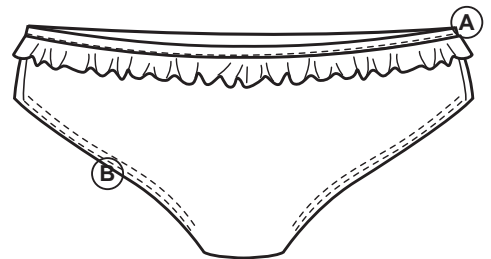

010teal

020dustpink

SUPPLIER: Banana	DESIGNER: Nerea Llobregat Puyané	
LINE: Woman	GARMENT: Striped bikini	SIZES: s-m-l
SEASON: Summer 18	DATE:	Reference: BK5000

SUPPLIER: Banana

DESIGNER: Nerea Llobregat Puyané

LINE: Woman

GARMENT: Striped bikini

SIZES: s-m-l

SEASON: Summer 18

DATE:

Reference: BK5000

4 STITCHES X 1 CM

SUPPLIER: Banana	DESIGNER: Nerea Llobregat Puyané	
LINE: Woman	GARMENT: Striped bikini	SIZES: s-m-l
SEASON: Summer 18	DATE:	Reference: BK5000