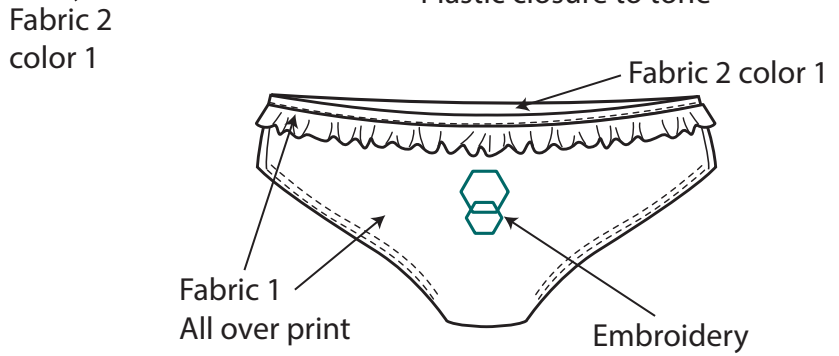

010teal

020dustpink

SUPPLIER: Banana	DESIGNER: Nerea Llobregat Puyané	
LINE: Woman	GARMENT: Striped bikini	SIZES: s-m-l
SEASON: Summer 18	DATE:	Reference: BK5000

SUPPLIER: Banana

DESIGNER: Nerea Llobregat Puyané

LINE: Woman

GARMENT: Striped bikini

SIZES: s-m-l

SEASON: Summer 18

DATE:

Reference: BK5000

4 STITCHES X 1 CM

SUPPLIER: Banana	DESIGNER: Nerea Llobregat Puyané	
LINE: Woman	GARMENT: Striped bikini	SIZES: s-m-l
SEASON: Summer 18	DATE:	Reference: BK5000