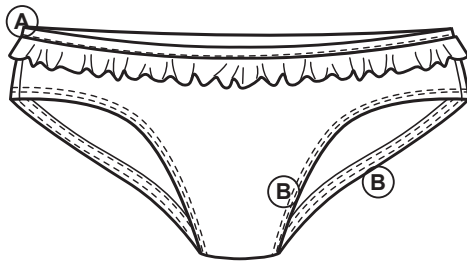

010teal

020dustpink

SUPPLIER: Banana	DESIGNER: Nerea Llobregat Puyané	
LINE: Woman	GARMENT: Striped bikini	SIZES: s-m-l
SEASON: Summer 18	DATE:	Reference: BK5000

SUPPLIER: Banana

DESIGNER: Nerea Llobregat Puyané

LINE: Woman

GARMENT: Striped bikini

SIZES: s-m-l

SEASON: Summer 18

DATE:

Reference: BK5000

4 STITCHES X 1 CM

SUPPLIER: Banana	DESIGNER: Nerea Llobregat Puyané	
LINE: Woman	GARMENT: Striped bikini	SIZES: s-m-l
SEASON: Summer 18	DATE:	Reference: BK5000

ARTWORK: Rapport Print
SIZE: Real Size 2x2 cm

BACKGROUND COLOR	White	White		
COLOR 1	14-5416 TPX Bermuda	15-1611 TPX Bridal Rose		
COLOR 2	15-5519 TPX Turquoise	17-1612 TPX Mellow Mauve		
COLOR 3				PLACEMENT: All over printed except indicated
COLOR 4				

SUPPLIER: Banana	DESIGNER: Nerea Llobregat Puyané	
LINE: Woman	GARMENT: Striped bikini	SIZES: s-m-l
SEASON: Summer 18	DATE:	Reference: BK5000

PROTO SAMPLE COLOR: 010teal	
SALES SAMPLE COLOR: 010teal	
SAMPLE SIZE: M	SIZES: S-M-L