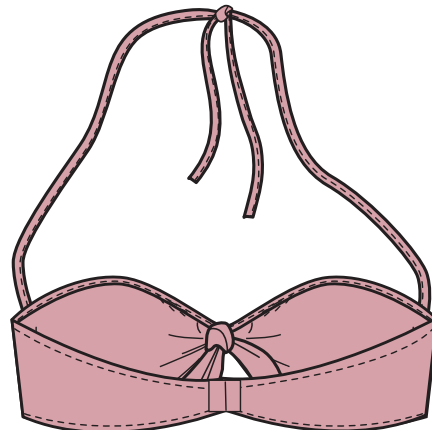

SUPPLIER: Banana

DESIGNER: Nerea Llobregat Puyané

LINE: Woman

GARMENT: Striped bikini

SIZES: s-m-l

SEASON: Summer 18

DATE:

Reference: BK5000

010teal

020dustpink

SUPPLIER: Banana	DESIGNER: Nerea Llobregat Puyané	
LINE: Woman	GARMENT: Striped bikini	SIZES: s-m-l
SEASON: Summer 18	DATE:	Reference: BK5000

SUPPLIER: Banana

DESIGNER: Nerea Llobregat Puyané

LINE: Woman

GARMENT: Striped bikini

SIZES: s-m-l

SEASON: Summer 18

DATE:

Reference: BK5000

4 STITCHES X 1 CM

SUPPLIER: Banana	DESIGNER: Nerea Llobregat Puyané	
LINE: Woman	GARMENT: Striped bikini	SIZES: s-m-l
SEASON: Summer 18	DATE:	Reference: BK5000