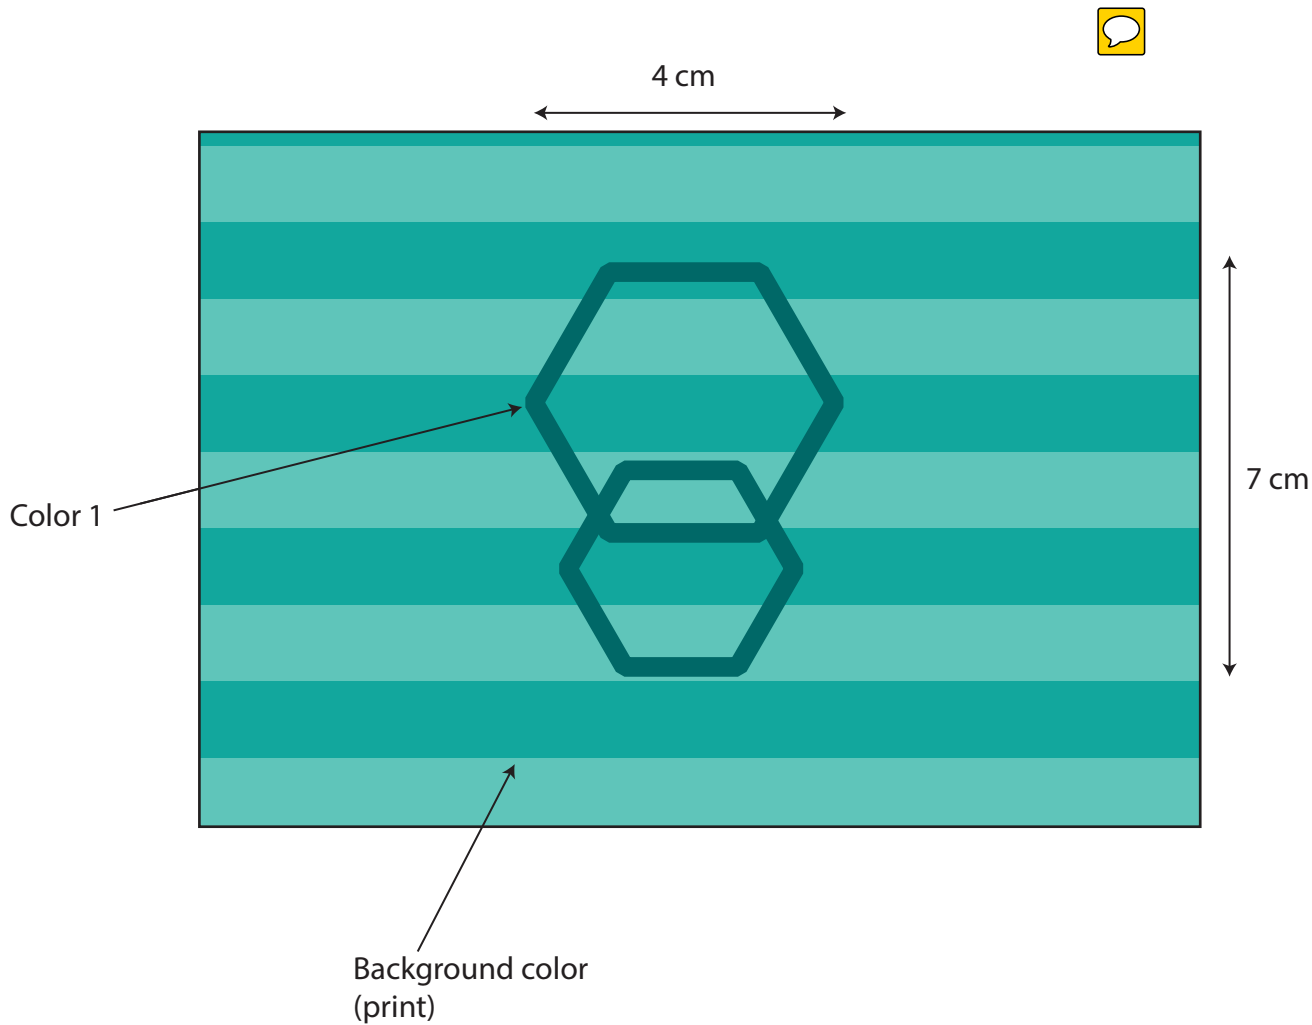

FABRIC: Elastic micro 190 gr/m2 Nylon 90gr/m2	COMPOSITION: 80%PES 20% EA 100%PA
--	--

FINISHES:

COLOR WAYS CODE: 010teal 020dustpink	CODE	COLOR 1	COLOR 2	COLOR 3
	010teal	14-5416 TPX Bermuda		
	020dustpink	15-1611 TPX Bridal Rose		

CODE	010teal	020dustpink		
BACKGROUND COLOR	Print	Print		
COLOR 1	18-5620 TCX Ivy	18-2320 TCX Clover		
COLOR 2				
COLOR 3				
COLOR 4				PLACEMENT: Centered in back