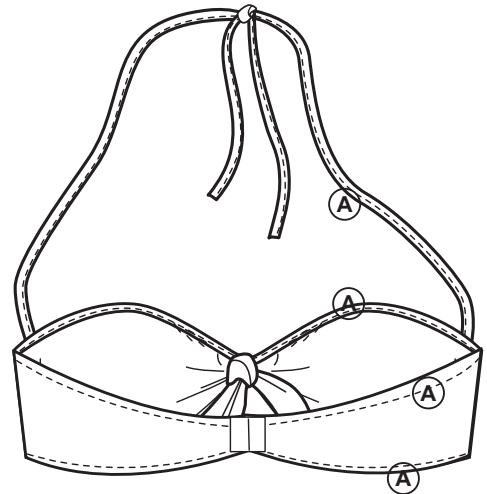

010teal

020dustpink

SUPPLIER: Banana	DESIGNER: Nerea Llobregat Puyané	
LINE: Woman	GARMENT: Striped bikini	SIZES: s-m-l
SEASON: Summer 18	DATE:	Reference: BK5000

SUPPLIER: Banana

DESIGNER: Nerea Llobregat Puyané

LINE: Woman

GARMENT: Striped bikini

SIZES: s-m-l

SEASON: Summer 18

DATE:

Reference: BK5000

4 STITCHES X 1 CM

SUPPLIER: Banana	DESIGNER: Nerea Llobregat Puyané	
LINE: Woman	GARMENT: Striped bikini	SIZES: s-m-l
SEASON: Summer 18	DATE:	Reference: BK5000