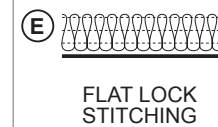

LINE: Woman

GARMENT: Striped bikini

SIZES: s-m-l

SEASON: Summer 18

DATE:

Reference: BK5000

4 STITCHES X 1 CM

SUPPLIER: Banana	DESIGNER: Nerea Llobregat Puyané	
LINE: Woman	GARMENT: Striped bikini	SIZES: s-m-l
SEASON: Summer 18	DATE:	Reference: BK5000