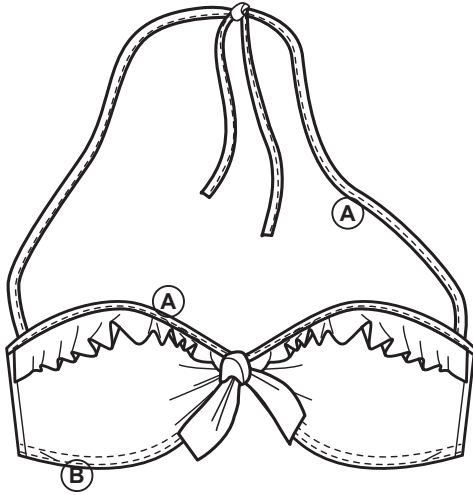

010teal

020dustpink

SUPPLIER: Banana	DESIGNER: Nerea Llobregat Puyané	
LINE: Woman	GARMENT: Striped bikini	SIZES: s-m-l
SEASON: Summer 18	DATE:	Reference: BK5000

SUPPLIER: Banana

DESIGNER: Nerea Llobregat Puyané

LINE: Woman

GARMENT: Striped bikini

SIZES: s-m-l

SEASON: Summer 18

DATE:

Reference: BK5000

4 STITCHES X 1 CM

SUPPLIER: Banana	DESIGNER: Nerea Llobregat Puyané	
LINE: Woman	GARMENT: Striped bikini	SIZES: s-m-l
SEASON: Summer 18	DATE:	Reference: BK5000