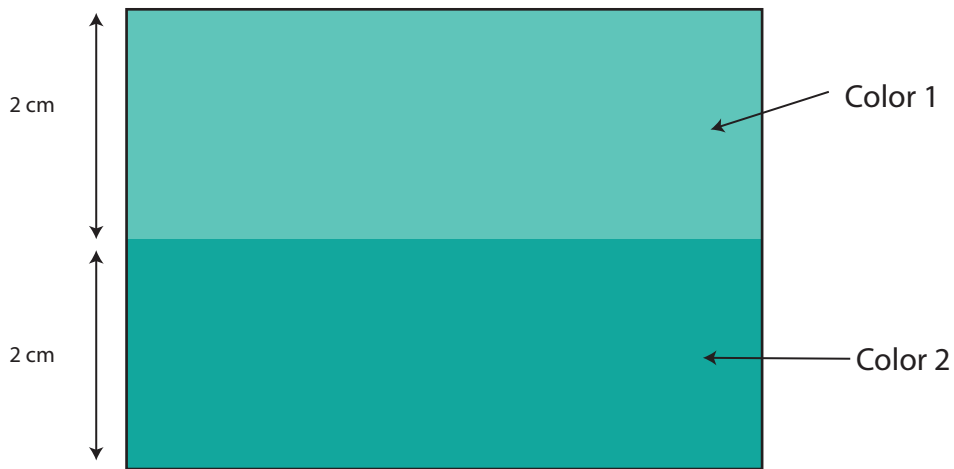

010teal

020dustpink

SUPPLIER: Banana	DESIGNER: Nerea Llobregat Puyané	
LINE: Woman	GARMENT: Striped bikini	SIZES: s-m-l
SEASON: Summer 18	DATE:	Reference: BK5000

SUPPLIER: Banana

DESIGNER: Nerea Llobregat Puyané

LINE: Woman

GARMENT: Striped bikini

SIZES: s-m-l

SEASON: Summer 18

DATE:

Reference: BK5000

4 STITCHES X 1 CM

SUPPLIER: Banana	DESIGNER: Nerea Llobregat Puyané	
LINE: Woman	GARMENT: Striped bikini	SIZES: s-m-l
SEASON: Summer 18	DATE:	Reference: BK5000

ARTWORK: Rapport Print
SIZE: Real Size 2x2 cm

BACKGROUND COLOR	White	White		
COLOR 1	14-5416 TPX Bermuda	15-1611 TPX Bridal Rose		
COLOR 2	15-5519 TPX Turquoise	17-1612 TPX Mellow Mauve		
COLOR 3				PLACEMENT: All over printed except indicated
COLOR 4				