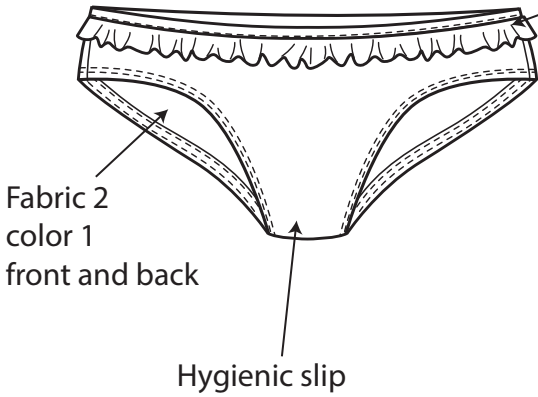

010teal

020dustpink

SUPPLIER: Banana	DESIGNER: Nerea Llobregat Puyané	
LINE: Woman	GARMENT: Striped bikini	SIZES: s-m-l
SEASON: Summer 18	DATE:	Reference: BK5000

SUPPLIER: Banana

DESIGNER: Nerea Llobregat Puyané

LINE: Woman

GARMENT: Striped bikini

SIZES: s-m-l

SEASON: Summer 18

DATE:

Reference: BK5000

4 STITCHES X 1 CM

SUPPLIER: Banana	DESIGNER: Nerea Llobregat Puyané	
LINE: Woman	GARMENT: Striped bikini	SIZES: s-m-l
SEASON: Summer 18	DATE:	Reference: BK5000

SUPPLIER: Banana	DESIGNER: Nerea Llobregat Puyané	
LINE: Woman	GARMENT: Striped bikini	SIZES: s-m-l
SEASON: Summer 18	DATE:	Reference: BK5000

PROTO SAMPLE COLOR: 010teal	
SALES SAMPLE COLOR: 010teal	
SAMPLE SIZE: M	SIZES: S-M-L

SUPPLIER: Banana	DESIGNER: Nerea Llobregat Puyané	
LINE: Woman	GARMENT: Striped bikini	SIZES: s-m-l
SEASON: Summer 18	DATE:	Reference: BK5000

ARTWORK: Embroidery

SIZE: **IS NOT REAL SIZE. YOU MUST FOLLOW THE MEASUREMENTS**