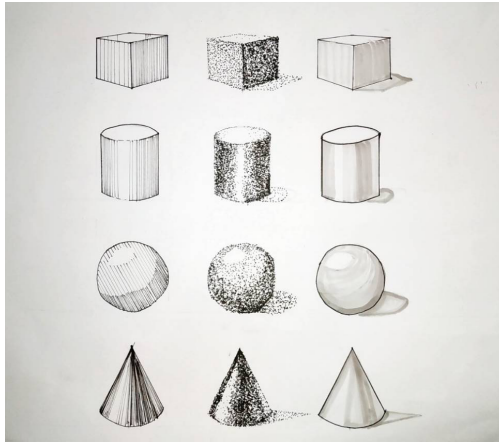

# Portfolio

Drawing and rendering

2nd semester

CHARIS ADELINE  
LASALLE//2030030

Tonal value

Arne Jacobsen  
Egg chair

The egg chair designed by Arne Jacobsen for the lobby and reception areas of the SAS Royal Hotel in Copenhagen.

Elevation render

Perspective render