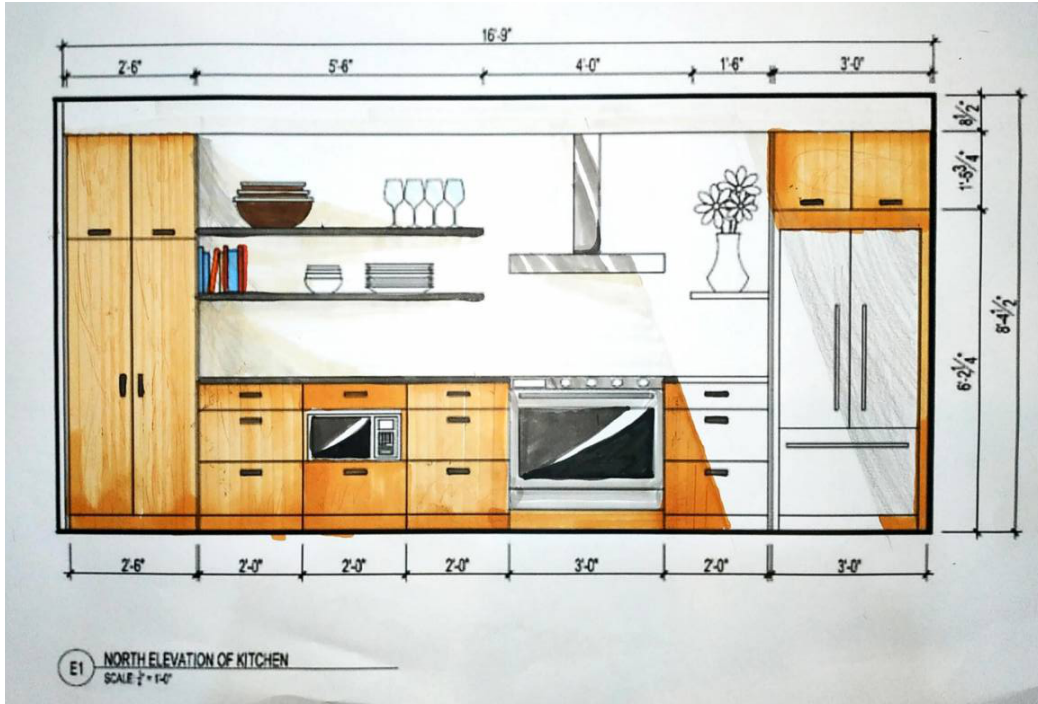

# Portfolio

Drawing and rendering

2nd semester

CHARIS ADELINE  
LASALLE//2030030

Tonal value

Arne Jacobsen  
Egg chair

The egg chair designed by Arne Jacobsen for the lobby and reception areas of the SAS Royal Hotel in Copenhagen.

Elevation render

Perspective render