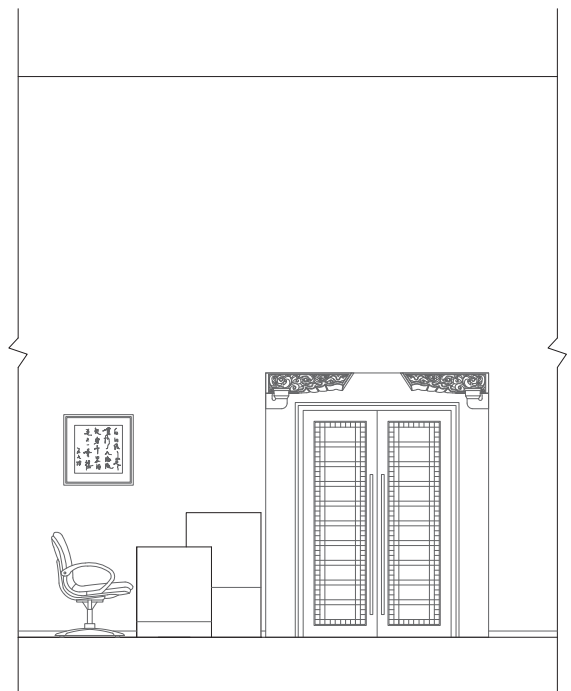

DESIGN BRIEF

The design concept of the hotel combines the wooden materials of traditional Beijing buildings with the square shape of the quadrangle courtyard. As a result, most of the furnishings are made of wood, and most of the shapes are rectangular or round. In the lobby, the guest rooms will also have screens. Chinese tea culture is also used in hotel design. The main customers of my hotel are tourists who come to Beijing. Here, visitors will experience the characteristics of Beijing's traditional architecture. As the scale of the hotel is not very large, so customers tend to come to the hotel for a holiday of 3-4 days. The cafe on the ground floor is a public area for tourists. There are four different kinds of rooms to choose from. Two of the suites have separate balconies.

MATERIAL

MAIN LEVEL FLOOR PLAN

LEGEND

1 RECEPTION
2 LOBBY
3 CAFE
4 KITCHEN

5 STAFF AREA
6 WASHROOM
7 OFFICE
8 STORAGE

RESEPTION

LOBBY

SECOND LEVEL FLOOR PLAN

LEGEND

- 1 KING BEDROOM
- 2 KING BEDROOM (ACCESSIBLE)
- 3 JUNIOR SUITES
- 4 DELUXE SUITES
- 5 QUEEN BEDROOM

QUEEN BEDROOM

KING BEDROOM (ACCESSIBLE)