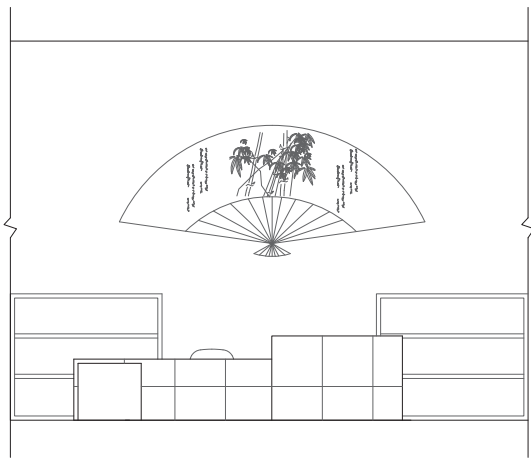

DESIGN BRIEF

The design concept of the hotel combines the wooden materials of traditional Beijing buildings with the square shape of the quadrangle courtyard. As a result, most of the furnishings are made of wood, and most of the shapes are rectangular or round. In the lobby, the guest rooms will also have screens. Chinese tea culture is also used in hotel design. The main customers of my hotel are tourists who come to Beijing. Here, visitors will experience the characteristics of Beijing's traditional architecture. As the scale of the hotel is not very large, so customers tend to come to the hotel for a holiday of 3-4 days. The cafe on the ground floor is a public area for tourists. There are four different kinds of rooms to choose from. Two of the suites have separate balconies.

MATERIAL

MAIN LEVEL FLOOR PLAN

LEGEND

1 RECEPTION
2 LOBBY
3 CAFE
4 KITCHEN

5 STAFF AREA
6 WASHROOM
7 OFFICE
8 STORAGE

RESEPTION

LOBBY

SECOND LEVEL FLOOR PLAN