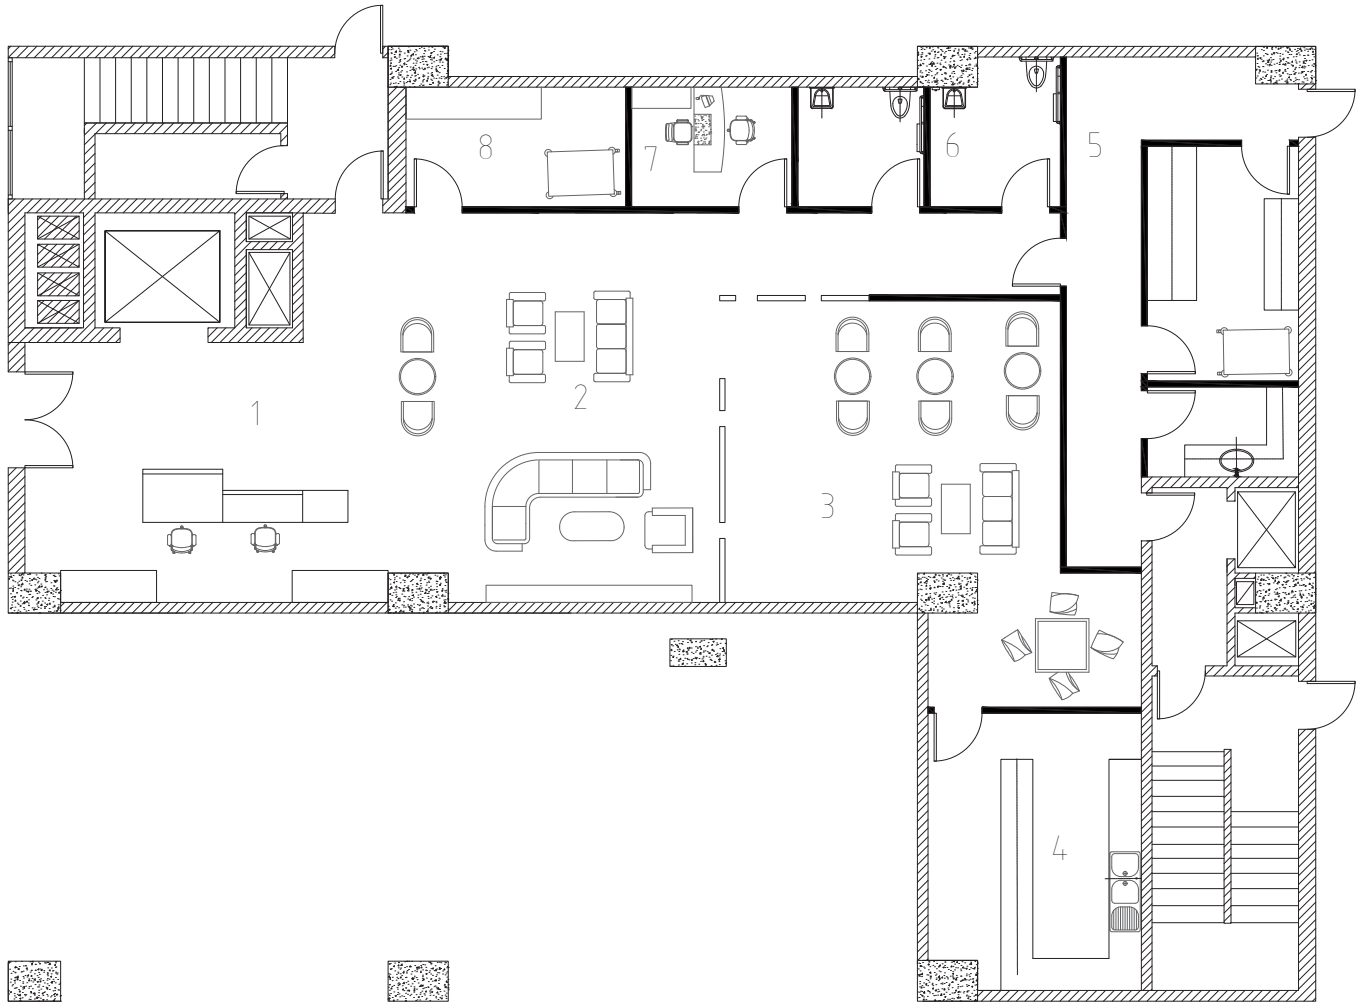

DESIGN BRIEF

The design concept of the hotel combines the wooden materials of traditional Beijing buildings with the square shape of the quadrangle courtyard. As a result, most of the furnishings are made of wood, and most of the shapes are rectangular or round. In the lobby, the guest rooms will also have screens. Chinese tea culture is also used in hotel design. The main customers of my hotel are tourists who come to Beijing. Here, visitors will experience the characteristics of Beijing's traditional architecture. As the scale of the hotel is not very large, so customers tend to come to the hotel for a holiday of 3-4 days. The cafe on the ground floor is a public area for tourists. There are four different kinds of rooms to choose from. Two of the suites have separate balconies.

MATERIAL

MAIN LEVEL FLOOR PLAN

LEGEND

1 RECEPTION
2 LOBBY
3 CAFE
4 KITCHEN

5 STAFF AREA
6 WASHROOM
7 OFFICE
8 STORAGE

RESEPTION

LOBBY

SECOND LEVEL FLOOR PLAN

LEGEND

- 1 KING BEDROOM
- 2 KING BEDROOM (ACCESSIBLE)
- 3 JUNIOR SUITES
- 4 DELUXE SUITES
- 5 QUEEN BEDROOM

QUEEN BEDROOM

KING BEDROOM (ACCESSIBLE)