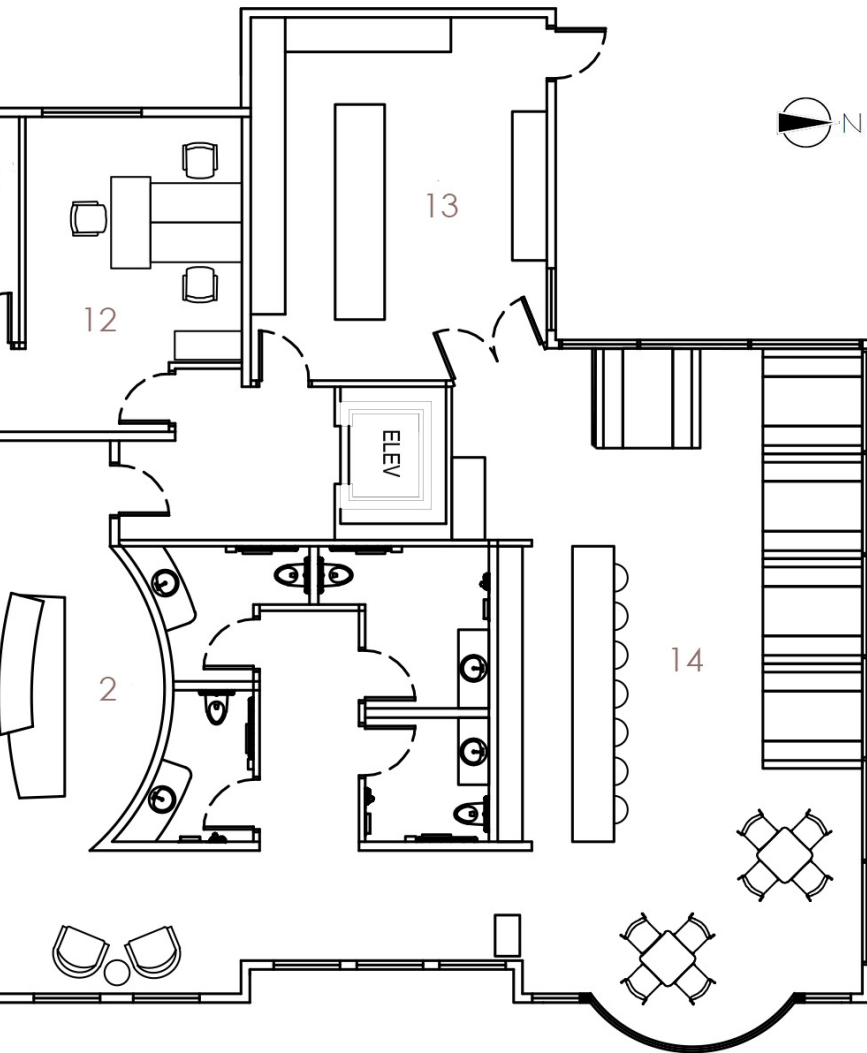

Ruby Lake
Boutique
Hotel in
Sunshine
Coast

Main Floor

1. Lobby
2. Front Desk
3. Waiting Area
4. Spa
5. Indoor Pool
6. Lounge
7. Infinity Pool
8. Steam Room
9. Sauna
10. Staff Room
11. Manager Room
12. Office
13. Kitchen
14. Restaurant

Upper Floor

1. Stairs
2. Standard Room
3. Executive Room
4. Standard Room
5. Standard Room
6. Executive Room
7. Linen Storage
8. Executive Room
9. Standard Room

Design Concept

A luxury hotel provides services, including spa, steam rooms, saunas, etc., which allows guests to feel relaxed and to recharge. The hotel is located next to the lake with both mountain view and lake view. The design is inspired by shimmer reflected from the ocean in the sunlight, shining with a soft, slighting wavering light. Also, materials like wood and stone will be applied to the design in order to balance the sparkling elements with the elements of nature.

RUBY LAKE

ELEVATIONS

Bubble Diagram
Main Floor

Executive Room

Bathroom in
Executive Room

23

Standard Room

Standard Room