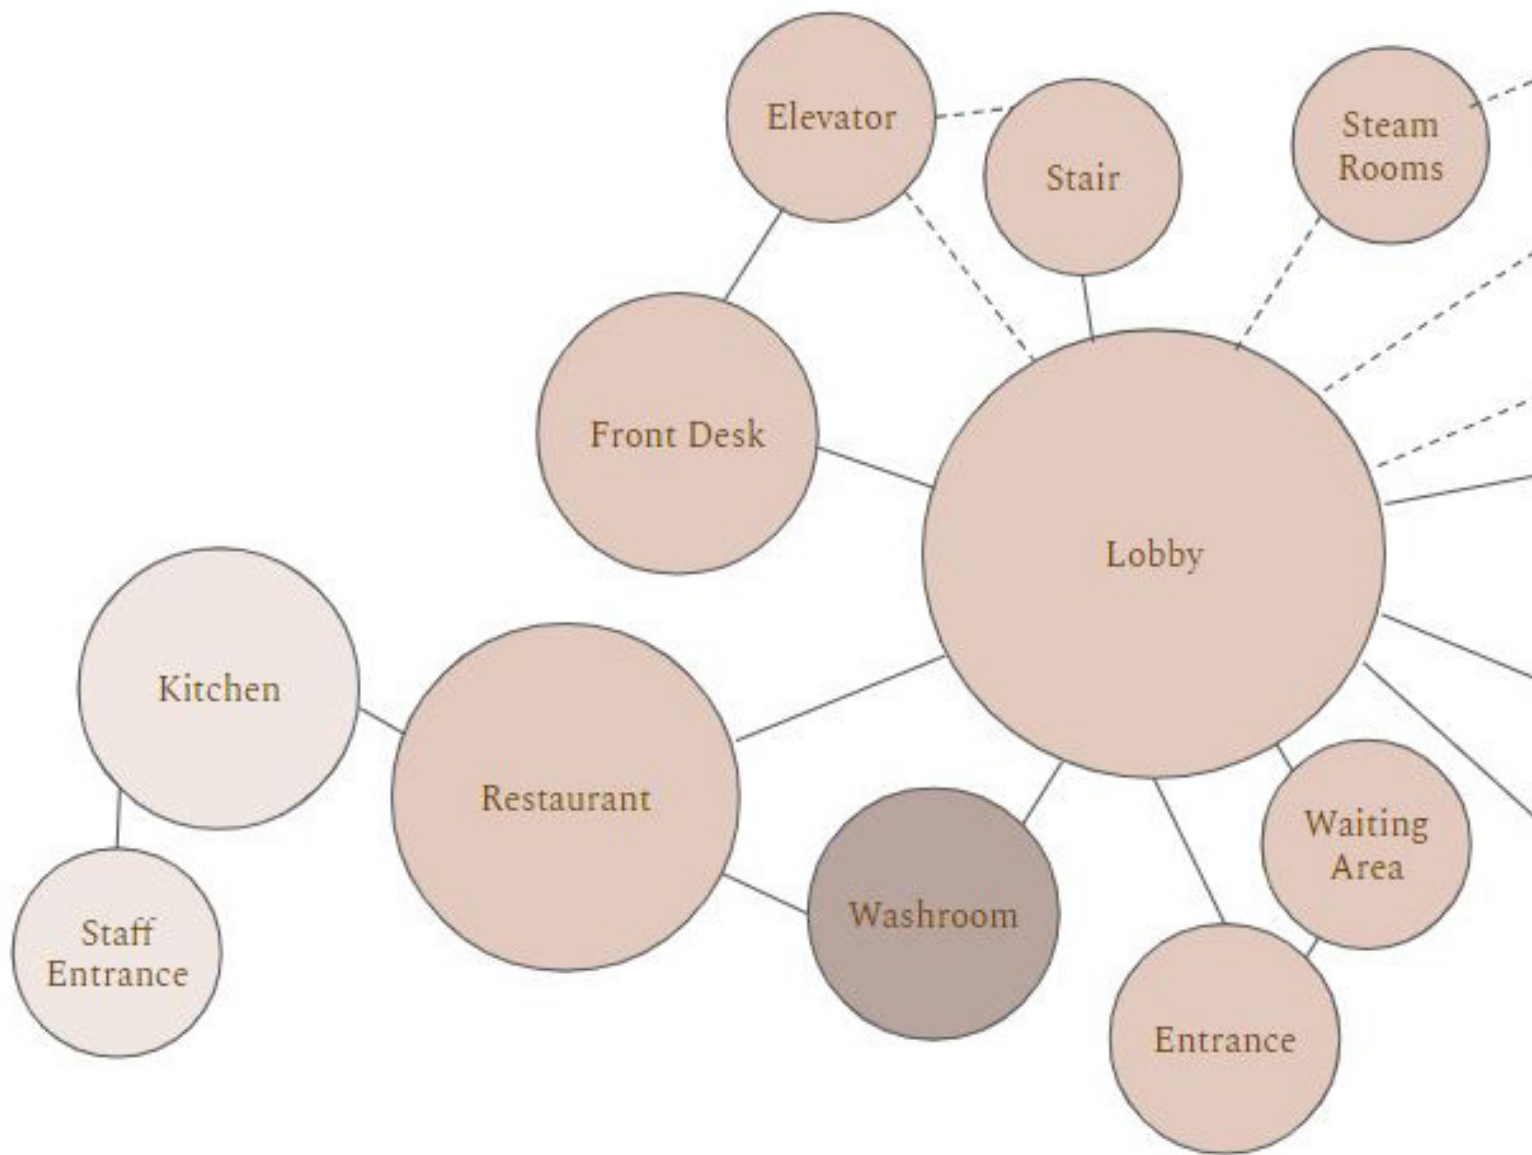

Ruby Lake
Boutique
Hotel in
Sunshine
Coast

Main Floor

1. Lobby
2. Front Desk
3. Waiting Area
4. Spa
5. Indoor Pool
6. Lounge
7. Infinity Pool
8. Steam Room
9. Sauna
10. Staff Room
11. Manager Room
12. Office
13. Kitchen
14. Restaurant

Upper Floor

1. Stairs
2. Standard Room
3. Executive Room
4. Standard Room
5. Standard Room
6. Executive Room
7. Linen Storage
8. Executive Room
9. Standard Room

Design Concept

A luxury hotel provides services, including spa, steam rooms, saunas, etc., which allows guests to feel relaxed and to recharge. The hotel is located next to the lake with both mountain view and lake view. The design is inspired by shimmer reflected from the ocean in the sunlight, shining with a soft, slighting wavering light. Also, materials like wood and stone will be applied to the design in order to balance the sparkling elements with the elements of nature.

RUBY LAKE

ELEVATIONS

Bubble Diagram
Main Floor

Executive Room

Bathroom in
Executive Room

23

Standard Room

Standard Room