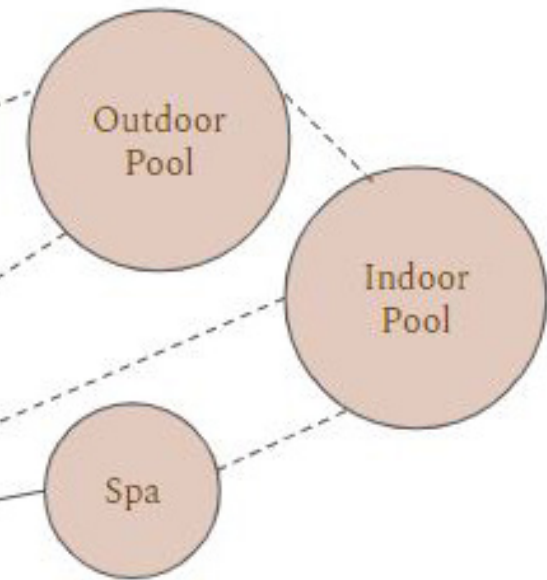

Ruby Lake
Boutique
Hotel in
Sunshine
Coast

Main Floor

1. Lobby
2. Front Desk
3. Waiting Area
4. Spa
5. Indoor Pool
6. Lounge
7. Infinity Pool
8. Steam Room
9. Sauna
10. Staff Room
11. Manager Room
12. Office
13. Kitchen
14. Restaurant

Upper Floor

1. Stairs
2. Standard Room
3. Executive Room
4. Standard Room
5. Standard Room
6. Executive Room
7. Linen Storage
8. Executive Room
9. Standard Room

Design Concept

A luxury hotel provides services, including spa, steam rooms, saunas, etc., which allows guests to feel relaxed and to recharge. The hotel is located next to the lake with both mountain view and lake view. The design is inspired by shimmer reflected from the ocean in the sunlight, shining with a soft, slighting wavering light. Also, materials like wood and stone will be applied to the design in order to balance the sparkling elements with the elements of nature.

RUBY LAKE

ELEVATIONS

Bubble Diagram
Main Floor

Executive Room

Bathroom in
Executive Room

23

Standard Room

Standard Room