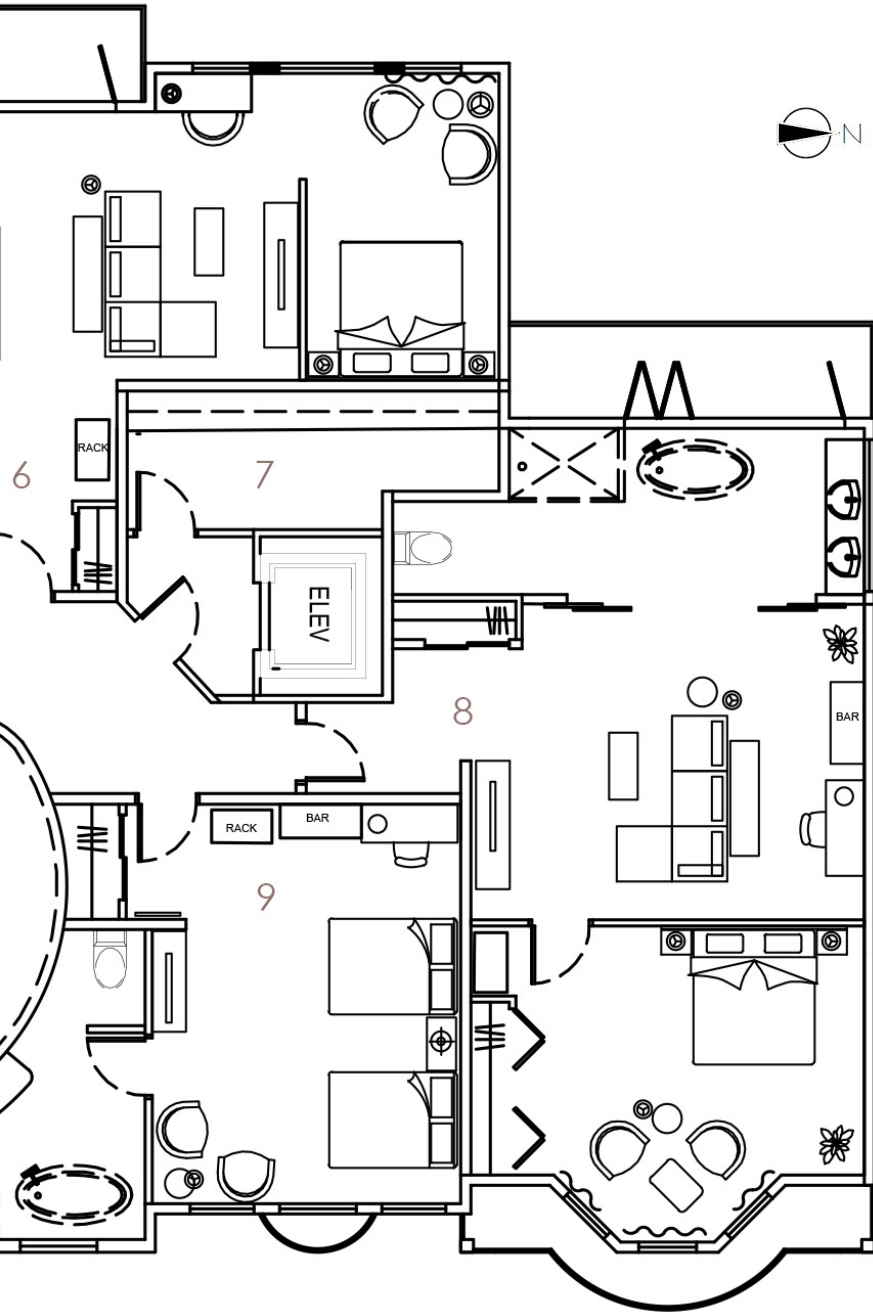

Ruby Lake
Boutique
Hotel in
Sunshine
Coast

Main Floor

1. Lobby
2. Front Desk
3. Waiting Area
4. Spa
5. Indoor Pool
6. Lounge
7. Infinity Pool
8. Steam Room
9. Sauna
10. Staff Room
11. Manager Room
12. Office
13. Kitchen
14. Restaurant

Upper Floor

1. Stairs
2. Standard Room
3. Executive Room
4. Standard Room
5. Standard Room
6. Executive Room
7. Linen Storage
8. Executive Room
9. Standard Room

Design Concept

A luxury hotel provides services, including spa, steam rooms, saunas, etc., which allows guests to feel relaxed and to recharge. The hotel is located next to the lake with both mountain view and lake view. The design is inspired by shimmer reflected from the ocean in the sunlight, shining with a soft, slighting wavering light. Also, materials like wood and stone will be applied to the design in order to balance the sparkling elements with the elements of nature.

RUBY LAKE

ELEVATIONS

Bubble Diagram
Main Floor

Executive Room

Bathroom in
Executive Room

23

Standard Room

Standard Room