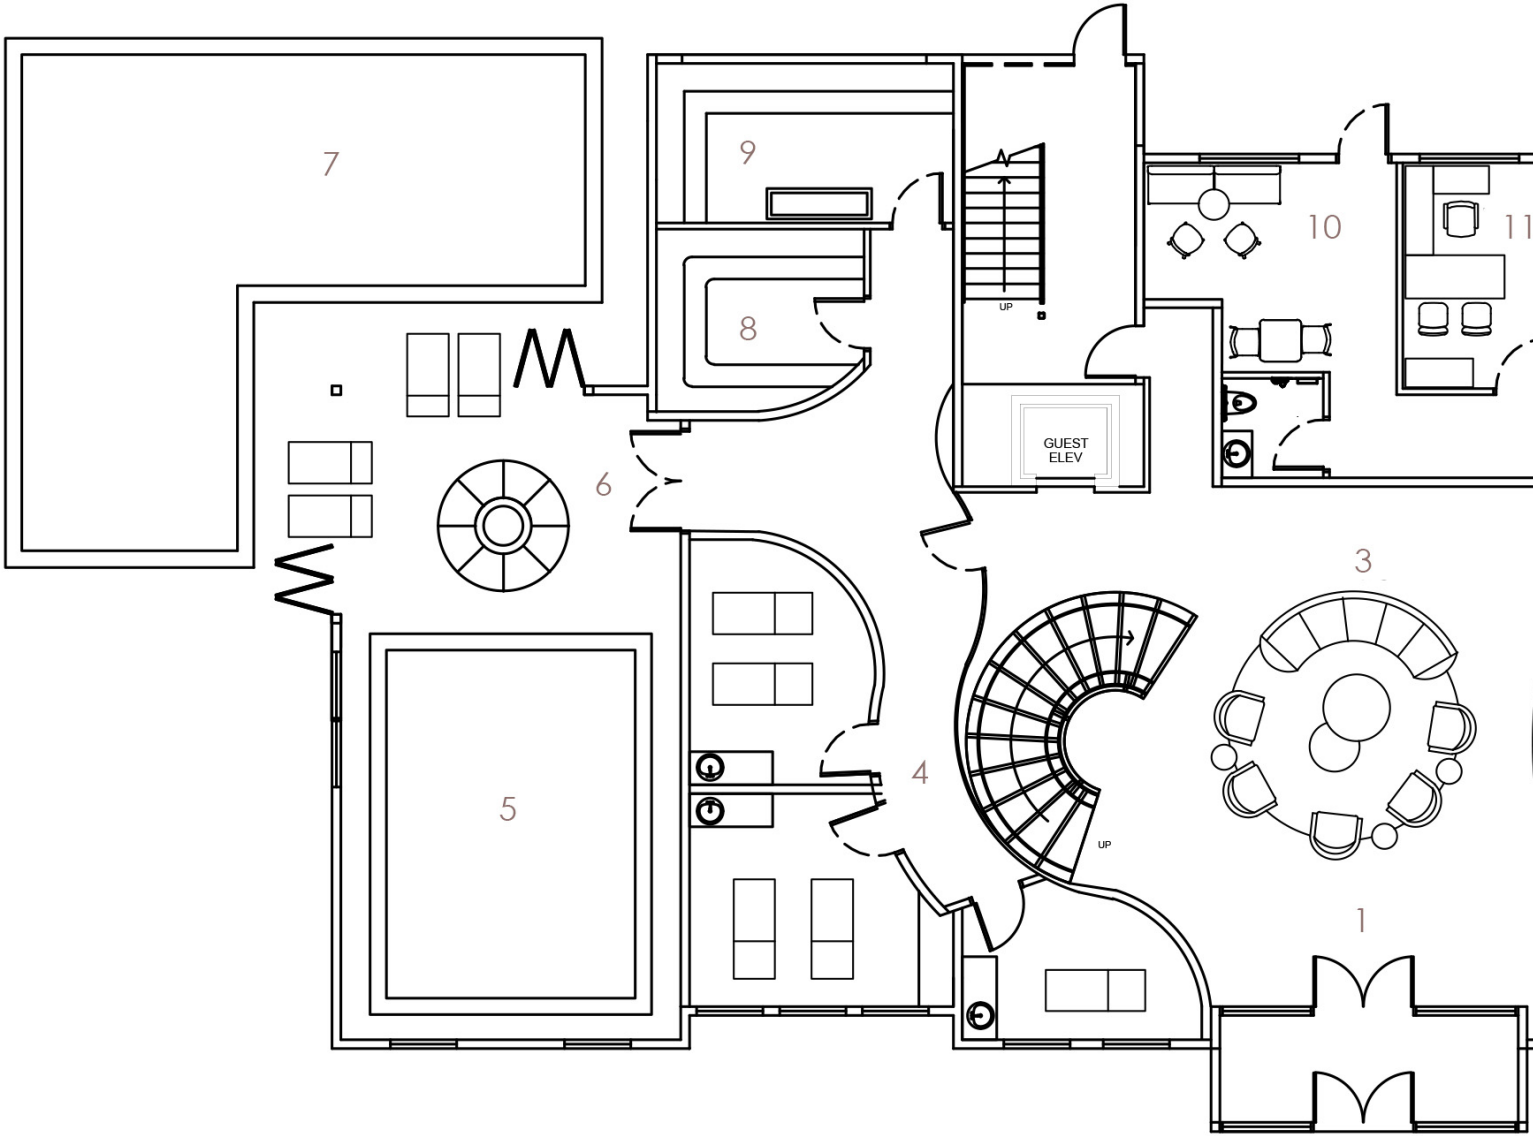

Ruby Lake
Boutique
Hotel in
Sunshine
Coast

Main Floor

1. Lobby
2. Front Desk
3. Waiting Area
4. Spa
5. Indoor Pool
6. Lounge
7. Infinity Pool
8. Steam Room
9. Sauna
10. Staff Room
11. Manager Room
12. Office
13. Kitchen
14. Restaurant

Upper Floor

1. Stairs
2. Standard Room
3. Executive Room
4. Standard Room
5. Standard Room
6. Executive Room
7. Linen Storage
8. Executive Room
9. Standard Room

Design Concept

A luxury hotel provides services, including spa, steam rooms, saunas, etc., which allows guests to feel relaxed and to recharge. The hotel is located next to the lake with both mountain view and lake view. The design is inspired by shimmer reflected from the ocean in the sunlight, shining with a soft, slighting wavering light. Also, materials like wood and stone will be applied to the design in order to balance the sparkling elements with the elements of nature.

RUBY LAKE

ELEVATIONS

Bubble Diagram
Main Floor

Executive Room

Bathroom in
Executive Room

23

Standard Room

Standard Room