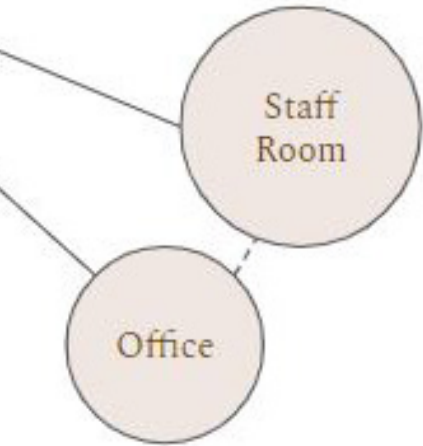

Ruby Lake
Boutique
Hotel in
Sunshine
Coast

Main Floor

1. Lobby
2. Front Desk
3. Waiting Area
4. Spa
5. Indoor Pool
6. Lounge
7. Infinity Pool
8. Steam Room
9. Sauna
10. Staff Room
11. Manager Room
12. Office
13. Kitchen
14. Restaurant

Upper Floor

1. Stairs
2. Standard Room
3. Executive Room
4. Standard Room
5. Standard Room
6. Executive Room
7. Linen Storage
8. Executive Room
9. Standard Room

Design Concept

A luxury hotel provides services, including spa, steam rooms, saunas, etc., which allows guests to feel relaxed and to recharge. The hotel is located next to the lake with both mountain view and lake view. The design is inspired by shimmer reflected from the ocean in the sunlight, shining with a soft, slighting wavering light. Also, materials like wood and stone will be applied to the design in order to balance the sparkling elements with the elements of nature.

RUBY LAKE

ELEVATIONS

Bubble Diagram
Main Floor

Executive Room

Bathroom in
Executive Room

23

Standard Room

Standard Room