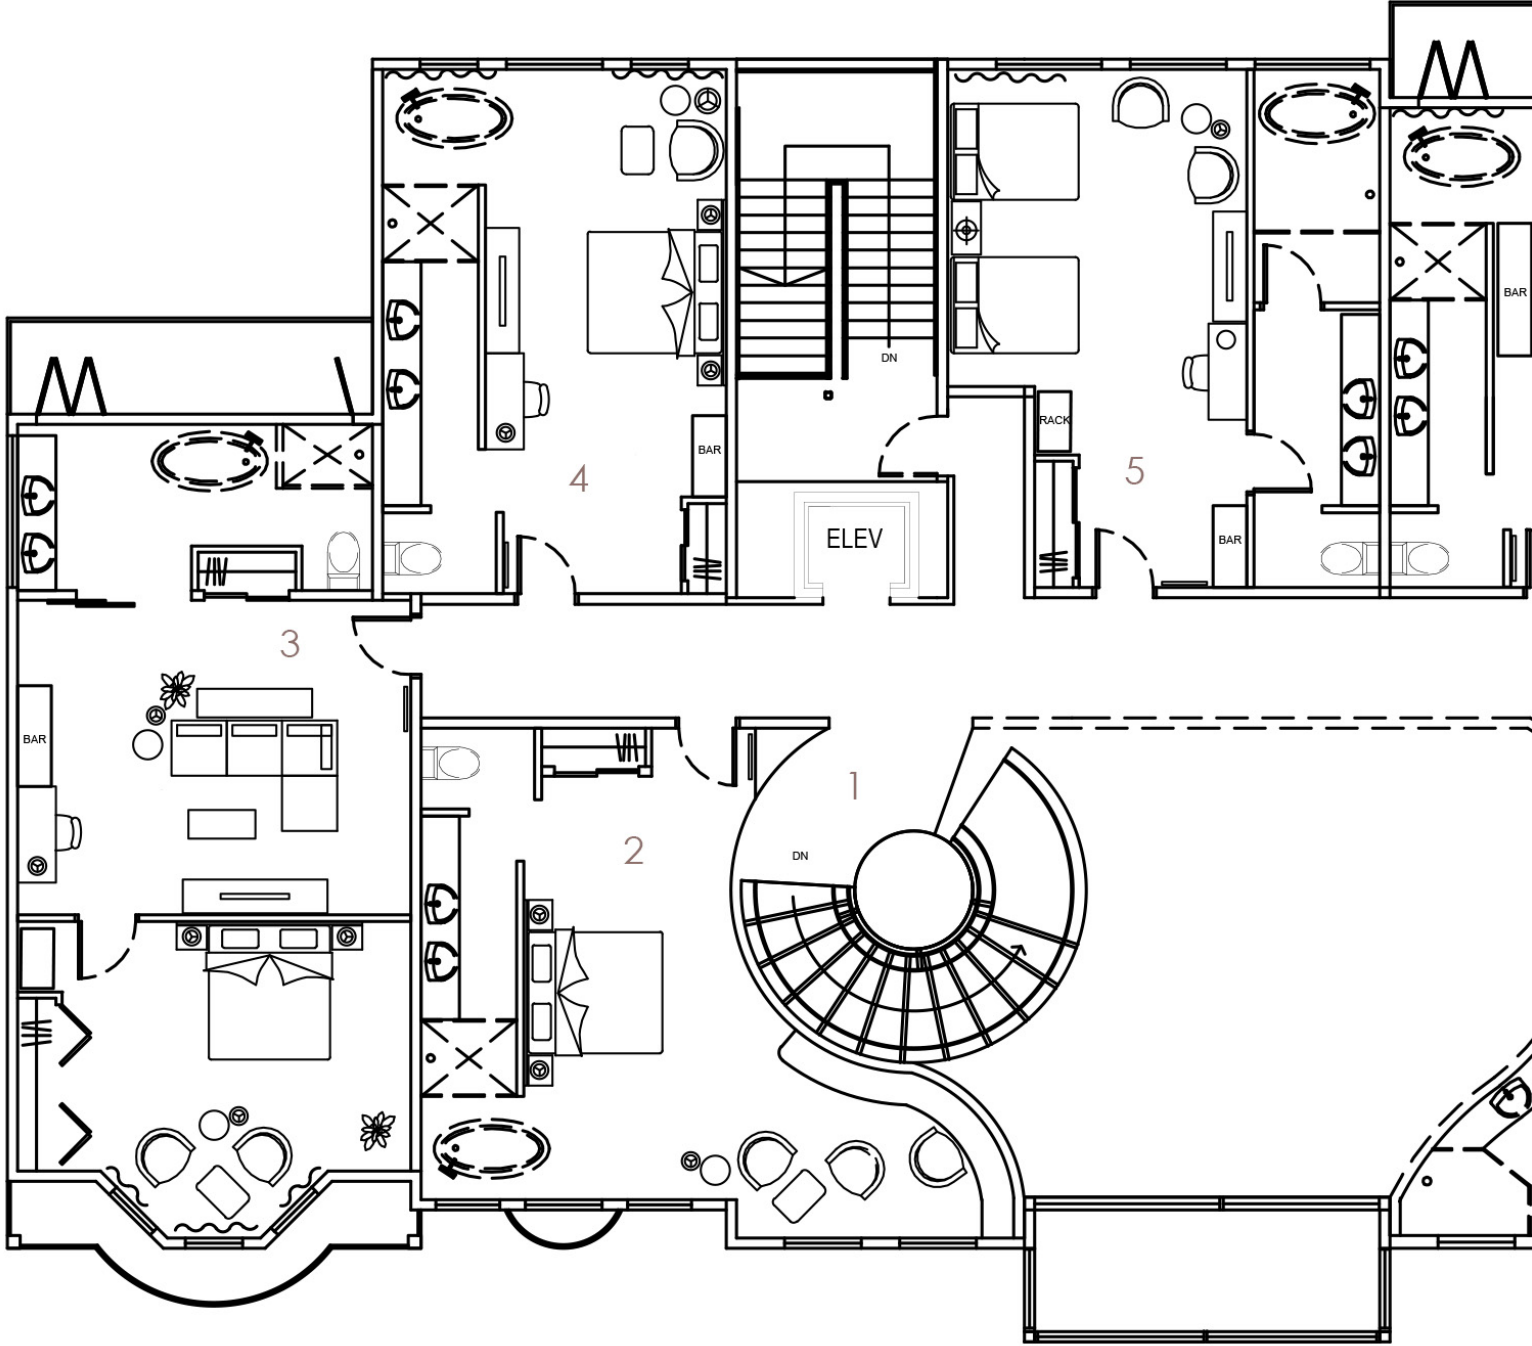

Ruby Lake
Boutique
Hotel in
Sunshine
Coast

Main Floor

1. Lobby
2. Front Desk
3. Waiting Area
4. Spa
5. Indoor Pool
6. Lounge
7. Infinity Pool
8. Steam Room
9. Sauna
10. Staff Room
11. Manager Room
12. Office
13. Kitchen
14. Restaurant

Upper Floor

1. Stairs
2. Standard Room
3. Executive Room
4. Standard Room
5. Standard Room
6. Executive Room
7. Linen Storage
8. Executive Room
9. Standard Room

Design Concept

A luxury hotel provides services, including spa, steam rooms, saunas, etc., which allows guests to feel relaxed and to recharge. The hotel is located next to the lake with both mountain view and lake view. The design is inspired by shimmer reflected from the ocean in the sunlight, shining with a soft, slighting wavering light. Also, materials like wood and stone will be applied to the design in order to balance the sparkling elements with the elements of nature.

RUBY LAKE

ELEVATIONS

Bubble Diagram
Main Floor

Executive Room

Bathroom in
Executive Room

23

Standard Room

Standard Room