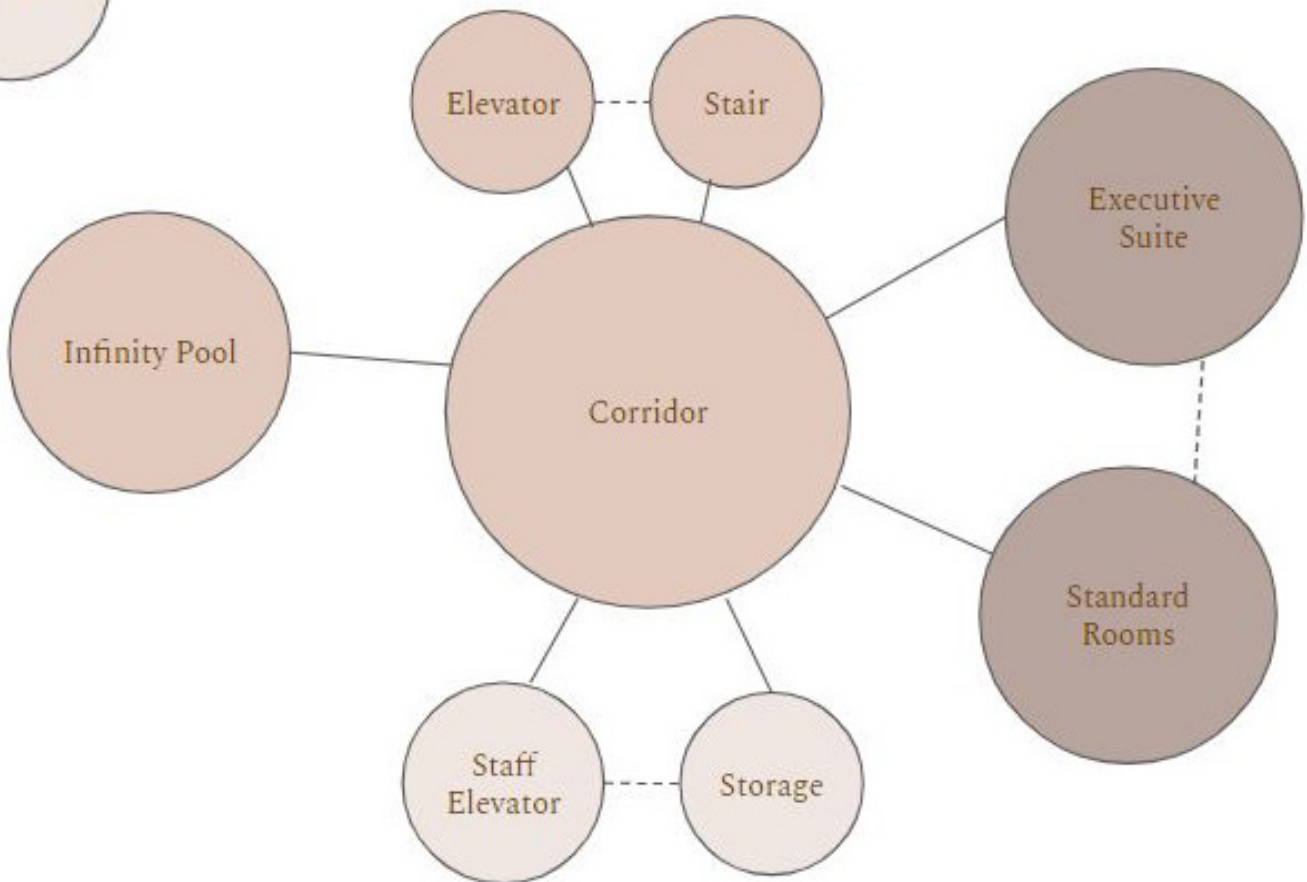

Ruby Lake
Boutique
Hotel in
Sunshine
Coast

Main Floor

1. Lobby
2. Front Desk
3. Waiting Area
4. Spa
5. Indoor Pool
6. Lounge
7. Infinity Pool
8. Steam Room
9. Sauna
10. Staff Room
11. Manager Room
12. Office
13. Kitchen
14. Restaurant

Upper Floor

1. Stairs
2. Standard Room
3. Executive Room
4. Standard Room
5. Standard Room
6. Executive Room
7. Linen Storage
8. Executive Room
9. Standard Room

Design Concept

A luxury hotel provides services, including spa, steam rooms, saunas, etc., which allows guests to feel relaxed and to recharge. The hotel is located next to the lake with both mountain view and lake view. The design is inspired by shimmer reflected from the ocean in the sunlight, shining with a soft, slighting wavering light. Also, materials like wood and stone will be applied to the design in order to balance the sparkling elements with the elements of nature.

RUBY LAKE

ELEVATIONS

Bubble Diagram
Main Floor

Executive Room

Bathroom in
Executive Room

23

Standard Room

Standard Room