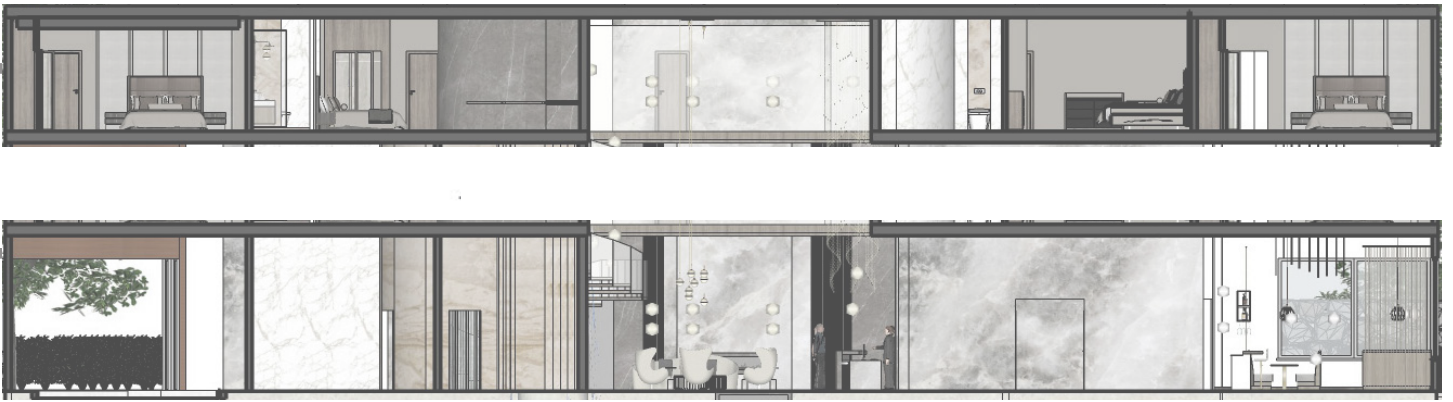

Ruby Lake
Boutique
Hotel in
Sunshine
Coast

Main Floor

1. Lobby
2. Front Desk
3. Waiting Area
4. Spa
5. Indoor Pool
6. Lounge
7. Infinity Pool
8. Steam Room
9. Sauna
10. Staff Room
11. Manager Room
12. Office
13. Kitchen
14. Restaurant

Upper Floor

1. Stairs
2. Standard Room
3. Executive Room
4. Standard Room
5. Standard Room
6. Executive Room
7. Linen Storage
8. Executive Room
9. Standard Room

Design Concept

A luxury hotel provides services, including spa, steam rooms, saunas, etc., which allows guests to feel relaxed and to recharge. The hotel is located next to the lake with both mountain view and lake view. The design is inspired by shimmer reflected from the ocean in the sunlight, shining with a soft, slighting wavering light. Also, materials like wood and stone will be applied to the design in order to balance the sparkling elements with the elements of nature.

RUBY LAKE

ELEVATIONS

Bubble Diagram
Main Floor

Executive Room

Bathroom in
Executive Room

23

Standard Room

Standard Room