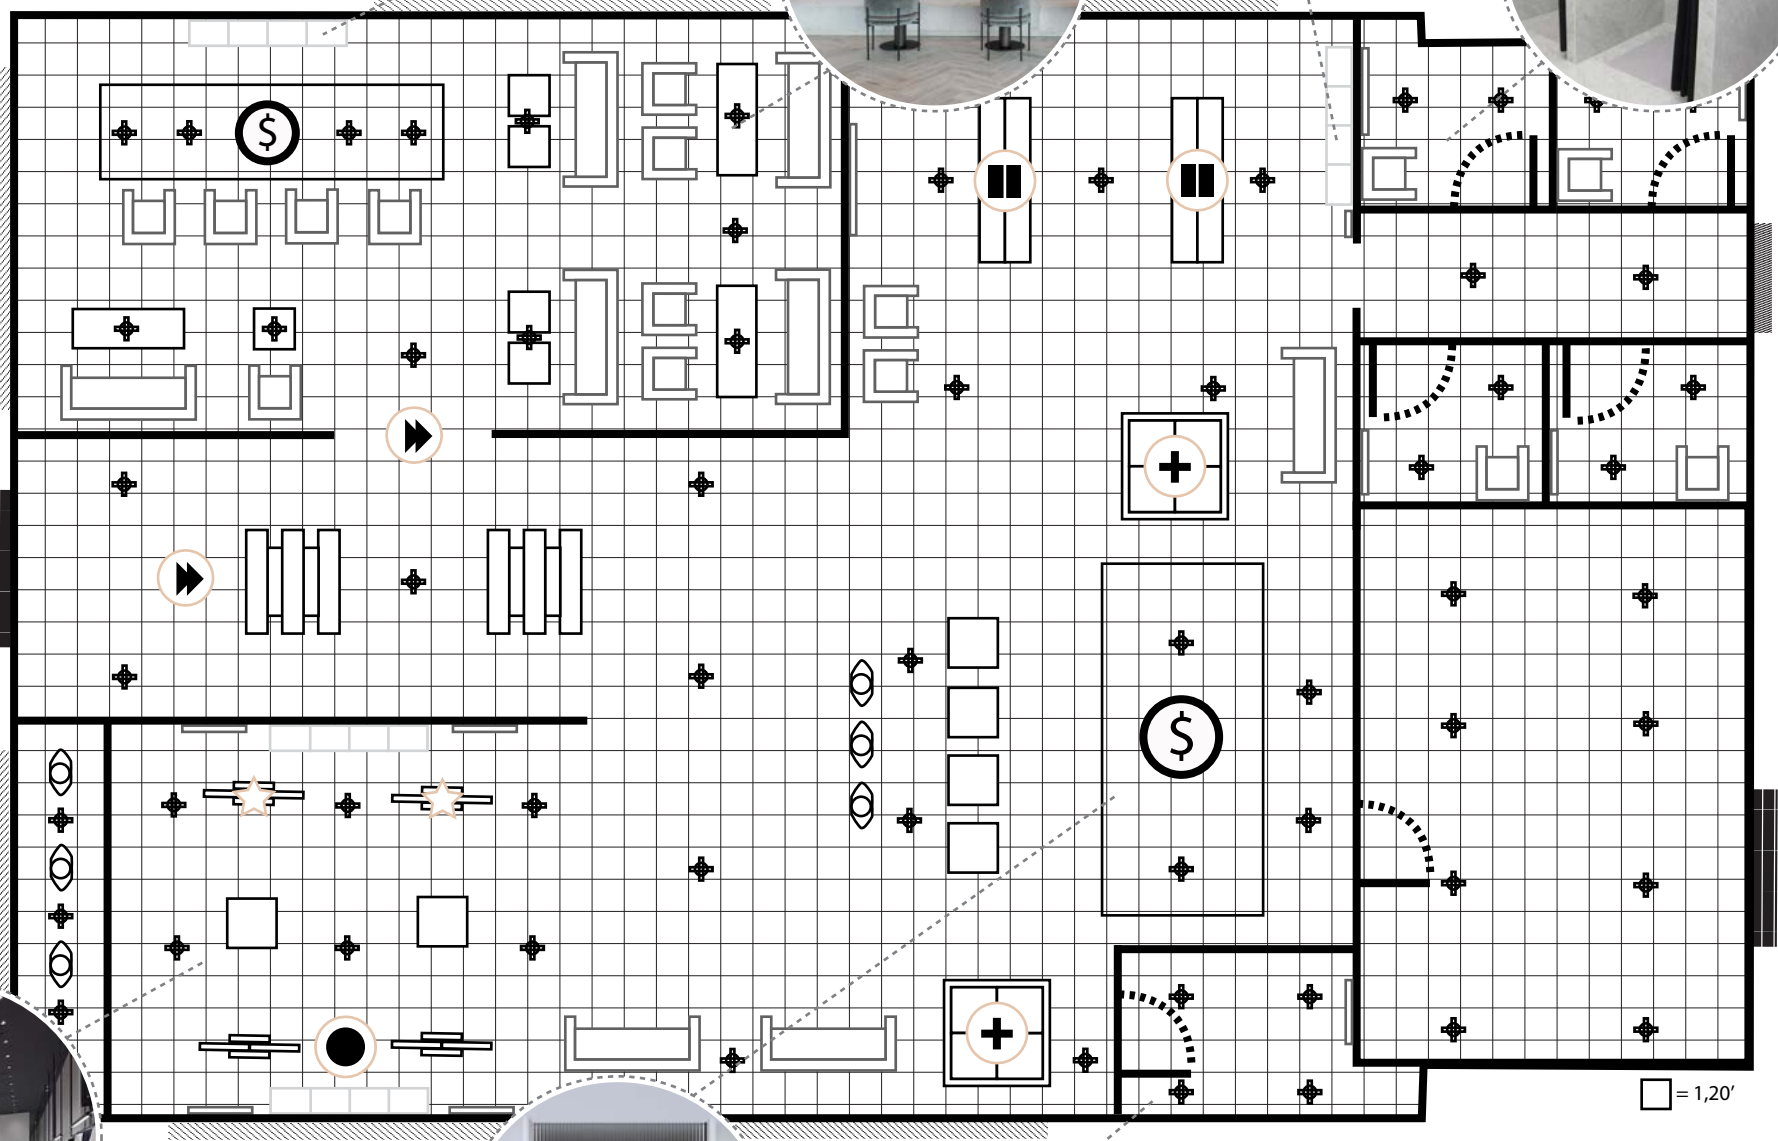

MYSHOP PHYSICAL STORE LAYOUT

FIXTURE IDEAS

- 1 Cash Wrap/Showcase
- 2 Straight Rack
- 3 Mannequin
- 4 Tiered Display Table
- 5 Four Way Rack
- 6 Stacked Cube Display
- 7 Straight Arm Racks
- Bins/Cubes
- Lighting
- Seating
- Mirror

Points of Access/Wayfinding Passageways

- Access Point (arrow icon)
- Access Point (arrow icon)
- Window (hatched rectangle icon)
- Entrance (solid rectangle icon)

- Key Item (star icon)
- Key Item (circle icon)
- Key Item (plus icon)
- Key Item (rectangle icon)