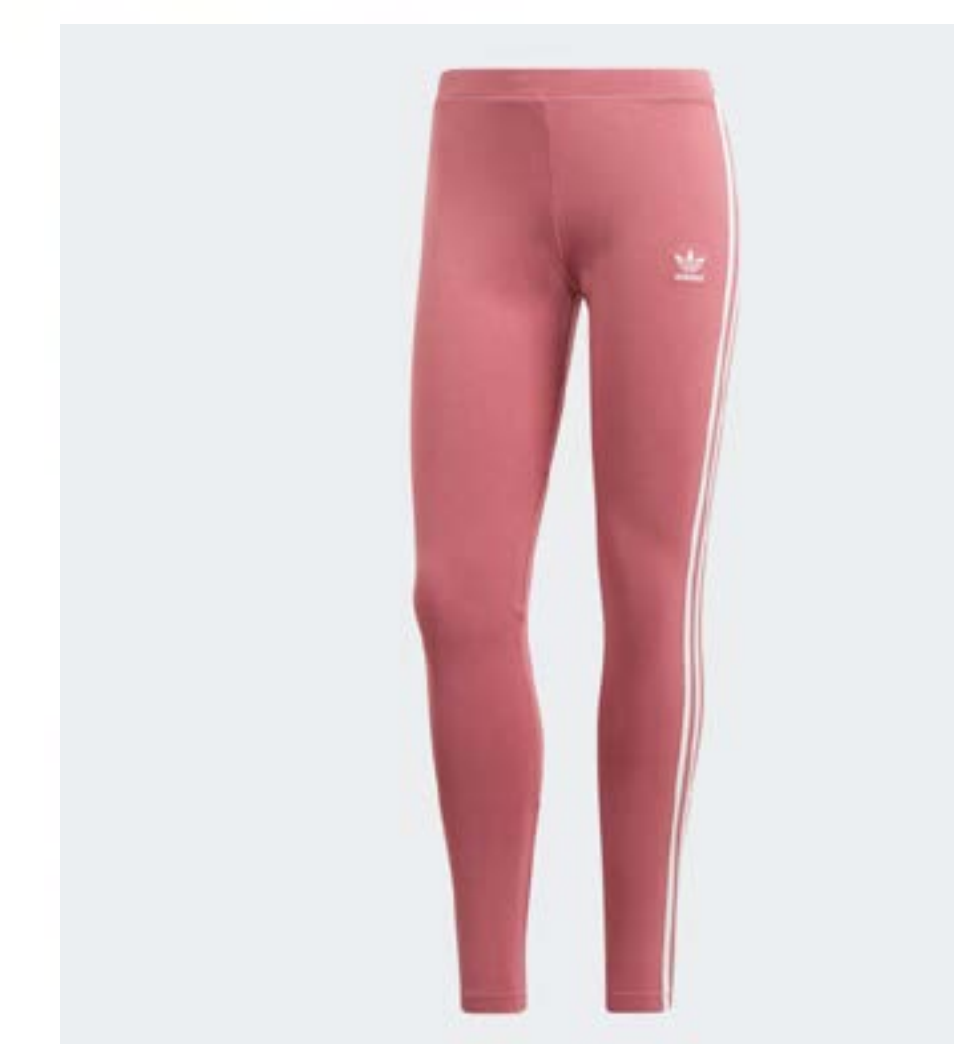

Shop Women's

Shop Womens

**NIKE**  
Pro Hero Sports Bra  
\$35.99

**UNDER ARMOUR**  
Spectra 1/2 Zip - \$70  
\$70.00

**LULULEMON**  
Fly Away Tamer  
\$12.00

**SWELL**  
Water Bottle  
\$50.00

**ADIDAS**  
3-Stripes Leggings  
\$45.00

[Add to Cart](#)

Delivery time: 4-7 business day(s)

[Add to Wishlist](#)

Product Info

Color: Black

The Pro Hero Women's High Support Sports Bra is designed with a moulded fit for comfortable, defined support during your most intense workouts. Technology helps keep you dry and comfortable moulded cups provide support and added hook-and-eye clasp designed for easy on and off wide, adjustable straps for a customised fit.

**Size & Fit**

Body/Front-panel lining: Dri-Fit 70% Nylon | 30% Elastane

Mesh lining/elastic: Dri-Fit 82% Nylon | 18% Elastane

Pad top/back: Dri-Fit 100% Polyester

Pad: 100% Polyurethane

SKU# 0000000010123269