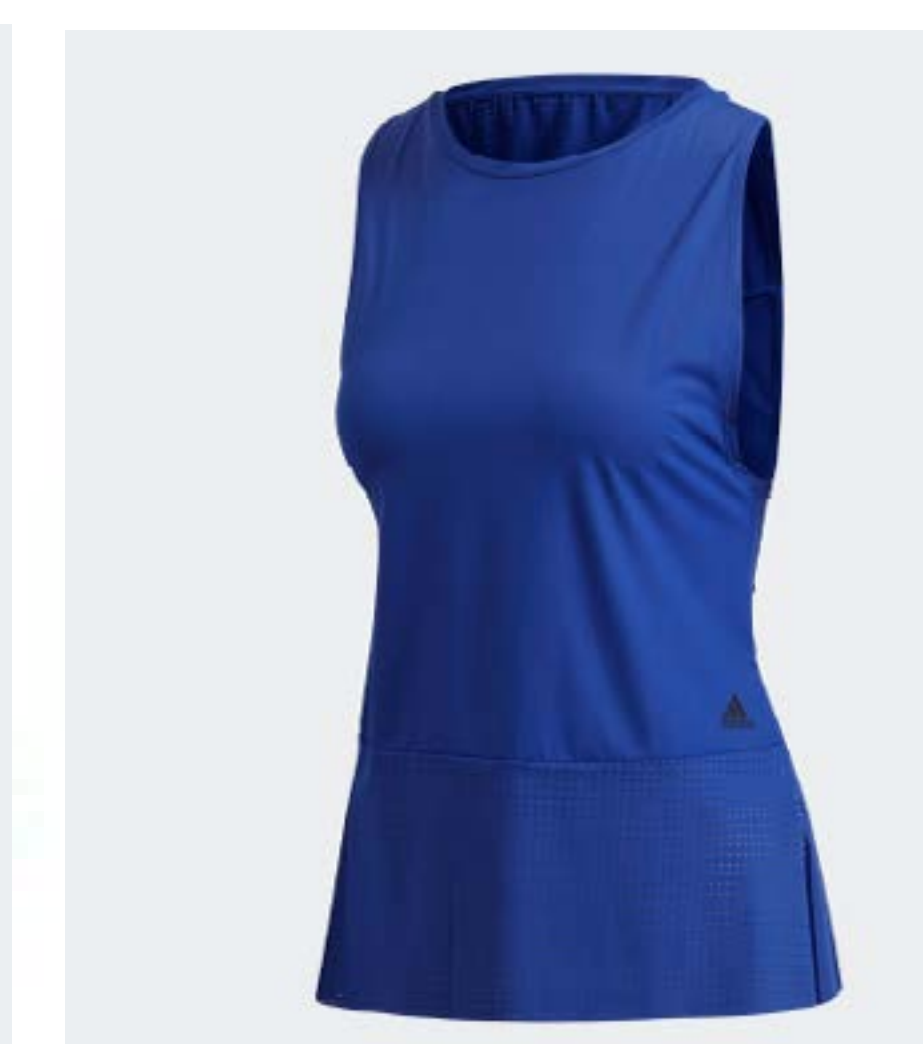

Shop Women's

Shop Womens

**NIKE**  
Pro Hero Sports Bra  
\$35.99

**UNDER ARMOUR**  
Spectra 1/2 Zip - \$70  
\$70.00

**LULULEMON**  
Fly Away Tamer  
\$12.00

**SWELL**  
Water Bottle  
\$50.00

**ADIDAS**  
3-Stripes Leggings  
\$45.00

[Add to Cart](#)

Delivery time: 4-7 business day(s)

[Add to Wishlist](#)

Product Info

Color: Black

The Pro Hero Women's High Support Sports Bra is designed with a moulded fit for comfortable, defined support during your most intense workouts. Technology helps keep you dry and comfortable moulded cups provide support and added hook-and-eye clasp designed for easy on and off wide, adjustable straps for a customised fit.