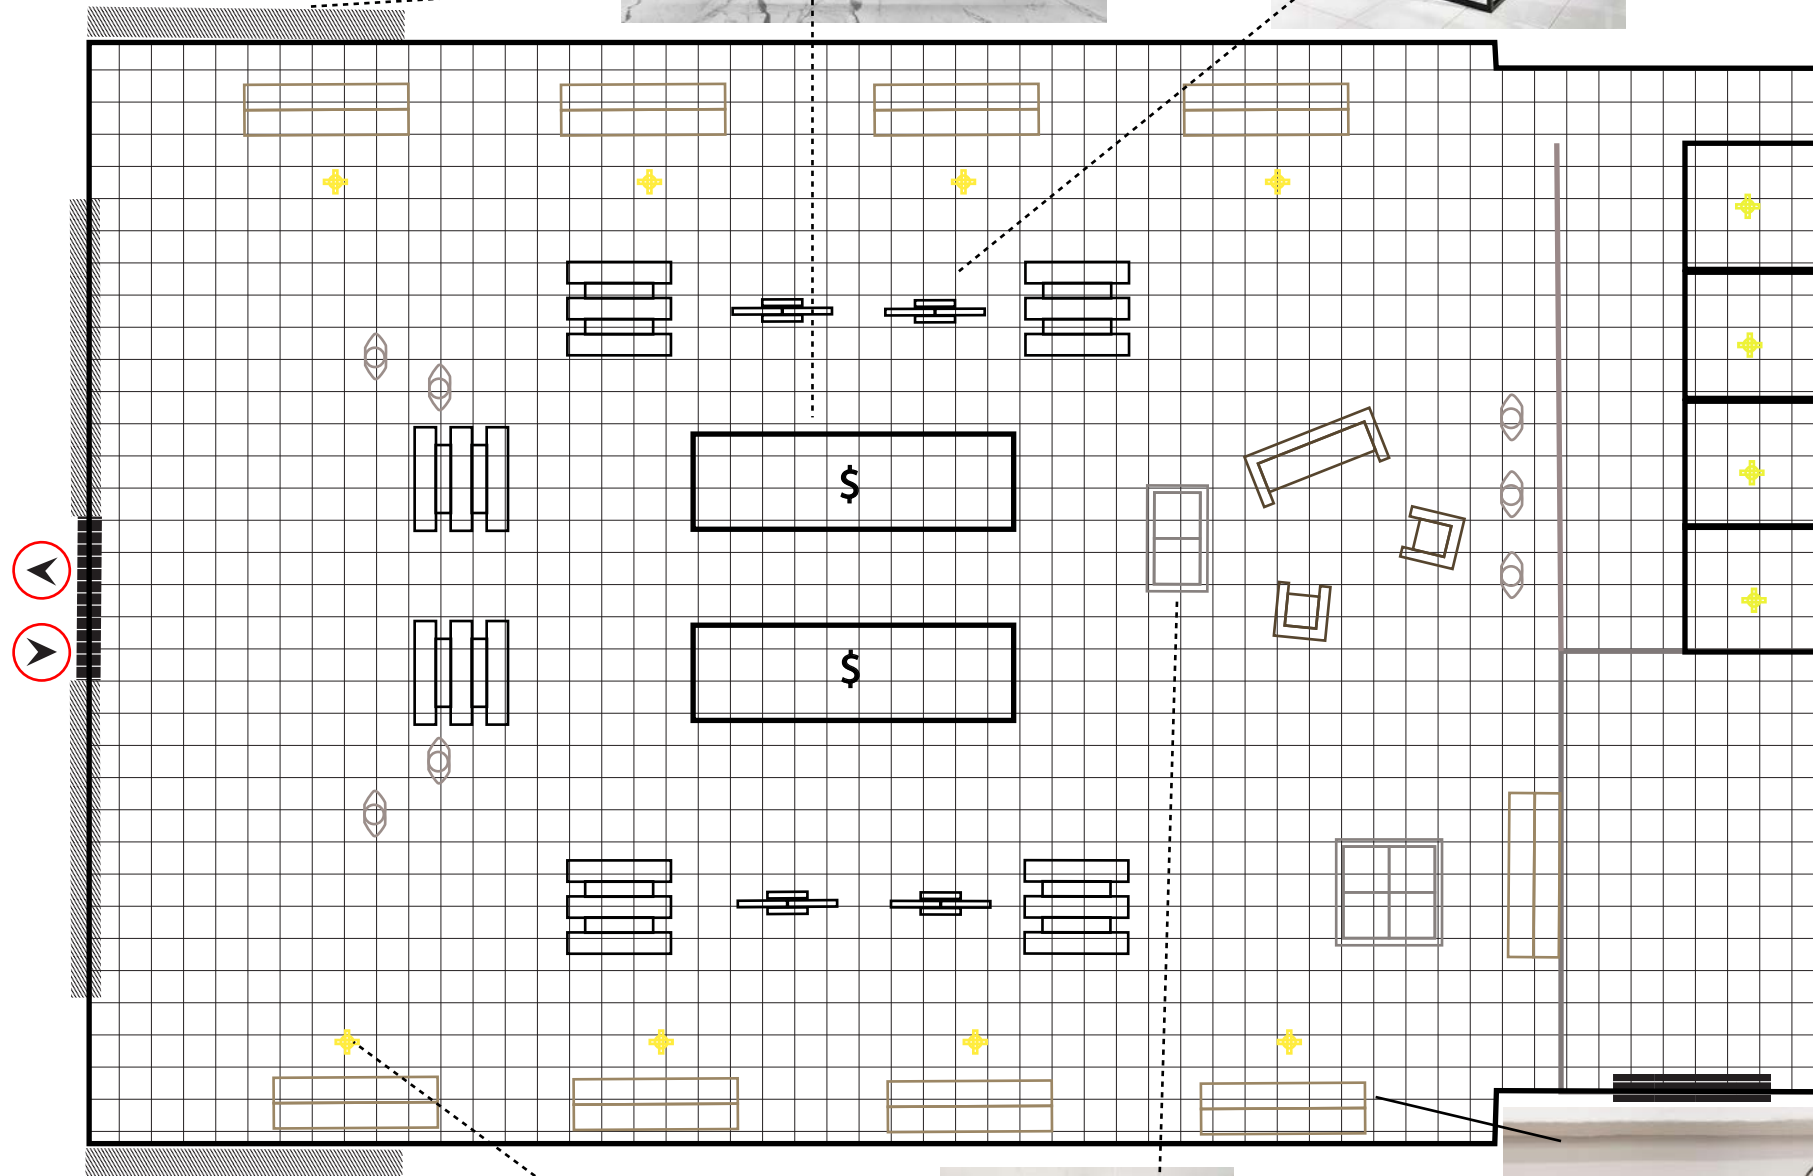

LELLA

FIXTURE IDEAS

- 1 Cash Wrap/Showcase
- 2 Straight Rack
- 3 Mannequin
- 4 Tiered Display Table
- 5 Four Way Rack
- 6 Stacked Cube Display
- 7 Straight Arm Racks
- Two Way Rack
- Lighting
- Bins/Cubes
- Seating

Points of Access/Wayfinding Passageways

- Access Point (Right Arrow)
- Access Point (Up Arrow)
- Window (Hatched Area)
- Entrance (Solid Area)
- Heavy Traffic Flow (Circle with Arrow)
- Key Item (Star)
- Seasonal (Circle)
- Complementary (Circle)
- Cross Merchandise (Circle)