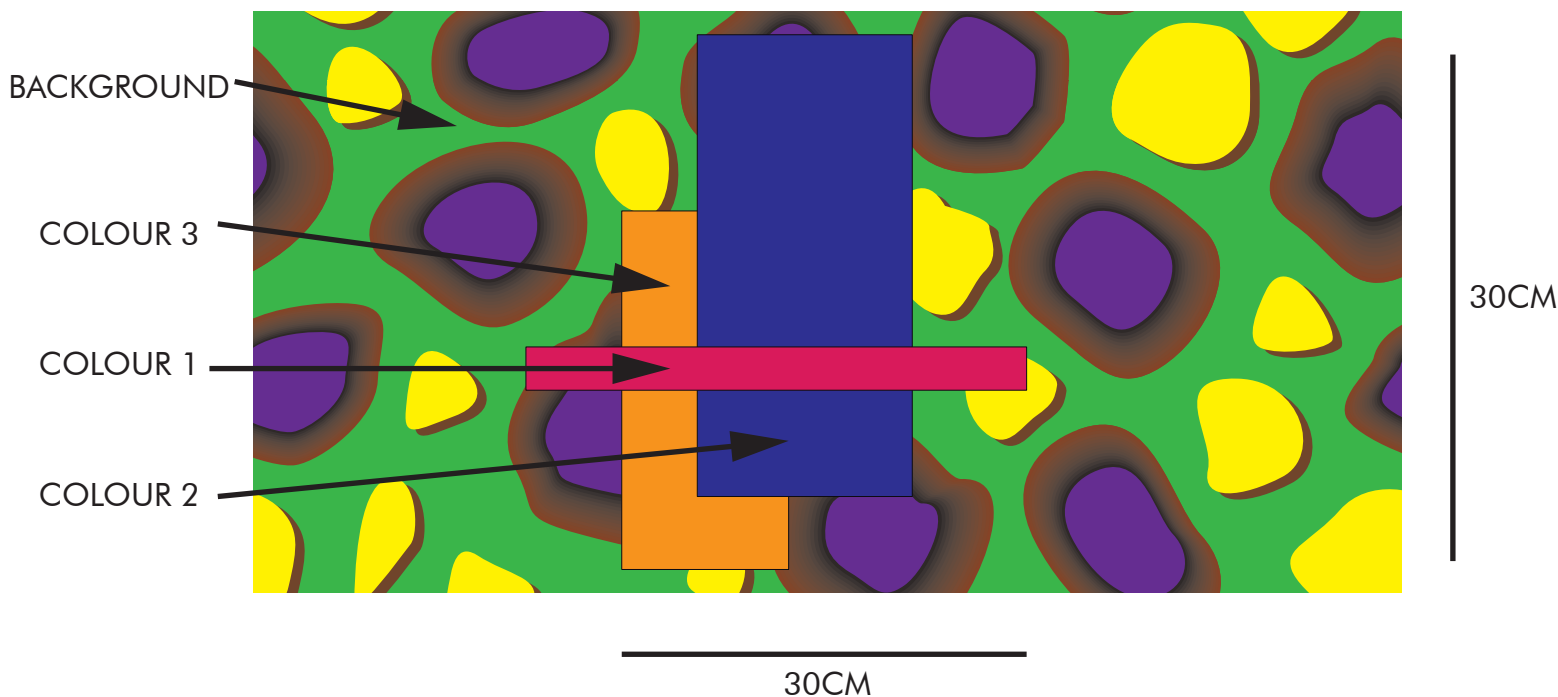

SUPPLIER: SUSU

STYLE: MAN

SEASON: SUMMER 16

REFERENCE: SH0233

GARMENT: ELBOW PATCH SHIRT

DATE:

PRINT

THIS IS NOT THE REAL SIZE: YOU MUST FOLLOW THE SIEZE 30X30

CODE	SH0233.1	SH0233.2	
BACKGROUND	RAPPORT: ANIMAL PRINT	RAPPORT: ANIMAL PRINT	
COLOUR 1	RED 345 TPX	PINK 675 TPX	
COLOUR 2	YELLOW 655 TPX	DARK BLUE 234 TPX	
COLOUR 3	BLUE 655 TPX	ORANGE 655 TPX	

Abel Burillo
abel.burillo@gmail.com