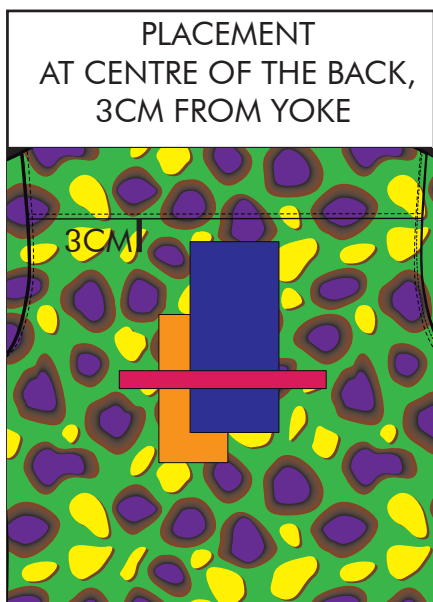

SUPPLIER: SUSU

STYLE: MAN

SEASON: SUMMER 16

REFERENCE: SH0233

GARMENT: ELBOW PATCH SHIRT

DATE:

PRINT

THIS IS NOT THE REAL SIZE: YOU MUST FOLLOW THE SIEZE 30X30

CODE	SH0233.1	SH0233.2	
BACKGROUND	RAPPORT: ANIMAL PRINT	RAPPORT: ANIMAL PRINT	
COLOUR 1	RED 345 TPX	PINK 675 TPX	
COLOUR 2	YELLOW 655 TPX	DARK BLUE 234 TPX	
COLOUR 3	BLUE 655 TPX	ORANGE 655 TPX	

Abel Burillo
abel.burillo@gmail.com