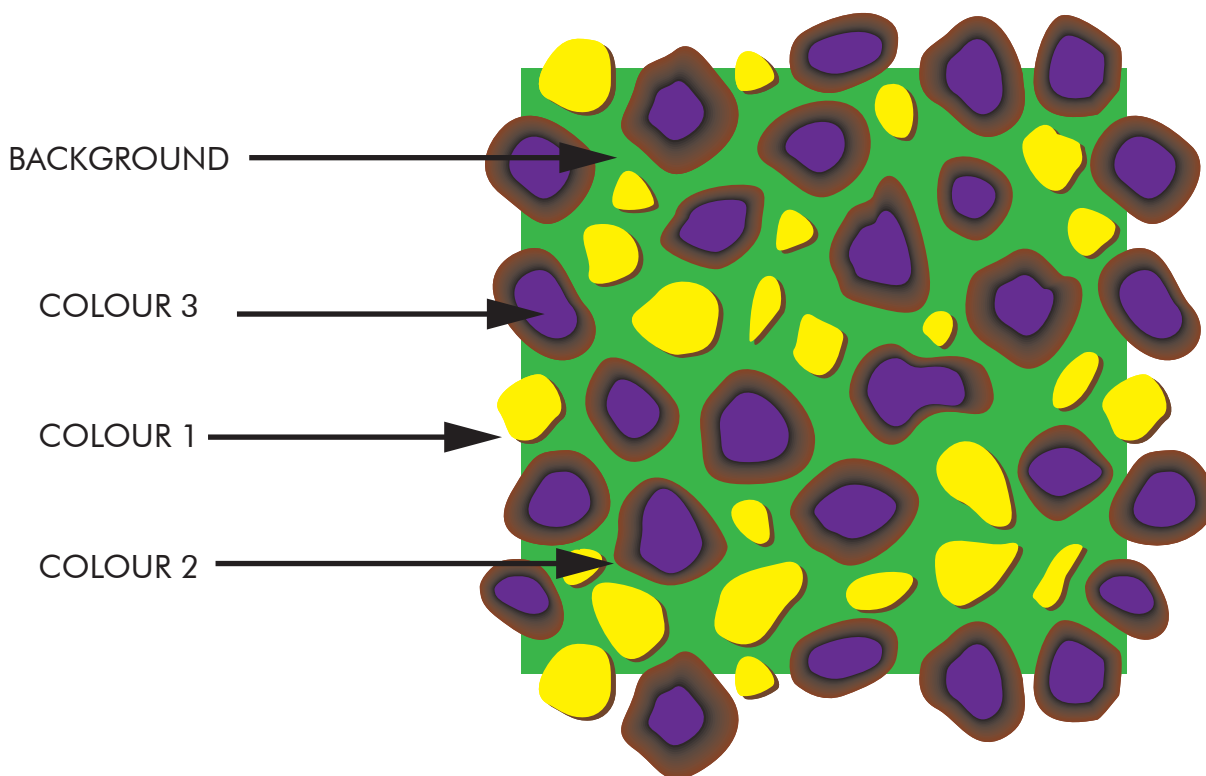

FABRIC: OUTSIDE FABRIC: POPLIN 150g/m²

COMPOSITION: OUTSIDE FABRIC: 100% CO

FINISHES: SOFT WASH

COLORWAY CODE	COLOUR 1	COLOUR 2	COLOUR 3
SH0233.1	BLUE 123 TPX	RED 023 TPX	
SH0233.2	VIOLET 023 TPX	BLUE 123 TPX	

Abel Burillo
abel.burillo@gmail.com

SUPPLIER: SUSU

STYLE: MAN

SEASON: SUMMER 16

REFERENCE: SH0233

GARMENT: ELBOW PATCH SHIRT

DATE:

RAPPORT PRINT

REAL SIZE

PLACEMENT
ALL OVER EXCEPT
INDICATED

CODE	SH0233.1	SH0233.2	
BACKGROUND	BROWN 023 TPX	GREEN 123 TPX	
COLOUR 1	DARK BLACK 678 TPX	YELLOW 675 TPX	
COLOUR 2	DARK BROWN 000 TPX	DARK BROWN 023 TPX	
COLOUR 3	BLACK 000 TPX	VIOLET 023 TPX	