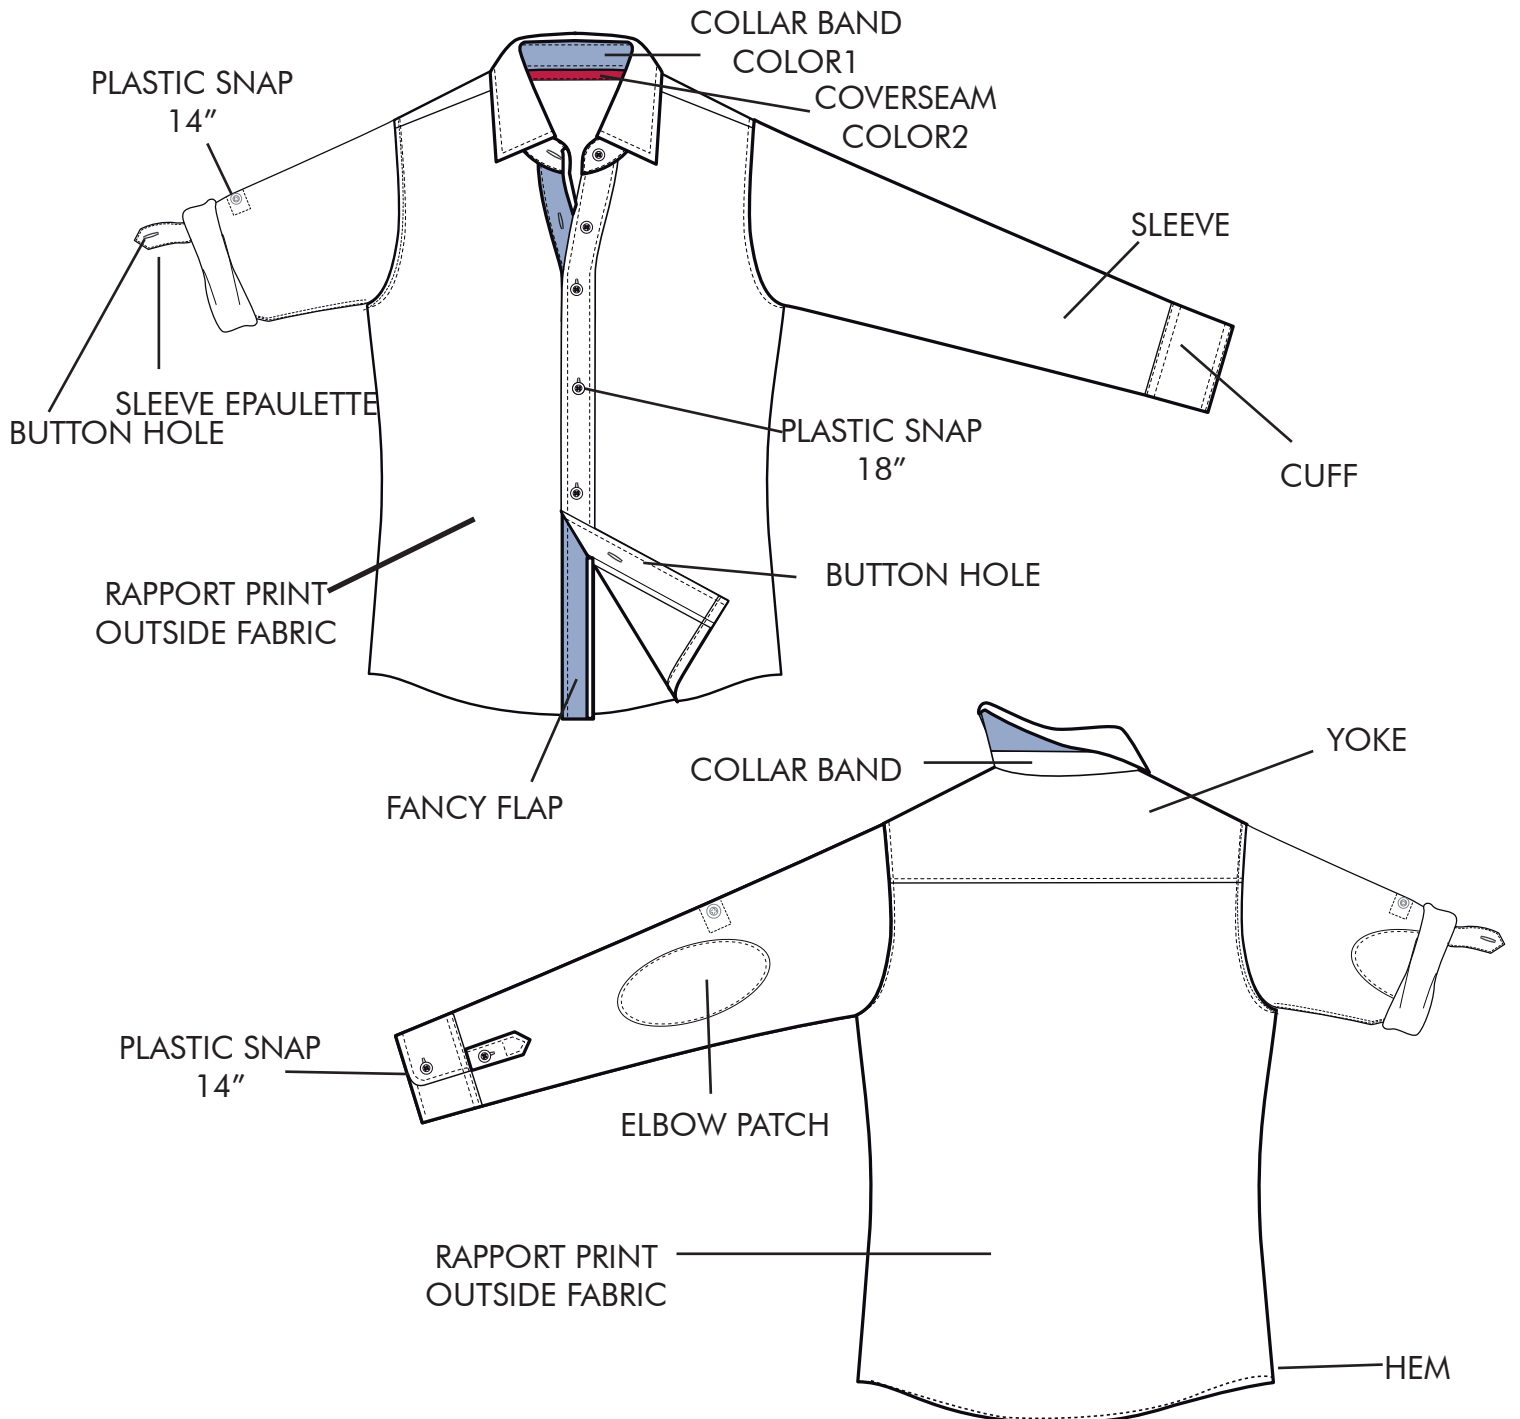

SH0233.2

Abel Burillo
abel.burillo@gmail.com

SUPPLIER: SUSU

STYLE: MAN

SEASON: SUMMER 16

REFERENCE: SH0233

GARMENT: ELBOW PATCH SHIRT

DATE: