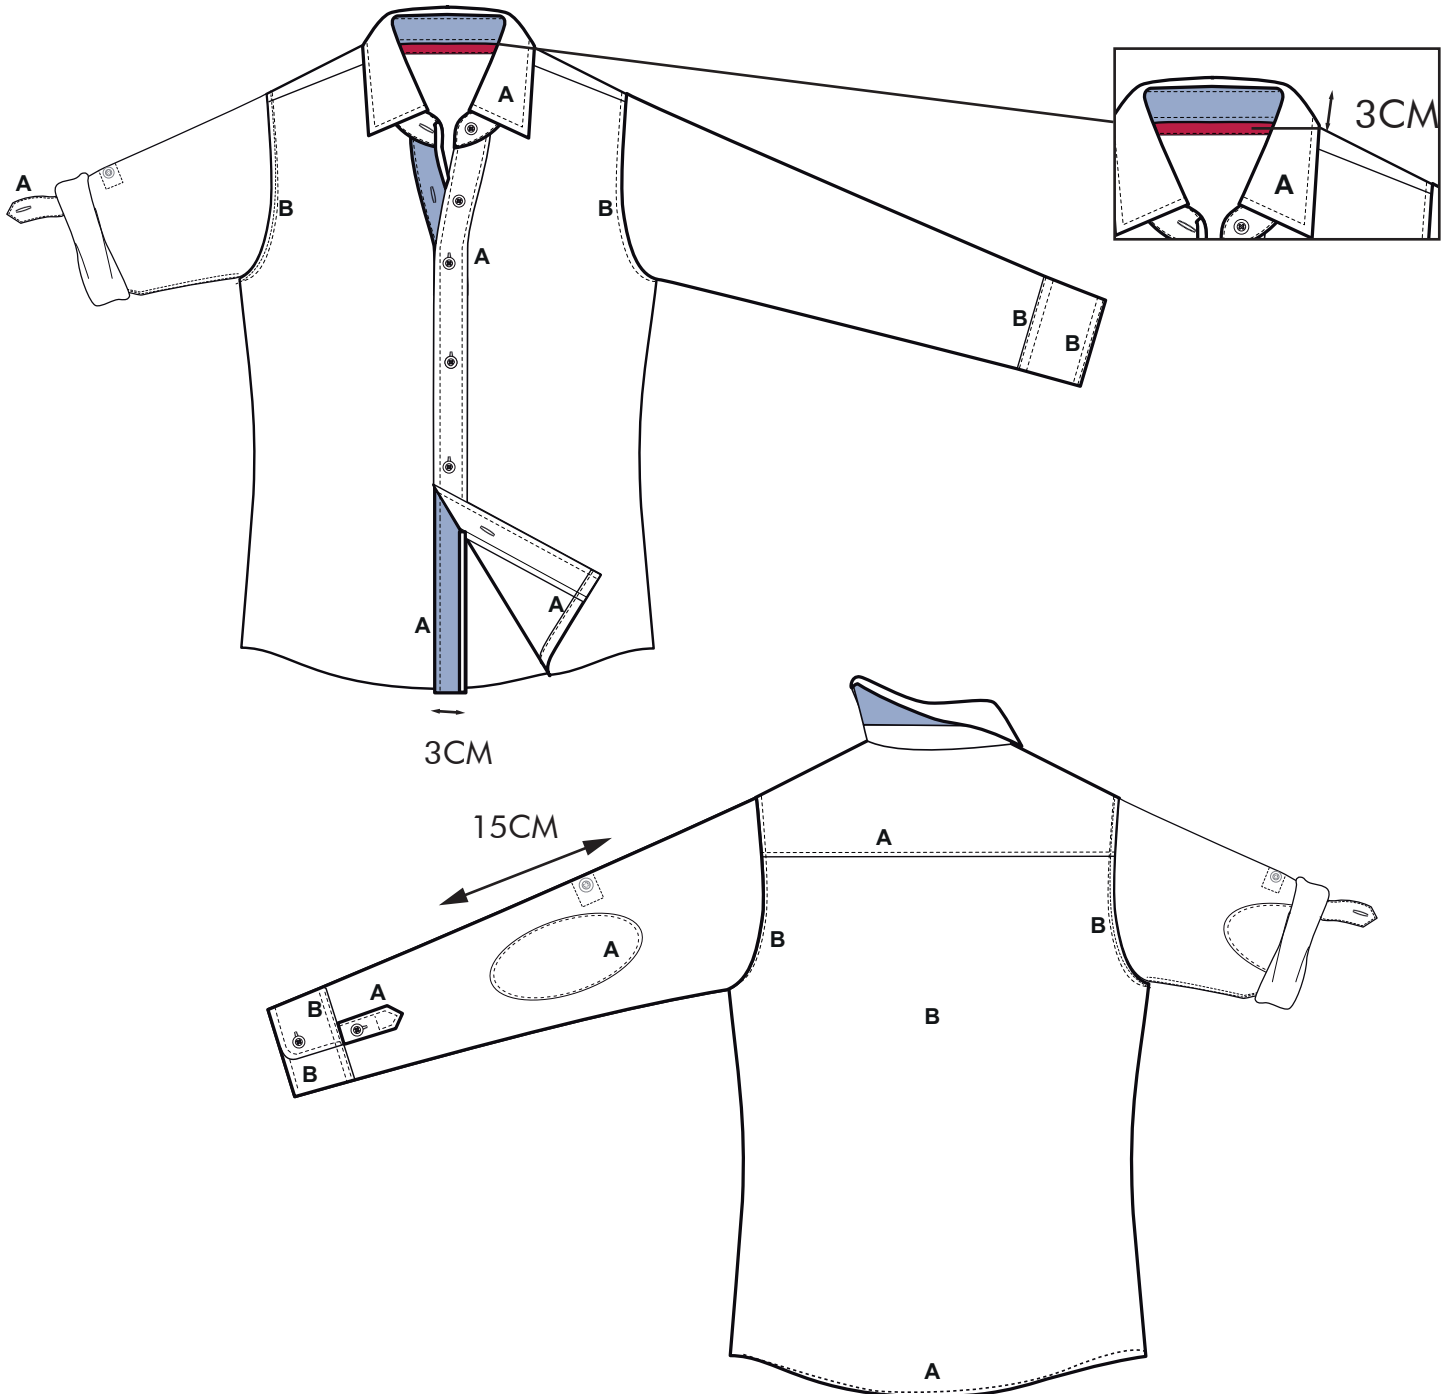

Abel Burillo
abel.burillo@gmail.com

SUPPLIER: SUSU

STYLE: MAN

SEASON: SUMMER 16

REFERENCE: SH0233

GARMENT: ELBOW PATCH SHIRT

DATE:

Abel Burillo
abel.burillo@gmail.com

SUPPLIER: SUSU

STYLE: MAN

SEASON: SUMMER 16

REFERENCE: SH0233

GARMENT: ELBOW PATCH SHIRT

DATE:

PRINT

THIS IS NOT THE REAL SIZE: YOU MUST FOLLOW THE SIEZE 30X30