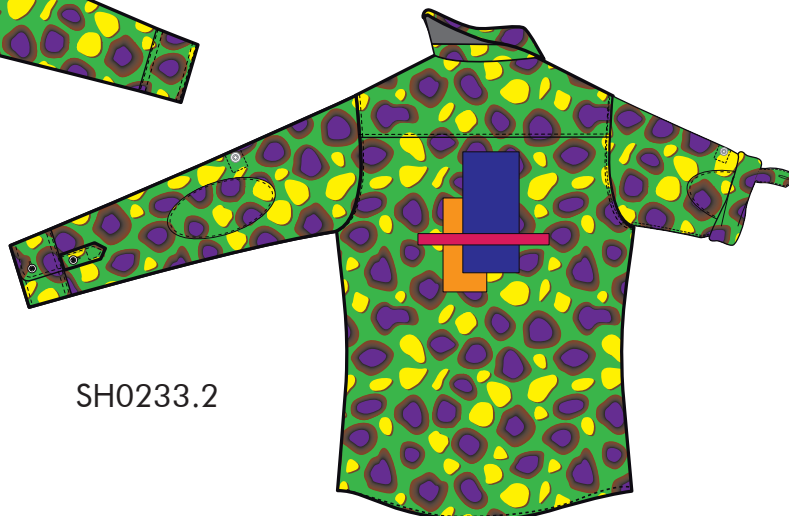

Abel Burillo
abel.burillo@gmail.com

SUPPLIER: SUSU

STYLE: MAN

SEASON: SUMMER 16

REFERENCE: SH0233

GARMENT: ELBOW PATCH SHIRT

DATE:

SH0233.1

SH0233.2

Abel Burillo
abel.burillo@gmail.com

SUPPLIER: SUSU

STYLE: MAN

SEASON: SUMMER 16

REFERENCE: SH0233

GARMENT: ELBOW PATCH SHIRT

DATE:

SUPPLIER: SUSU

STYLE: MAN

SEASON: SUMMER 16

REFERENCE: SH0233

GARMENT: ELBOW PATCH SHIRT

DATE:

PRINT

THIS IS NOT THE REAL SIZE: YOU MUST FOLLOW THE SIEZE 30X30

CODE	SH0233.1	SH0233.2	
BACKGROUND	RAPPORT: ANIMAL PRINT	RAPPORT: ANIMAL PRINT	
COLOUR 1	RED 345 TPX	PINK 675 TPX	
COLOUR 2	YELLOW 655 TPX	DARK BLUE 234 TPX	
COLOUR 3	BLUE 655 TPX	ORANGE 655 TPX	

Abel Burillo
abel.burillo@gmail.com