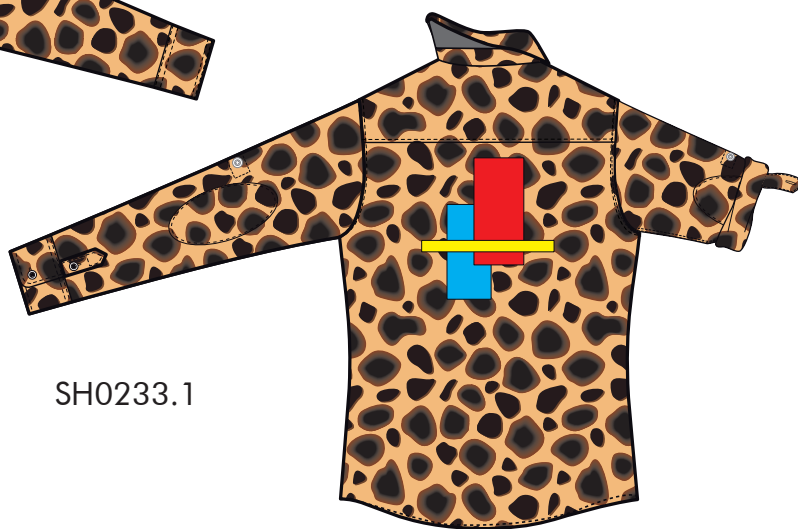

Abel Burillo
abel.burillo@gmail.com

SUPPLIER: SUSU

STYLE: MAN

SEASON: SUMMER 16

REFERENCE: SH0233

GARMENT: ELBOW PATCH SHIRT

DATE:

SH0233.1

SH0233.2

Abel Burillo
abel.burillo@gmail.com

SUPPLIER: SUSU

STYLE: MAN

SEASON: SUMMER 16

REFERENCE: SH0233

GARMENT: ELBOW PATCH SHIRT

DATE:

Abel Burillo
abel.burillo@gmail.com

SUPPLIER: SUSU

STYLE: MAN

SEASON: SUMMER 16

REFERENCE: SH0233

GARMENT: ELBOW PATCH SHIRT

DATE:

Abel Burillo
abel.burillo@gmail.com

SUPPLIER: SUSU

STYLE: MAN

SEASON: SUMMER 16

REFERENCE: SH0233

GARMENT: ELBOW PATCH SHIRT

DATE:

PRINT

THIS IS NOT THE REAL SIZE: YOU MUST FOLLOW THE SIEZE 30X30