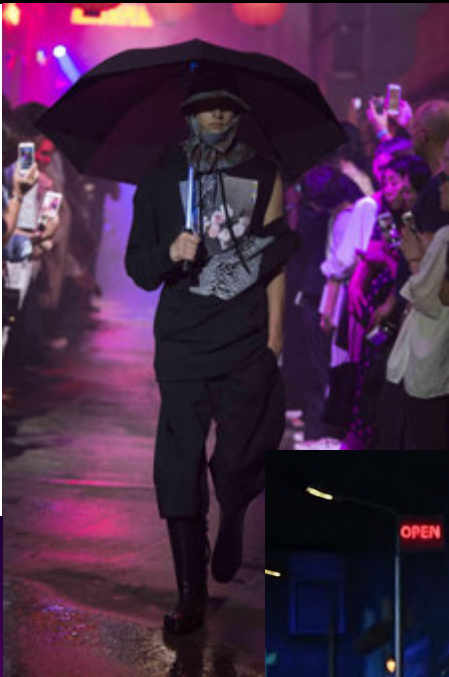

LIGHTING & STAGING BOARD