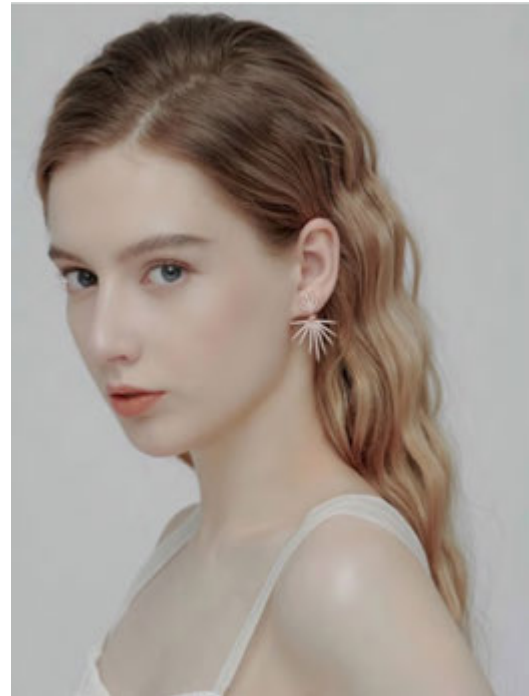

Yoyo
M2 Model China

Height 5'7"
Waist 19.4"
Hips 29.2"
Chest 27.9"
Shoe Size 37
Eye Color Blue
Hair Color Gold