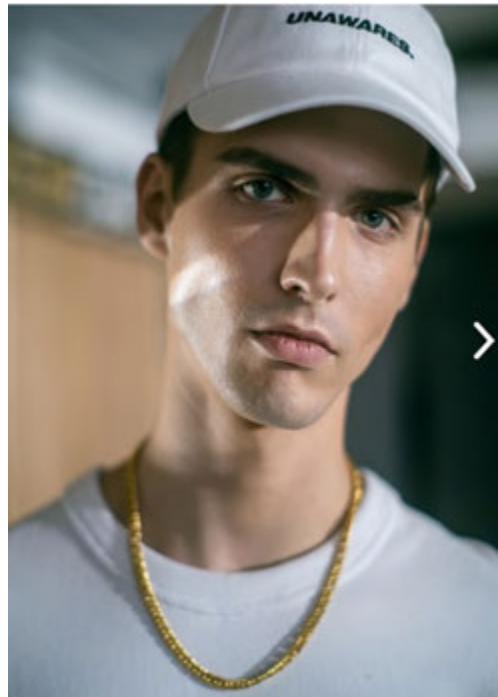

MODEL SELECTION

Filip
M2 Model China

Height 6'1"
Waist 22.6"
Hips 30.2"
Chest 30.2"
Shoe Size 44
Eye Color Blue
Hair Color Dark Blond