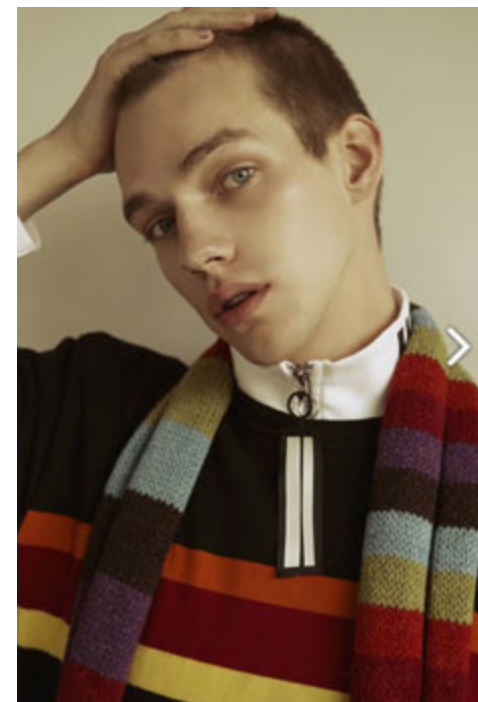

Benji
M2 Model China

Height 6'1"
Waist 25.6"
Hips 29.9"
Chest 30.6"
Shoe Size 45
Eye Color Blue
Hair Color Dark Blond