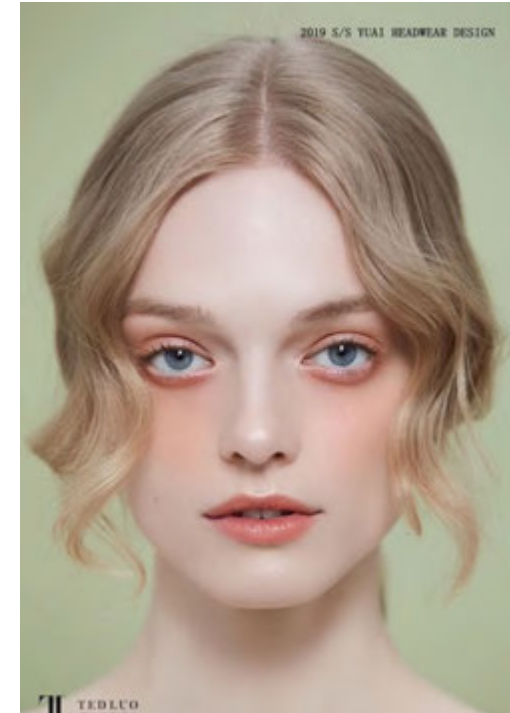

Anne
M2 Model China

Height 5'74"
Waist 19"
Hips 27.9"
Chest 27.2"
Shoe Size 39
Eye Color Blue
Hair Color Blond