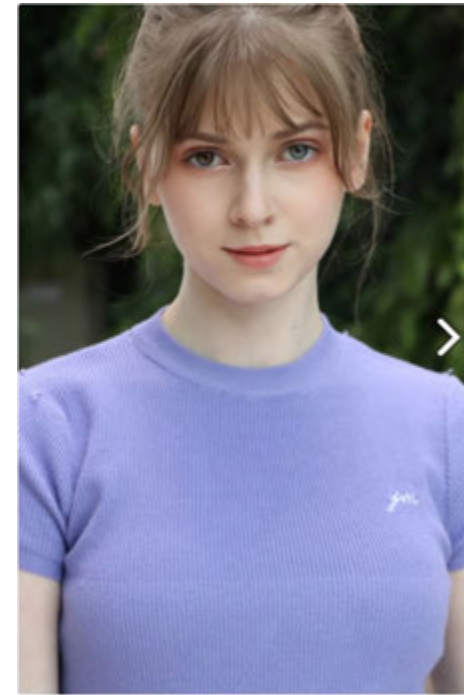

Alien
M2 Model China

Height 5'7"
Waist 19.7"
Hips 29.6"
Chest 27.6"
Shoe Size 37
Eye Color Green
Hair Color Brown