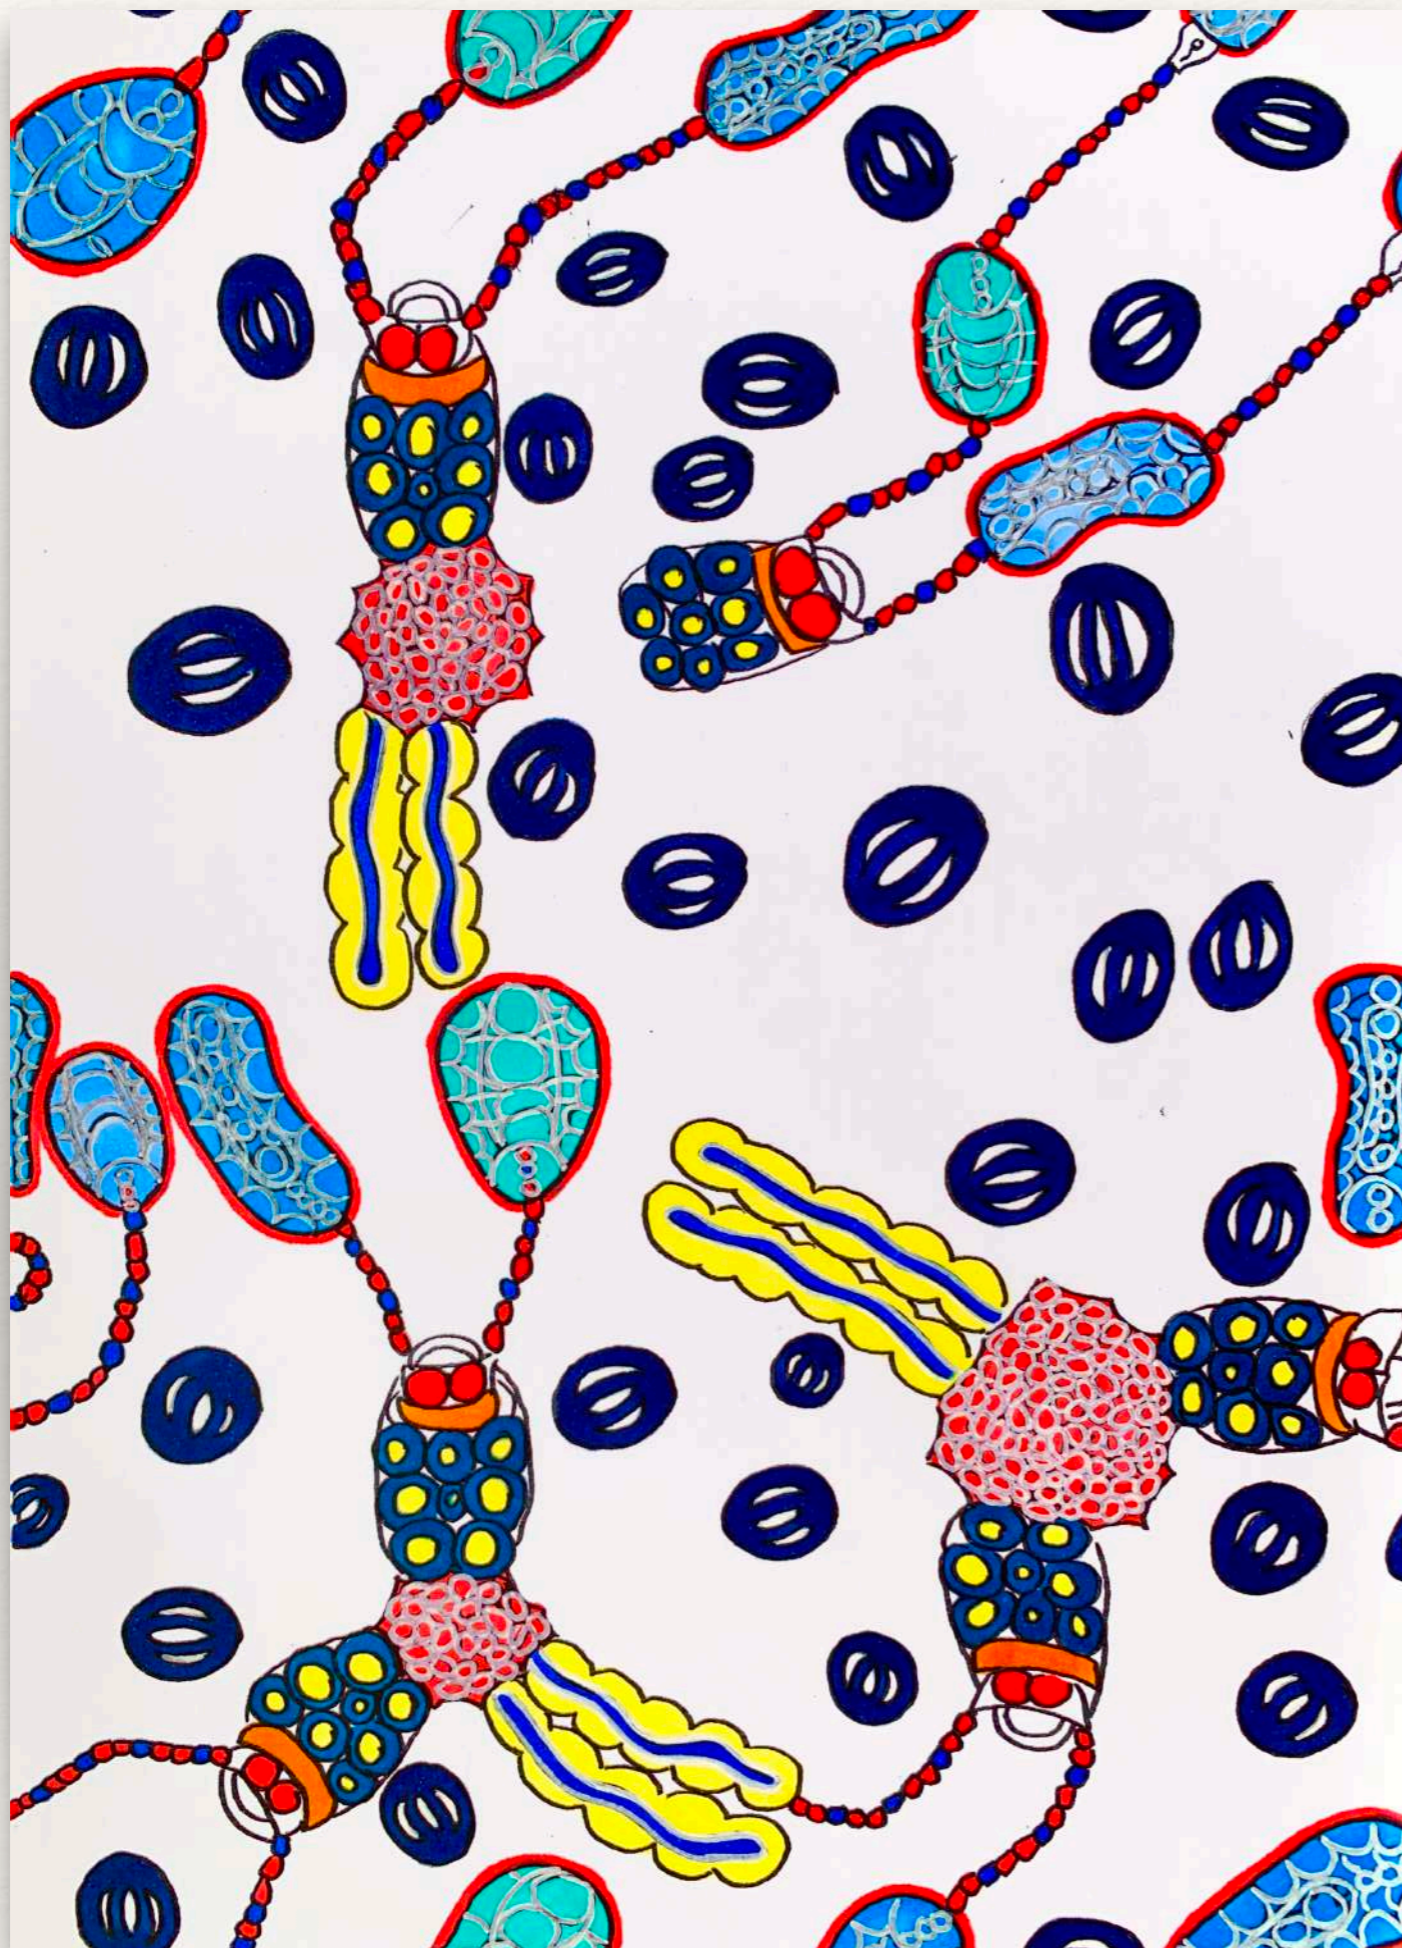

**NADA ES ORIGINAL,
TODO ES UNA
COPIA**

Andrea Velasco Capa

SOURCE

Bruce Riley
Succubus
76 cm x 61 cm
30" x 24"
Paint on panel
2012

TURN THE
PAIN
INTO
POWER

RY
E
DISCOV

DESIGN BRIEF

MOODBOARD

COLOR ROJO

TONOS AZULES
COLOR AMARILLO

COLOUR DEVELOPMENT II

COLOR NARANJA
TONOS AZULES
COLOR ROJO

FINAL RESULT...

RAPPORT

APPLIED
RESULT