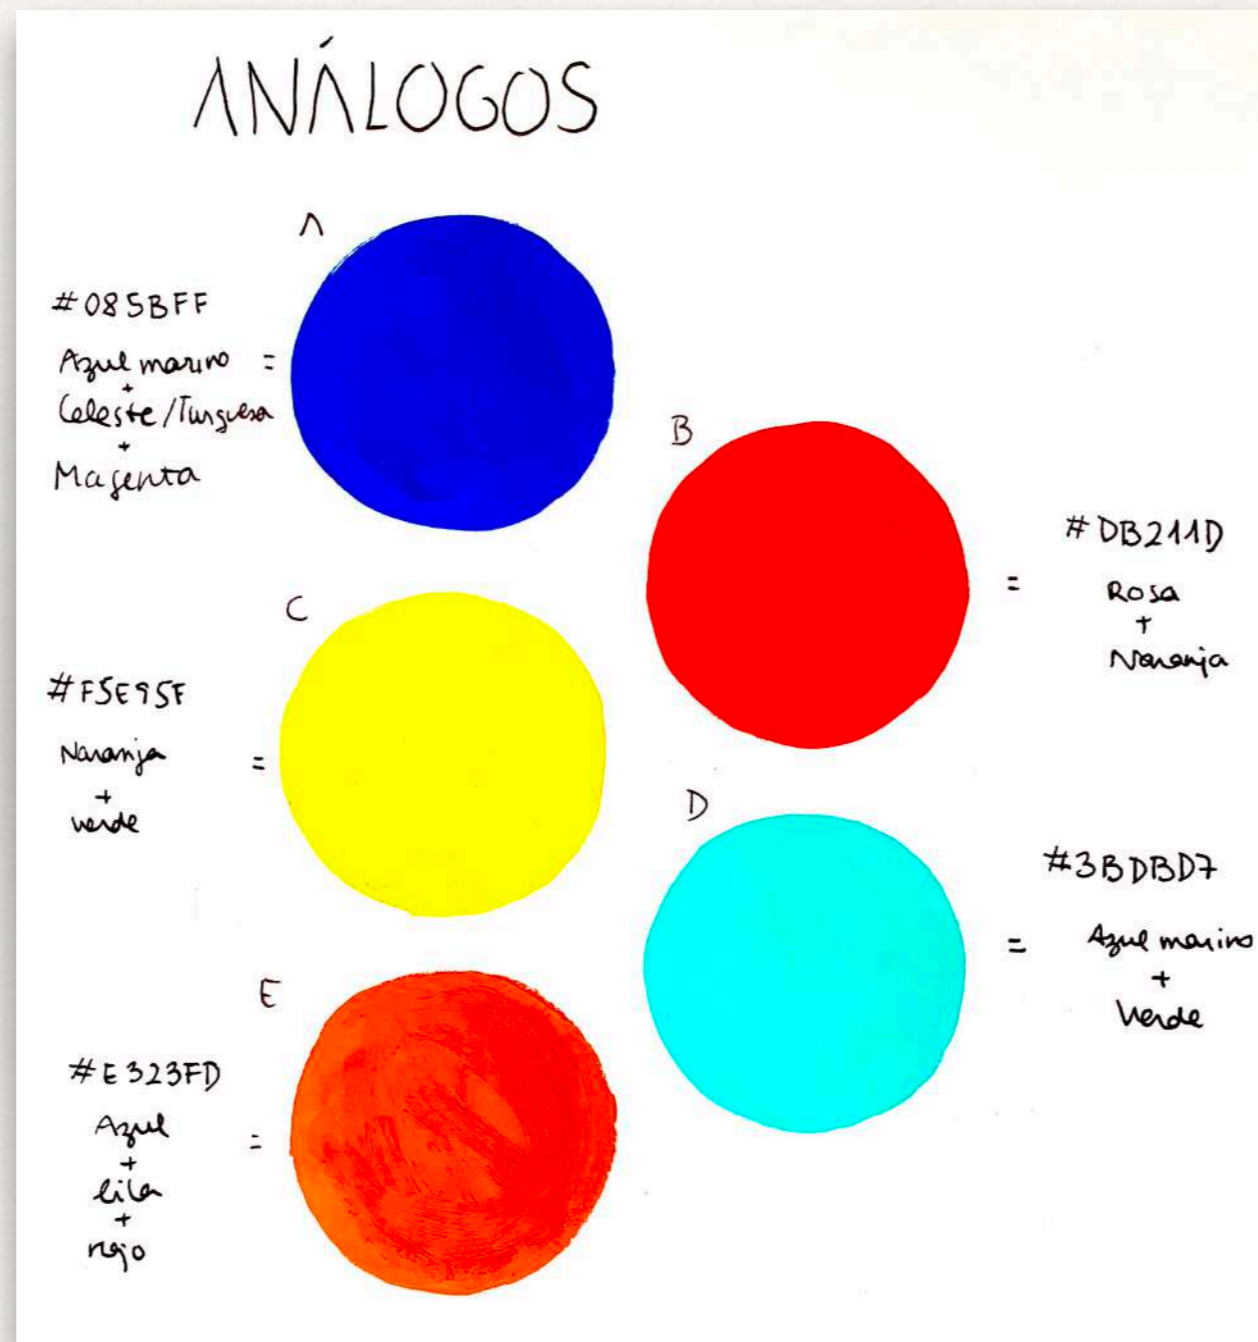

**NADA ES ORIGINAL,
TODO ES UNA
COPIA**

Andrea Velasco Capa

SOURCE

Bruce Riley
Succubus
76 cm x 61 cm
30" x 24"
Paint on panel
2012

TURN THE
PAIN
INTO
POWER

RY
E
DISCOV

DESIGN BRIEF

MOODBOARD

DRAWING DEVELOPMENT

SKETCHBOOK

MISTERIOSO

SUNVE

DRAWING DEVELOPMENT

SKETCHBOOK

COLOUR DEVELOPMENT

COLOUR DEVELOPMENT

COLOR ROJO

TONOS AZULES
COLOR AMARILLO

COLOUR DEVELOPMENT II

COLOR NARANJA
TONOS AZULES
COLOR ROJO

FINAL RESULT...

RAPPORT

APPLIED
RESULT