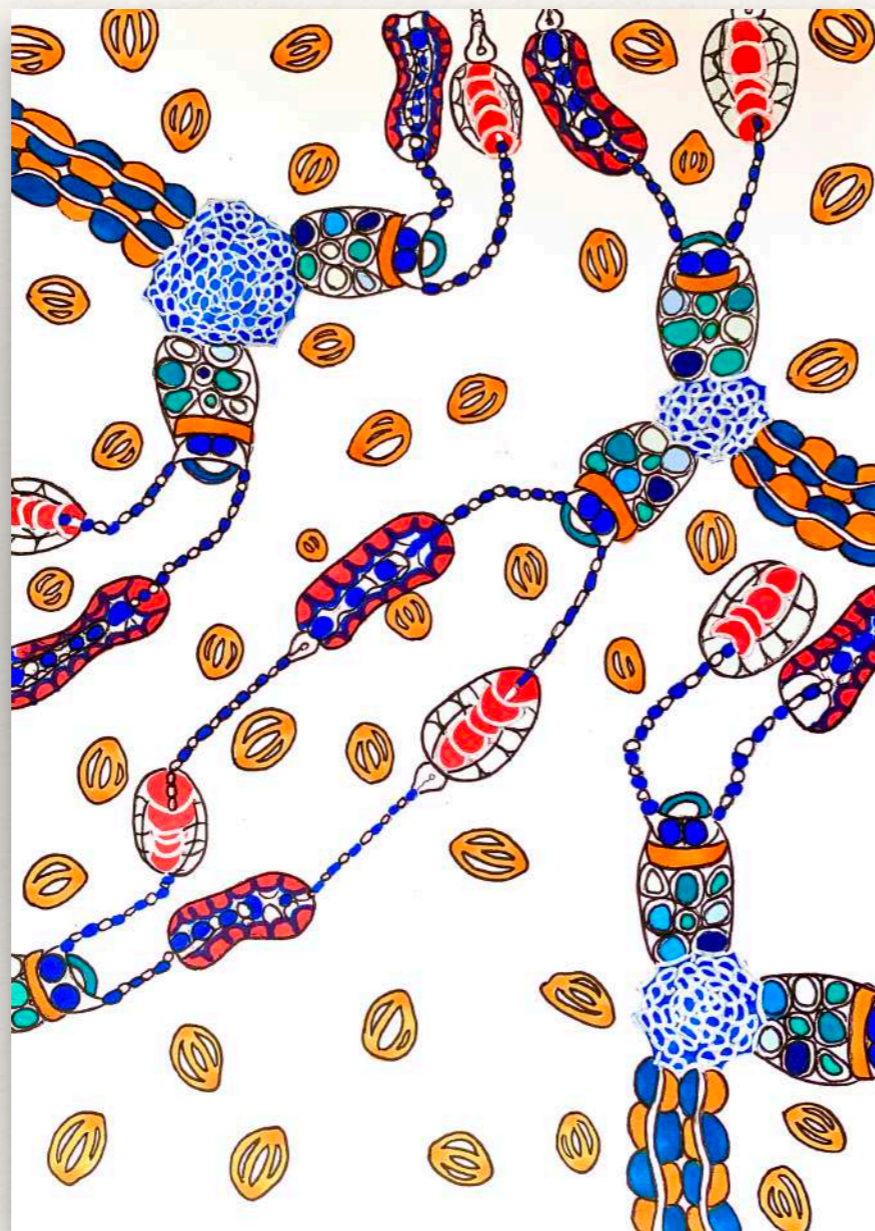

**NADA ES ORIGINAL,
TODO ES UNA
COPIA**

Andrea Velasco Capa

SOURCE

Bruce Riley
Succubus
76 cm x 61 cm
30" x 24"
Paint on panel
2012

TURN THE
PAIN
INTO
POWER

RY
E
DISCOV

DESIGN BRIEF

MOODBOARD

COLOR ROJO

TONOS AZULES
COLOR AMARILLO

COLOUR DEVELOPMENT II

COLOR NARANJA
TONOS AZULES
COLOR ROJO

FINAL RESULT...

RAPPORT

APPLIED
RESULT