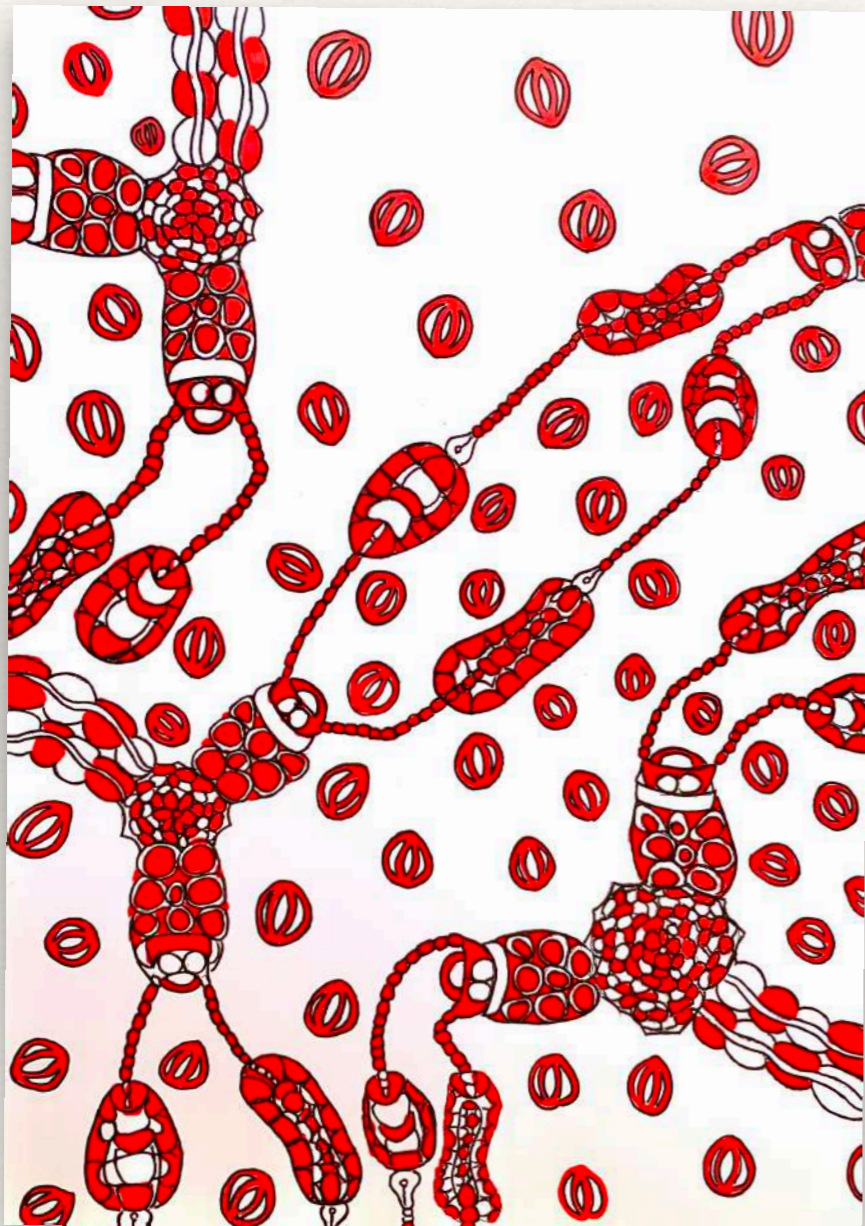

COLOUR DEVELOPMENT

COLOR ROJO