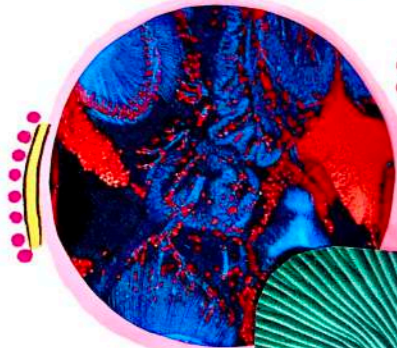

**NADA ES ORIGINAL,
TODO ES UNA
COPIA**

Andrea Velasco Capa

SOURCE

Bruce Riley
Succubus
76 cm x 61 cm
30" x 24"
Paint on panel
2012

TURN THE
PAIN
INTO
POWER

RY
E
DISCOV

DESIGN BRIEF

MOODBOARD

DRAWING DEVELOPMENT

SKETCHBOOK

MISTERIOSO

SUNVE

DRAWING DEVELOPMENT

SKETCHBOOK

COLOUR DEVELOPMENT

COLOUR DEVELOPMENT

COLOR ROJO

TONOS AZULES
COLOR AMARILLO

COLOUR DEVELOPMENT II

COLOR NARANJA
TONOS AZULES
COLOR ROJO

FINAL RESULT...

RAPPORT

APPLIED
RESULT