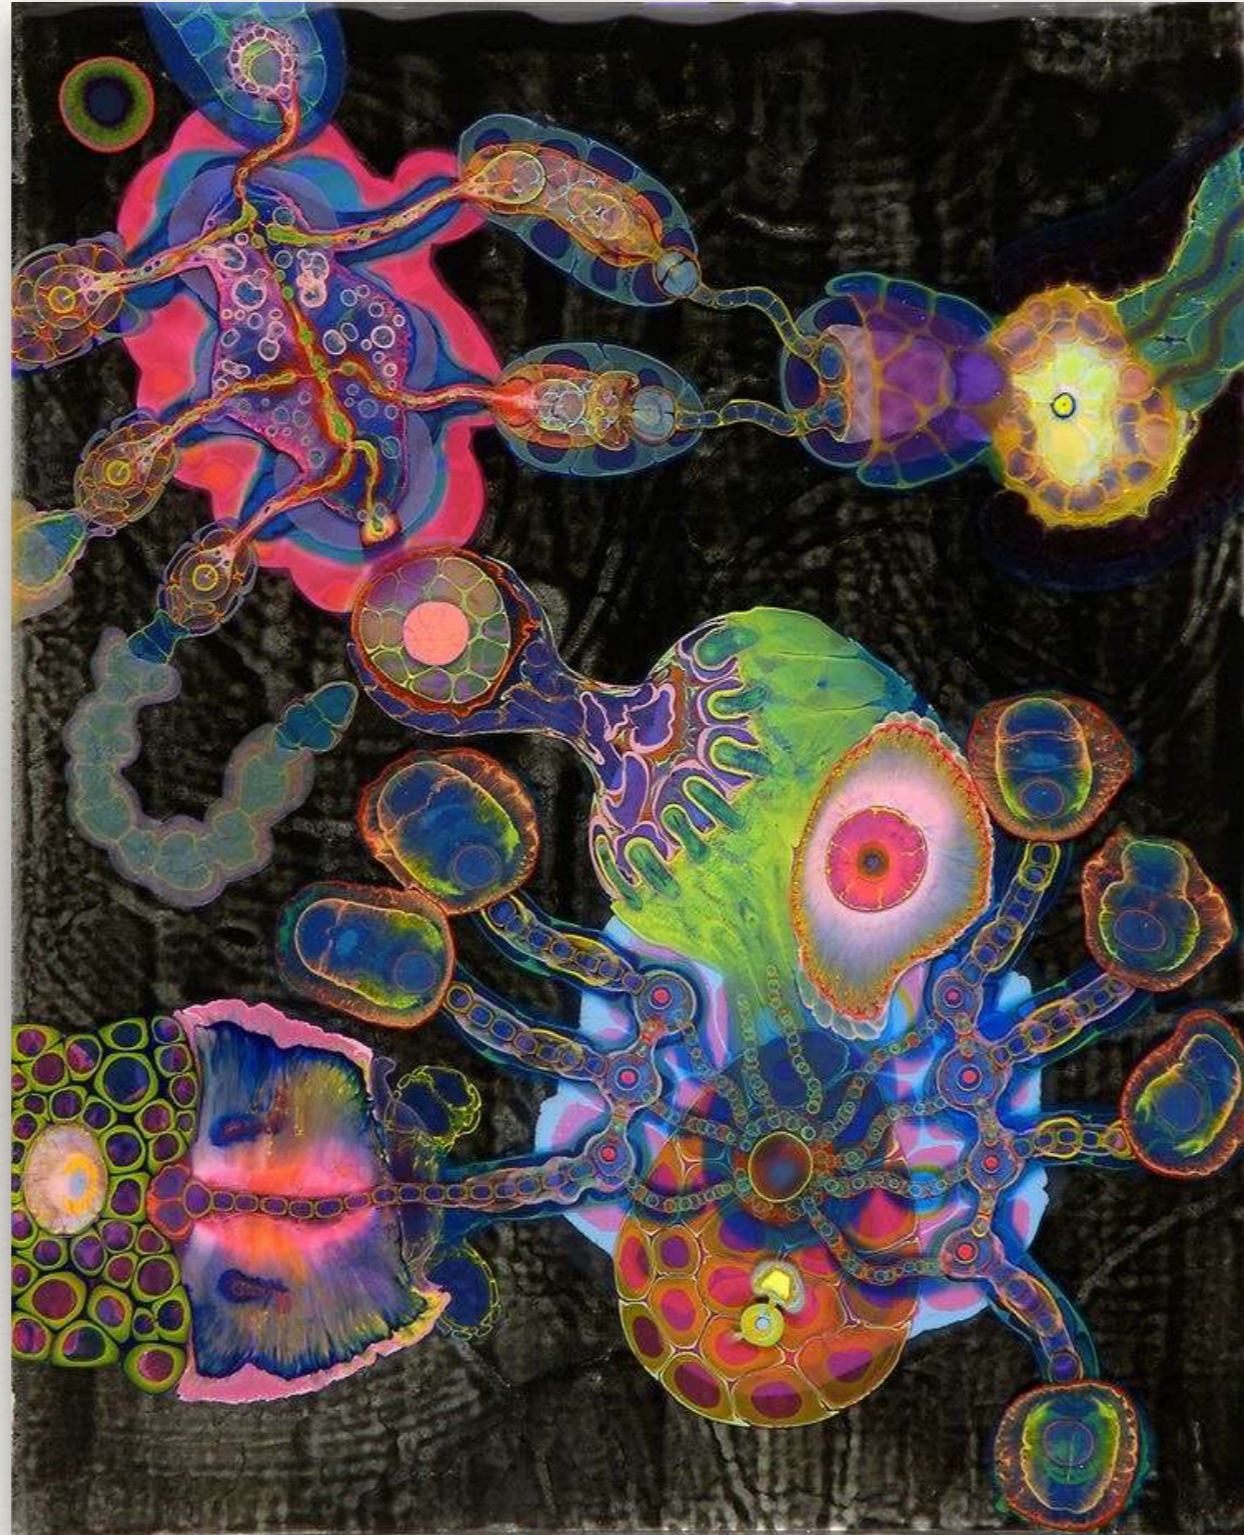

**NADA ES ORIGINAL,
TODO ES UNA
COPIA**

Andrea Velasco Capa

SOURCE

Bruce Riley
Succubus
76 cm x 61 cm
30" x 24"
Paint on panel
2012

TURN THE
PAIN
INTO
POWER

RY
E
DISCOV

DESIGN BRIEF

MOODBOARD

COLOR ROJO

TONOS AZULES
COLOR AMARILLO

COLOUR DEVELOPMENT II

COLOR NARANJA
TONOS AZULES
COLOR ROJO

FINAL RESULT...

RAPPORT

APPLIED
RESULT