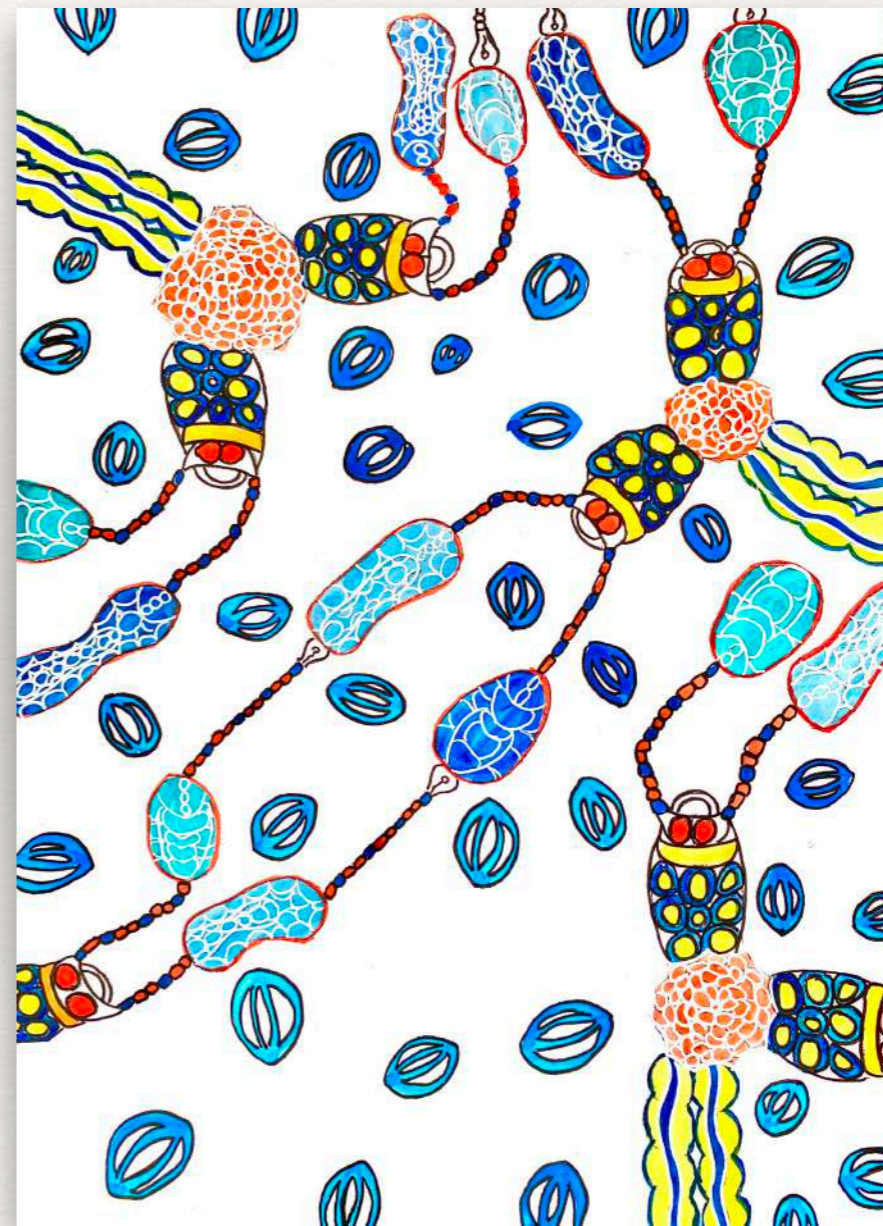

**NADA ES ORIGINAL,
TODO ES UNA
COPIA**

Andrea Velasco Capa

SOURCE

Bruce Riley
Succubus
76 cm x 61 cm
30" x 24"
Paint on panel
2012

TURN THE
PAIN
INTO
POWER

RY
E
DISCOV

DESIGN BRIEF

MOODBOARD

COLOR ROJO

TONOS AZULES
COLOR AMARILLO

COLOUR DEVELOPMENT II

COLOR NARANJA
TONOS AZULES
COLOR ROJO

FINAL RESULT...

RAPPORT

APPLIED
RESULT