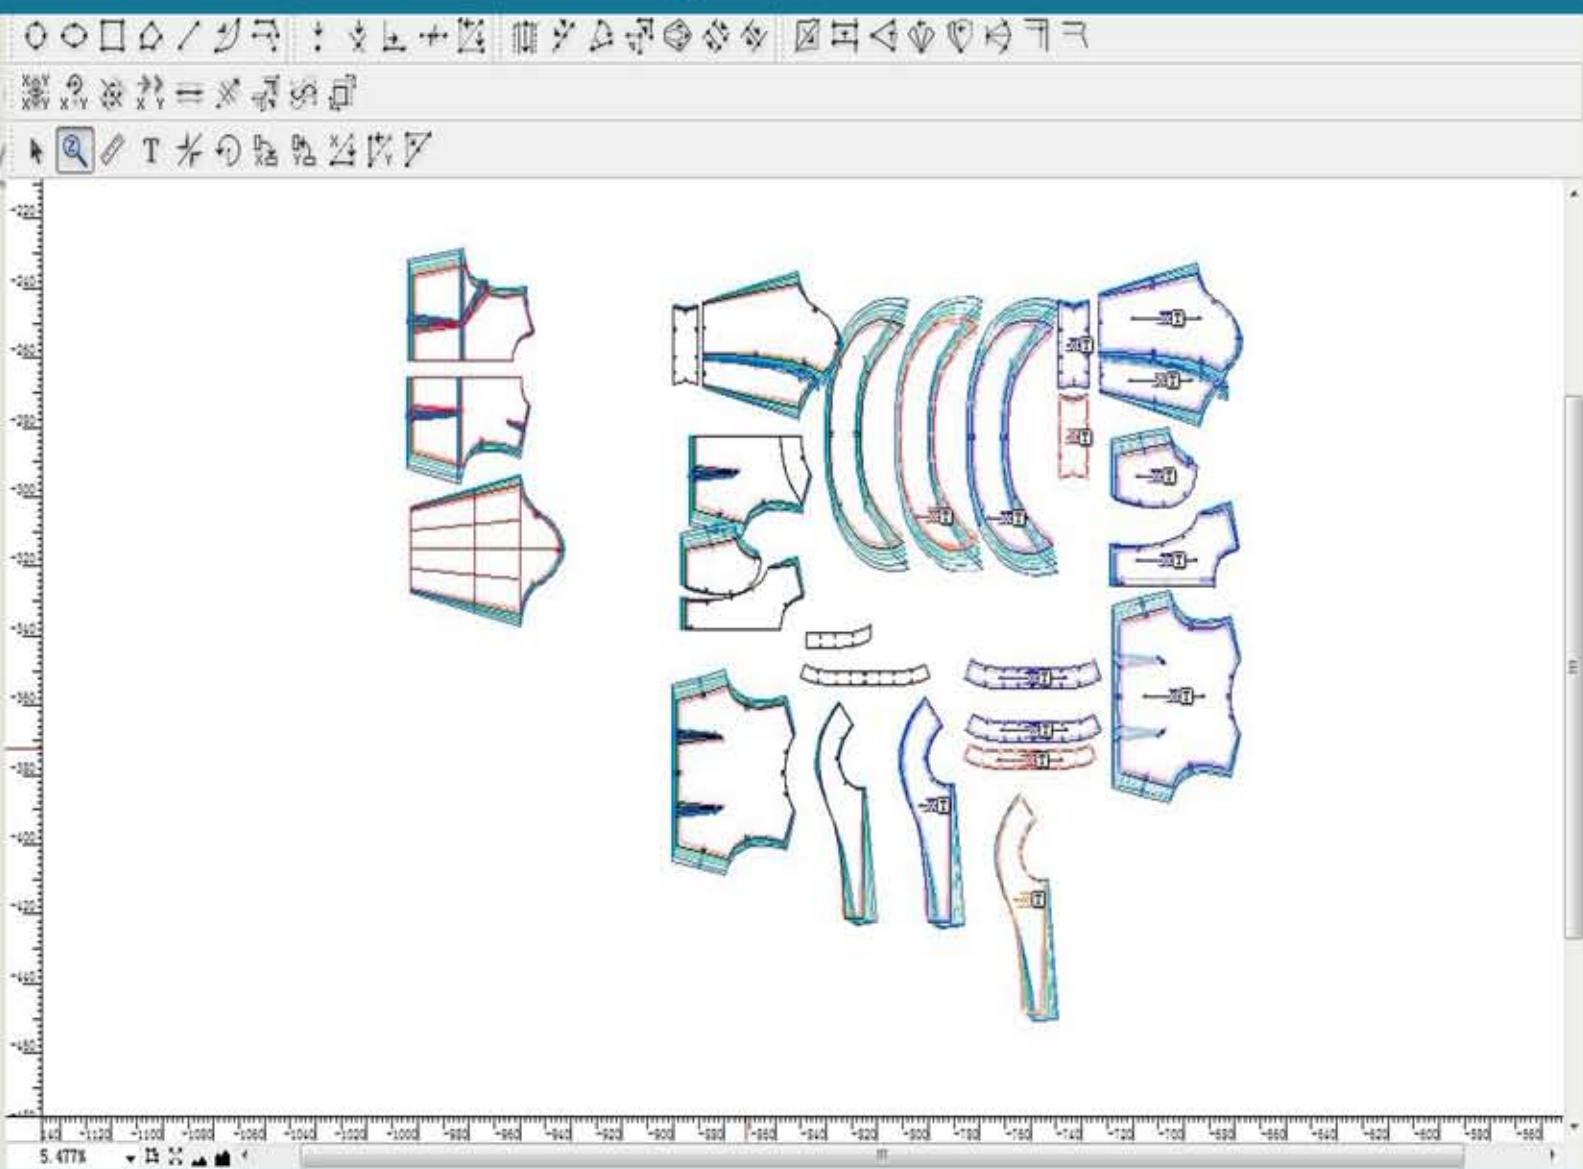

PAD SYSTEM

WOMEN'S JACKET SPRING/SUMMER 2012

PAD² v5.0 Pattern Design

PAD² v5.0 AutoMark